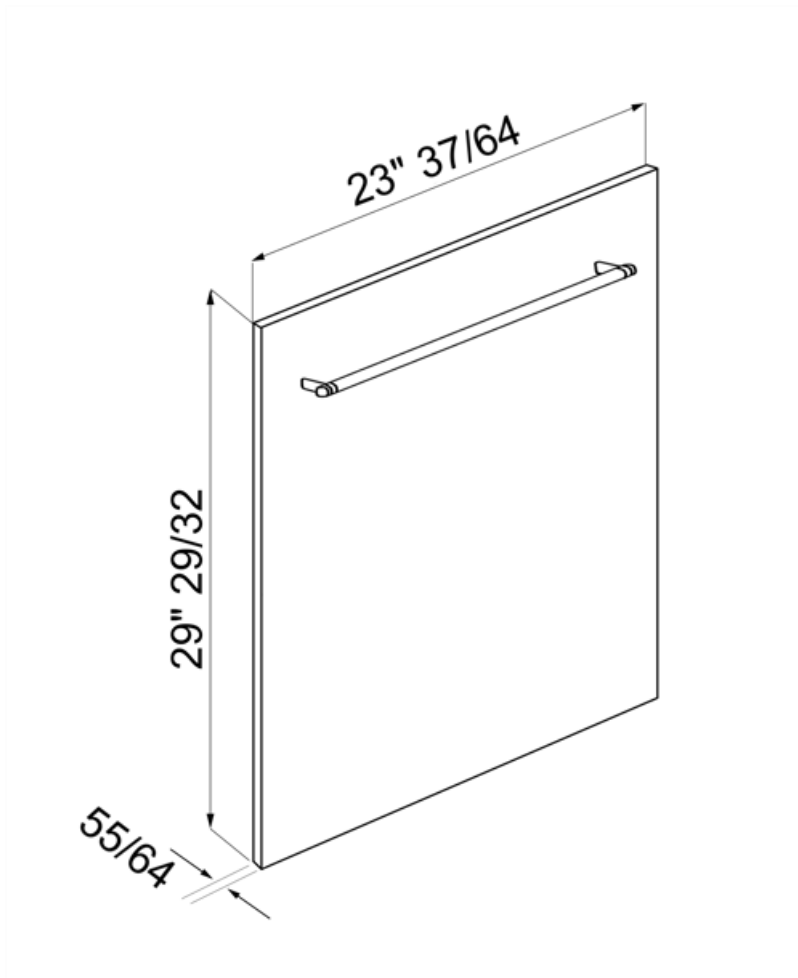

KIT86SPRX

Product family

Type

Aesthetics

Color

Finishing

Dishwashers

Panel

Classic

Stainless steel

Fingerprint-proof