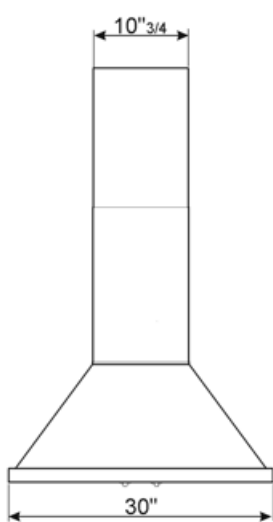

Speed 3	437.5	69
Speed 4	573.5	75

Electrical Connection

Electrical connection rating	495 W	Power supply cable length	1000 "
Voltage	120 V	Plug	No
Frequency (Hz)	60 Hz		

Also available

Alternative colours available	White, Black, Anthracite, Yellow, Green, Red, Orange	Available colours	KPF30UWH-BL-AN-YW-OG-RD-OR

Optional accessories

Charcoal filter FLTK-1