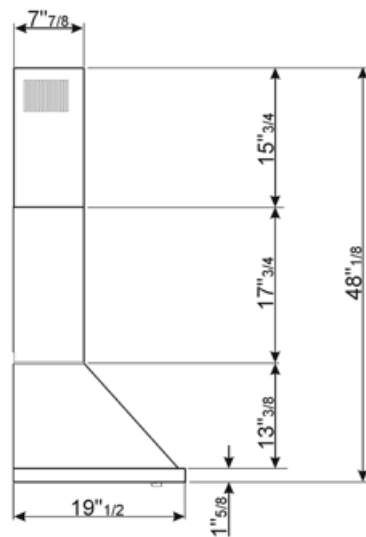

Speed 3	437.5	69
Speed 4	573.5	75

Electrical Connection

Electrical connection rating	495 W	Power supply cable length	1000 "
Voltage	120 V	Plug	No
Frequency (Hz)	60 Hz		

Also available

Alternative colours available	White, Black, Anthracite, Yellow, Green, Red, Orange	Available colours	KPF30UWH-BL-AN-YW-OG-RD-OR

Optional accessories

Charcoal filter FLTK-1