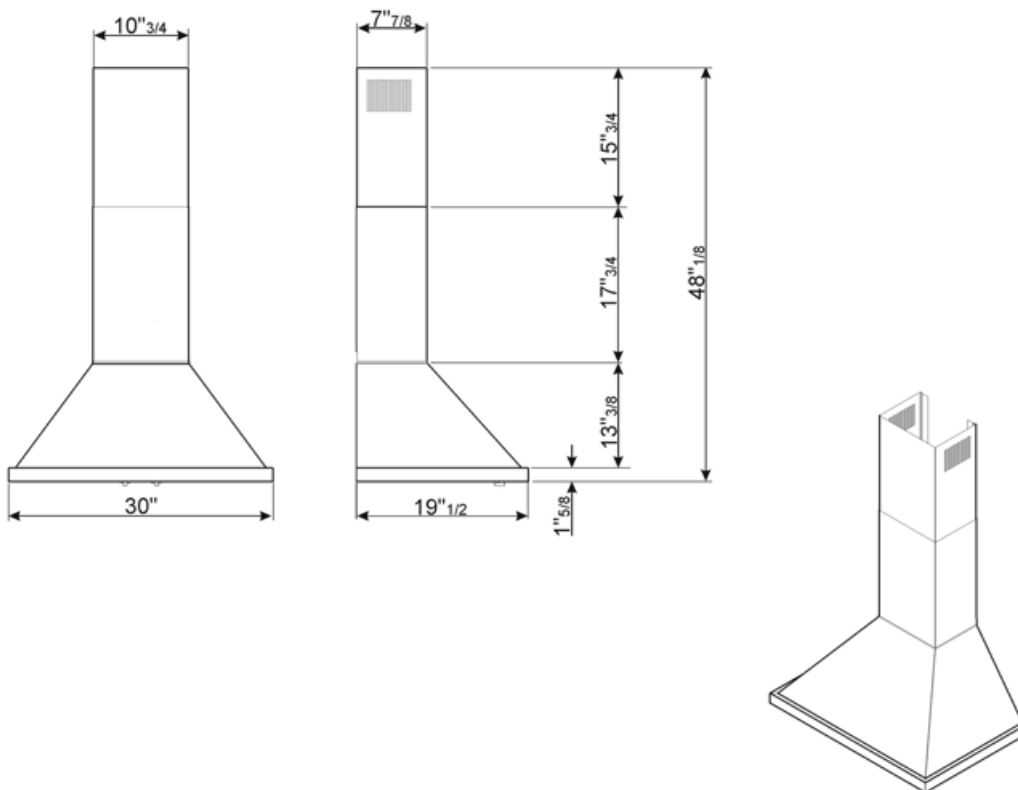

Extraction rate [CFM]	Noise level [dBA]
Speed level 1	210.5	53
Speed 2	317	62
Speed 3	437.5	69
Speed level 4	573.5	75

Electrical Connection

Electrical connection rating	495 W	Frequency (Hz)	60 Hz
Voltage	120 V	Power supply cable length	1000 "

Also available

Available colors	White, Black, Anthracite, Yellow, Green, Red, Orange	Available colors	KPF30UWH-BL-AN-YW-OG-RD-OR

Optional accessories

Charcoal filter   FLTK-1