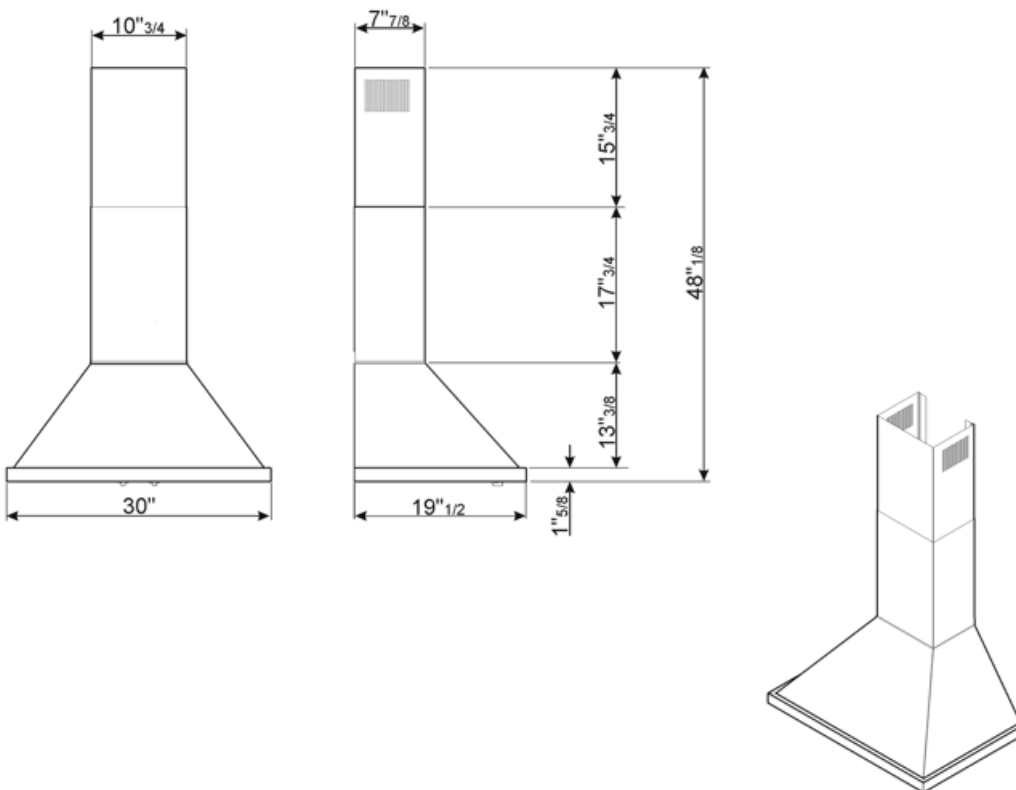

Electrical Connection

Electrical connection rating	495 W	Power supply cable length	1000 "
Voltage	120 V	Plug	No
Frequency (Hz)	60 Hz		

Also available

Available colors	White, Black, Anthracite, Yellow, Green, Red, Orange	Available colors	KPF30UWH-BL-AN-YW- OG-RD-OR

Optional accessories

Charcoal filter   FLTK-1