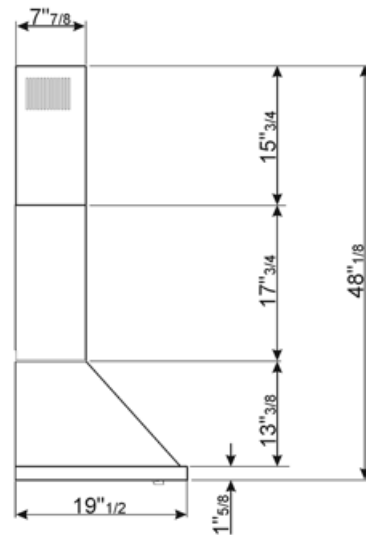

Speed 3	437.5	69
Speed 4	573.5	75

Electrical Connection

Electrical connection rating	495 W	Power supply cable length	1000 "
Voltage	120 V	Plug	No
Frequency (Hz)	60 Hz		

Also available

Alternative colours available	White, Black, Anthracite, Yellow, Green, Red, Orange	Available colours	KPF30UWH-BL-AN-YW-OG-RD-OR

Optional accessories

Charcoal filter FLTK-1