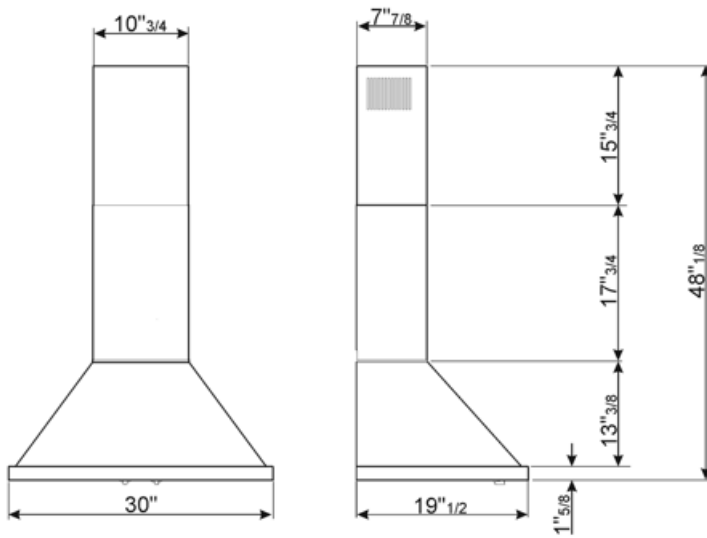

Speed 3	437.5	69
Speed 4	573.5	75

Electrical Connection

Electrical connection rating	495 W	Power supply cable length	1000 "
Voltage	120 V	Plug	No
Frequency (Hz)	60 Hz		

Also available

Alternative colours available	White, Black, Anthracite, Yellow, Green, Red, Orange	Available colours	KPF30UWH-BL-AN-YW-OG-RD-OR

Optional accessories

Charcoal filter FLTK-1