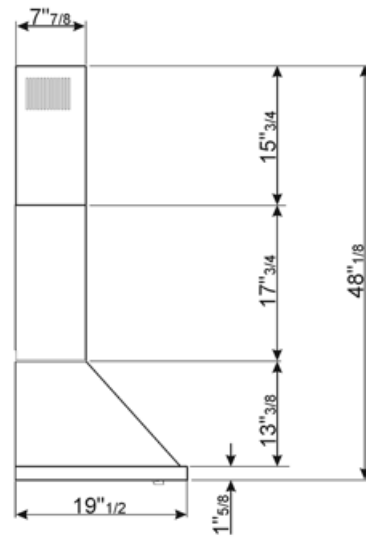

Speed 3	437.5	69
Speed 4	573.5	75

Electrical Connection

Electrical connection rating	495 W	Power supply cable length	1000 "
Voltage	120 V	Plug	No
Frequency (Hz)	60 Hz		

Also available

Alternative colours available	White, Black, Anthracite, Yellow, Green, Red, Orange	Available colours	KPF30UWH-BL-AN-YW-OG-RD-OR

Optional accessories

Charcoal filter FLTK-1