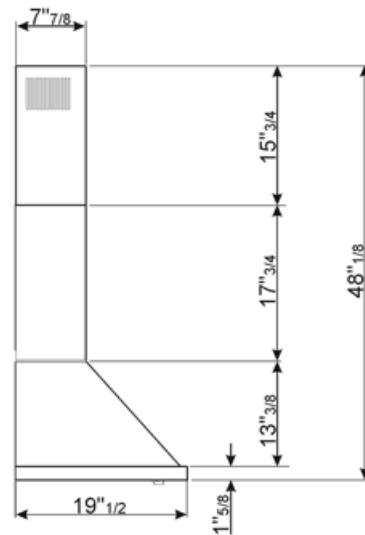

Speed 3	437.5	69
Speed 4	573.5	75

Electrical Connection

Electrical connection rating	495 W	Power supply cable length	1000 "
Voltage	120 V	Plug	No
Frequency (Hz)	60 Hz		

Also available

Alternative colours available	White, Black, Anthracite, Yellow, Green, Red, Orange	Available colours	KPF30UWH-BL-AN-YW-OG-RD-OR

Optional accessories

Charcoal filter FLTK-1