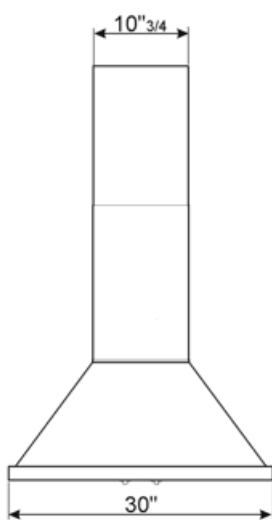

Speed 3	437.5	69
Speed 4	573.5	75

Electrical Connection

Electrical connection rating	495 W	Power supply cable length	1000 "
Voltage	120 V	Plug	No
Frequency (Hz)	60 Hz		

Also available

Alternative colours available	White, Black, Anthracite, Yellow, Green, Red, Orange	Available colours	KPF30UWH-BL-AN-YW-OG-RD-OR

Optional accessories

Charcoal filter FLTK-1