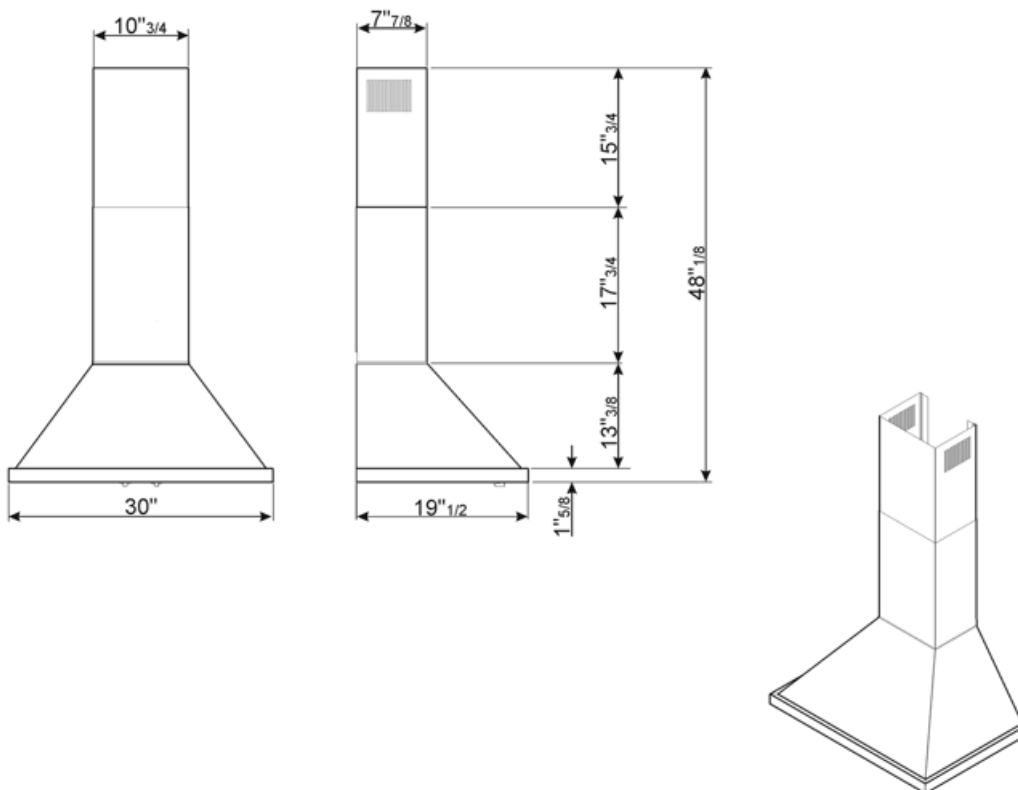

Speed 3	437.5	69
Speed 4	573.5	75

Electrical Connection

Electrical connection rating	495 W	Frequency (Hz)	60 Hz
Voltage	120 V	Power supply cable length	1000 "

Also available

Alternative colours available	White, Black, Anthracite, Yellow, Green, Red, Orange	Available colours	KPF30UWH-BL-AN-YW-OG-RD-OR

Optional accessories

Charcoal filter FLTK-1