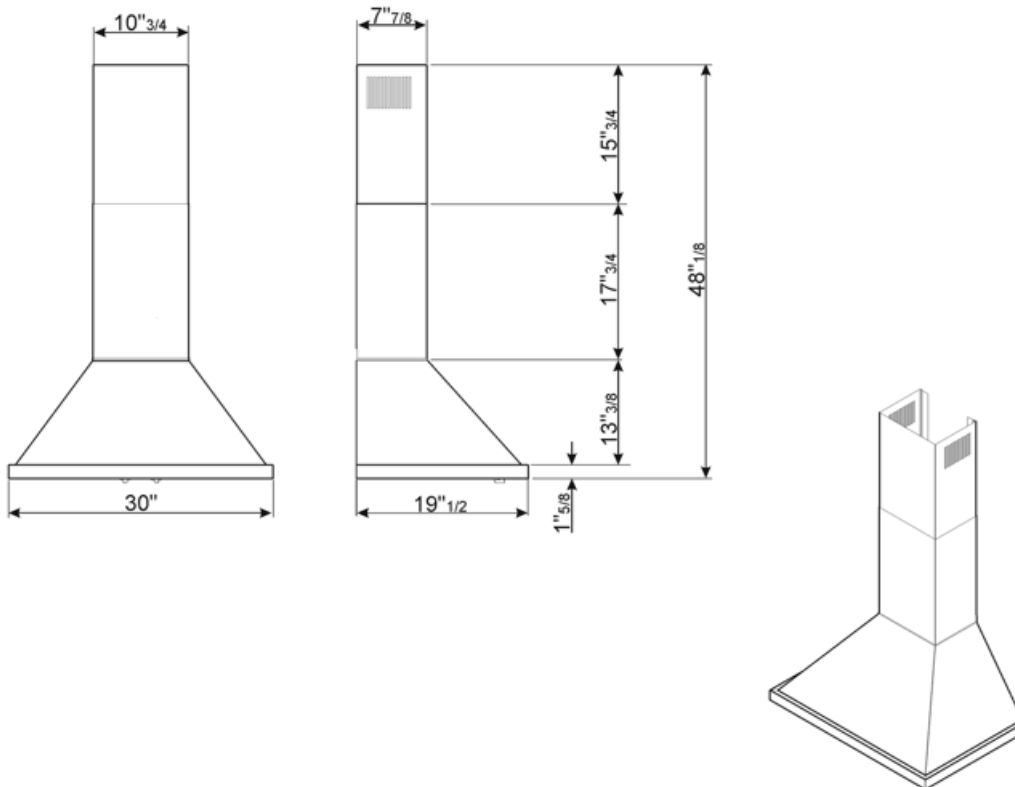

Extraction rate [CFM]	Noise level [dBA]
Speed level 1	210.5	53
Speed 2	317	62
Speed 3	437.5	69
Speed level 4	573.5	75

Electrical Connection

Electrical connection rating	495 W	Frequency (Hz)	60 Hz
Voltage	120 V	Power supply cable length	1000 "

Also available

Available colors	White, Black, Anthracite, Yellow, Green, Red, Orange	Available colors	KPF30UWH-BL-AN-YW-OG-RD-OR

Optional accessories

Charcoal filter FLTK-1