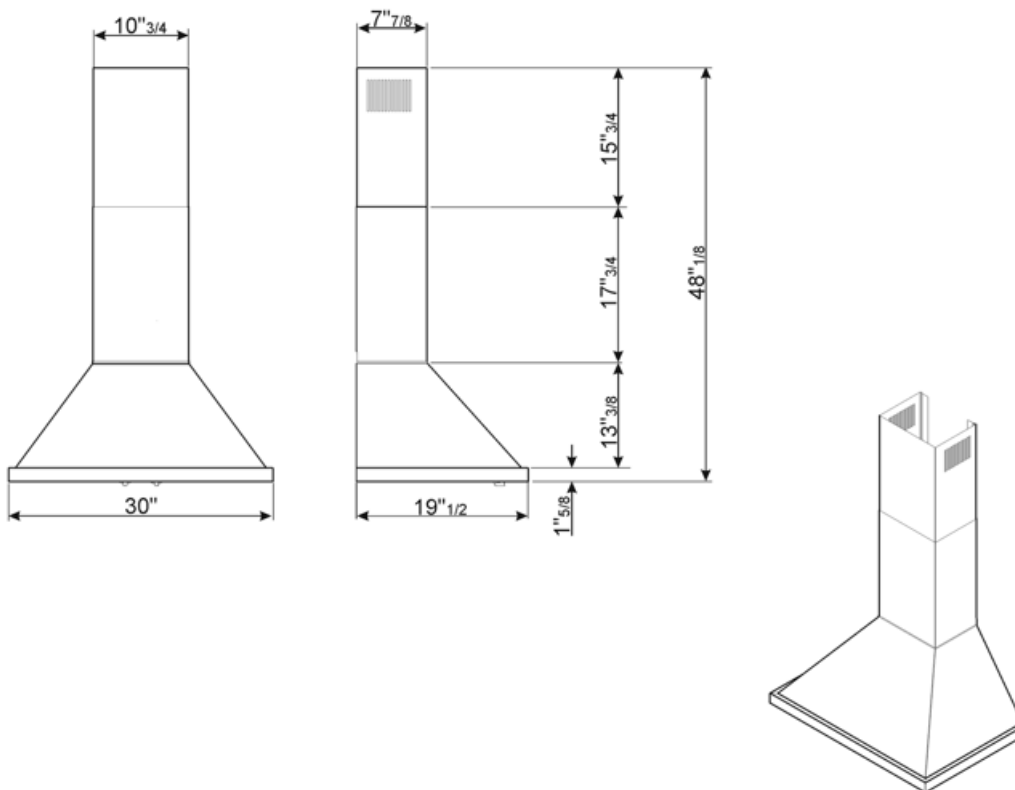

Extraction rate [CFM]	Noise level [dBA]
Speed level 1	210.5	53
Speed 2	317	62
Speed 3	437.5	69
Speed level 4	573.5	75

Electrical Connection

Electrical connection rating	495 W	Frequency (Hz)	60 Hz
Voltage	120 V	Power supply cable length	1000 "

Also available

Available colors	White, Black, Anthracite, Yellow, Green, Red, Orange	Available colors	KPF30UWH-BL-AN-YW-OG-RD-OR

Optional accessories

Charcoal filter FLTK-1