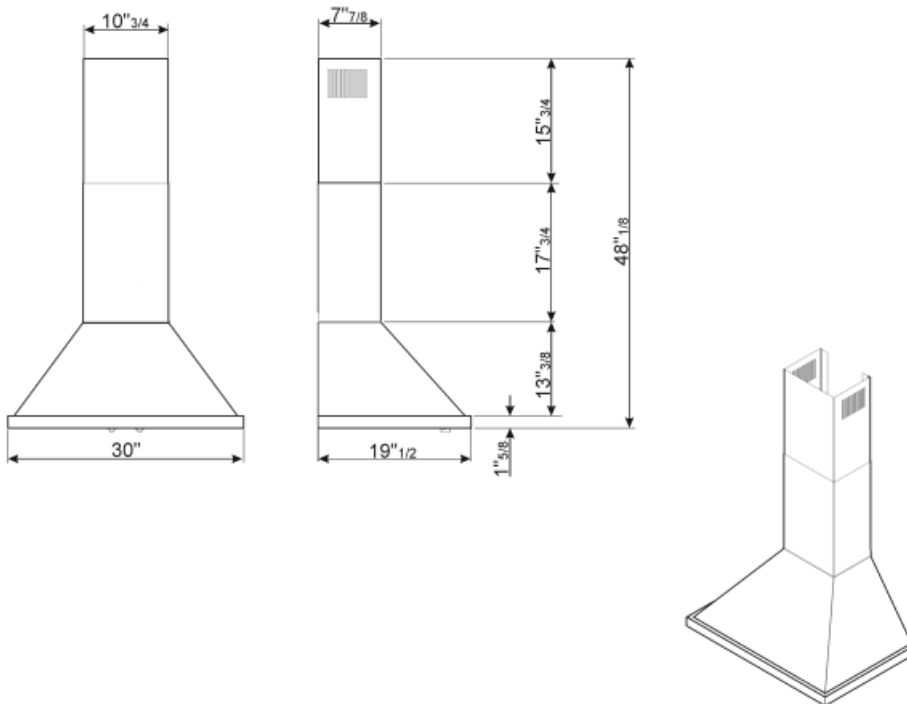

Extraction rate [CFM]	Noise level [dB(A)]
Speed level 1	210.5	53
Speed 2	317	62
Speed 3	437.5	69
Speed level 4	573.5	75

Electrical Connection

Electrical connection rating	495 W	Frequency (Hz)	60 Hz
Voltage	120 V	Power supply cable length	1000 "

Also available

Available colors	White, Black, Anthracite, Yellow, Green, Red, Orange	Available colors	KPF30UWH-BL-AN-YW-OG-RD-OR

Optional accessories

Charcoal filter FLTK-1