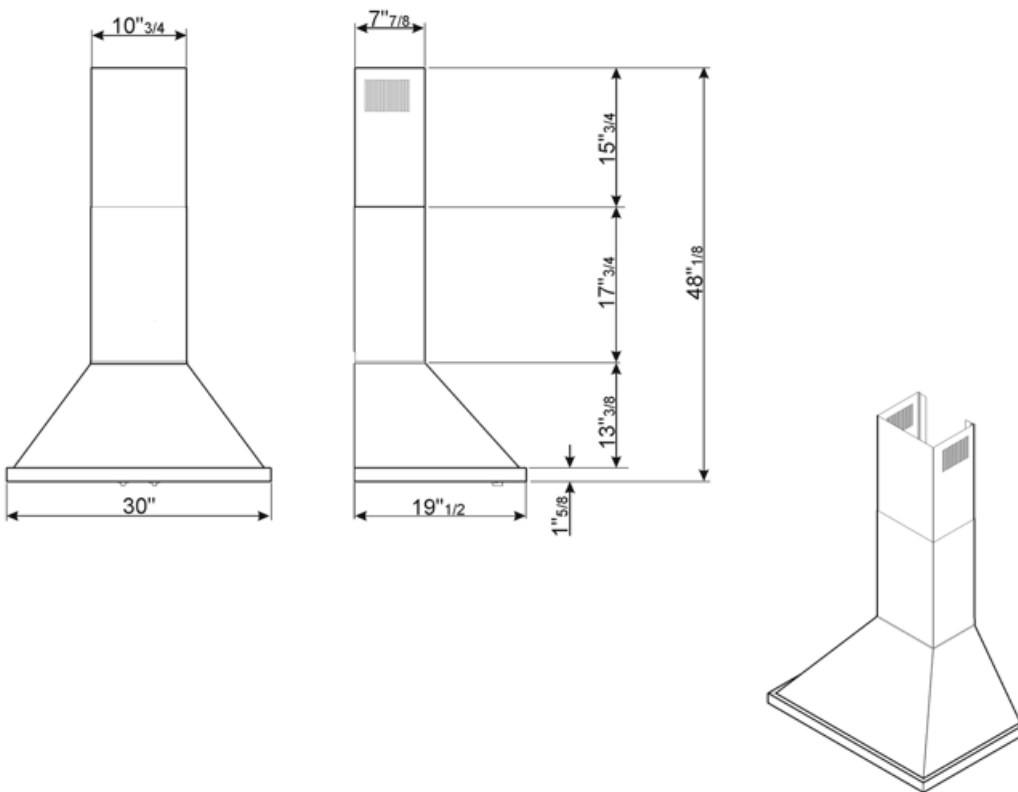

Electrical Connection

Electrical connection rating	495 W	Power supply cable length	1000 "
Voltage	120 V	Plug	No
Frequency (Hz)	60 Hz		

Also available

Available colors	White, Black, Anthracite, Yellow, Green, Red, Orange	Available colors	KPF30UWH-BL-AN-YW- OG-RD-OR

Optional accessories

Charcoal filter   FLTK-1