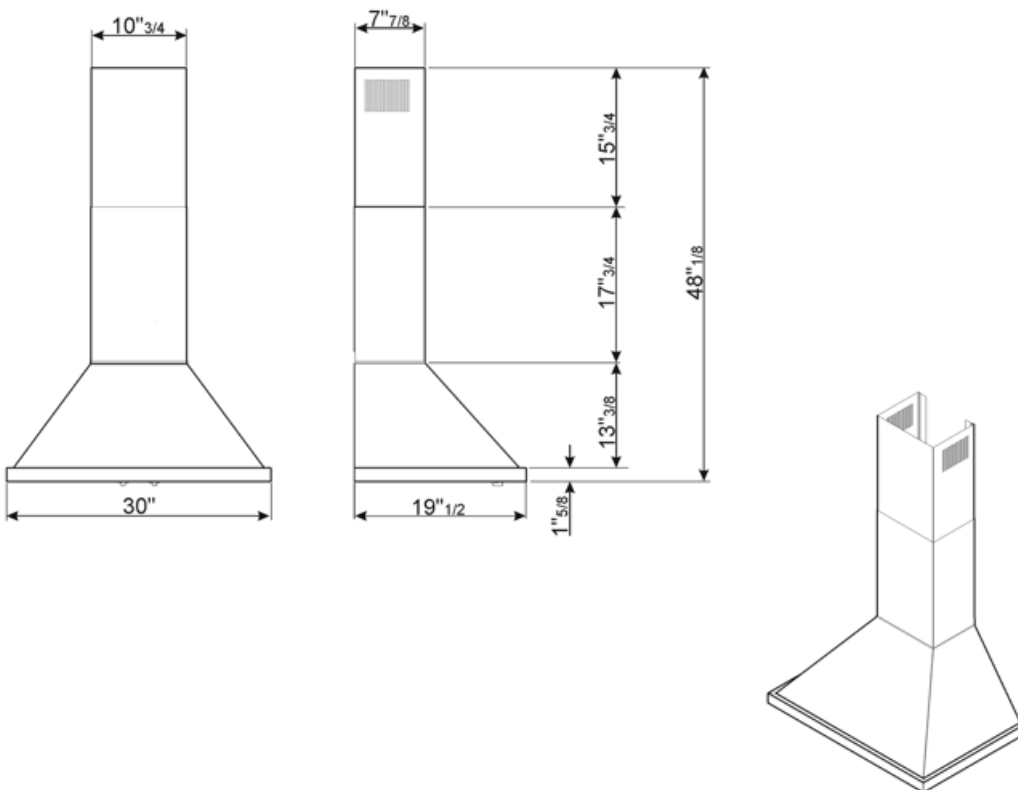

Electrical Connection

Electrical connection rating	495 W	Power supply cable length	1000 "
Voltage	120 V	Plug	No
Frequency (Hz)	60 Hz		

Also available

Available colors	White, Black, Anthracite, Yellow, Green, Red, Orange	Available colors	KPF30UWH-BL-AN-YW-OG-RD-OR

Optional accessories

Charcoal filter   FLTK-1