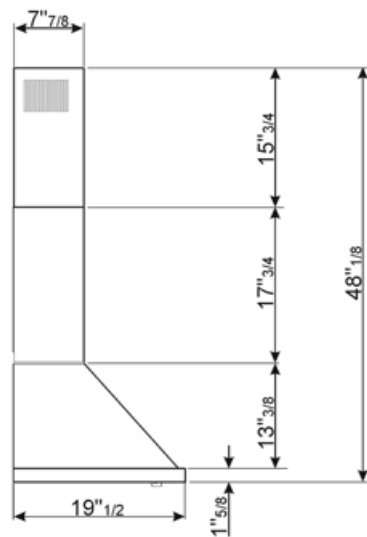

Speed 3	437.5	69
Speed 4	573.5	75

Electrical Connection

Electrical connection rating	495 W	Power supply cable length	1000 "
Voltage	120 V	Plug	No
Frequency (Hz)	60 Hz		

Also available

Alternative colours available	White, Black, Anthracite, Yellow, Green, Red, Orange	Available colours	KPF30UWH-BL-AN-YW-OG-RD-OR

Optional accessories

Charcoal filter FLTK-1