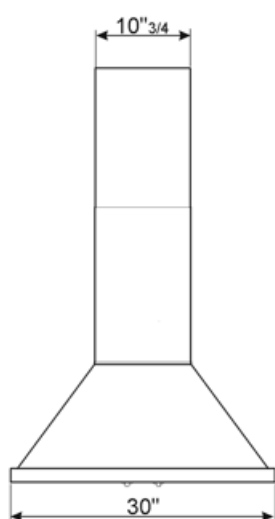

Speed 3	437.5	69
Speed 4	573.5	75

Electrical Connection

Electrical connection rating	495 W	Power supply cable length	1000 "
Voltage	120 V	Plug	No
Frequency (Hz)	60 Hz		

Also available

Alternative colours available	White, Black, Anthracite, Yellow, Green, Red, Orange	Available colours	KPF30UWH-BL-AN-YW-OG-RD-OR

Optional accessories

Charcoal filter FLTK-1