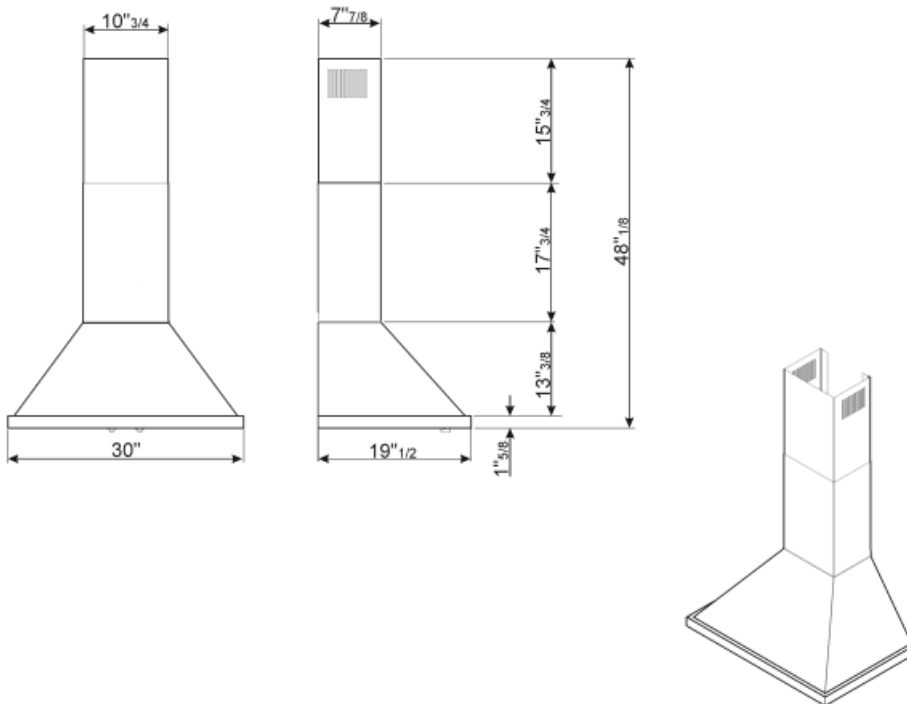

Extraction rate [CFM]	Noise level [dBA]
Speed level 1	210.5	53
Speed 2	317	62
Speed 3	437.5	69
Speed level 4	573.5	75

Electrical Connection

Electrical connection rating	495 W	Frequency (Hz)	60 Hz
Voltage	120 V	Power supply cable length	1000 "

Also available

Available colors	White, Black, Anthracite, Yellow, Green, Red, Orange	Available colors	KPF30UWH-BL-AN-YW-OG-RD-OR

Optional accessories

Charcoal filter FLTK-1