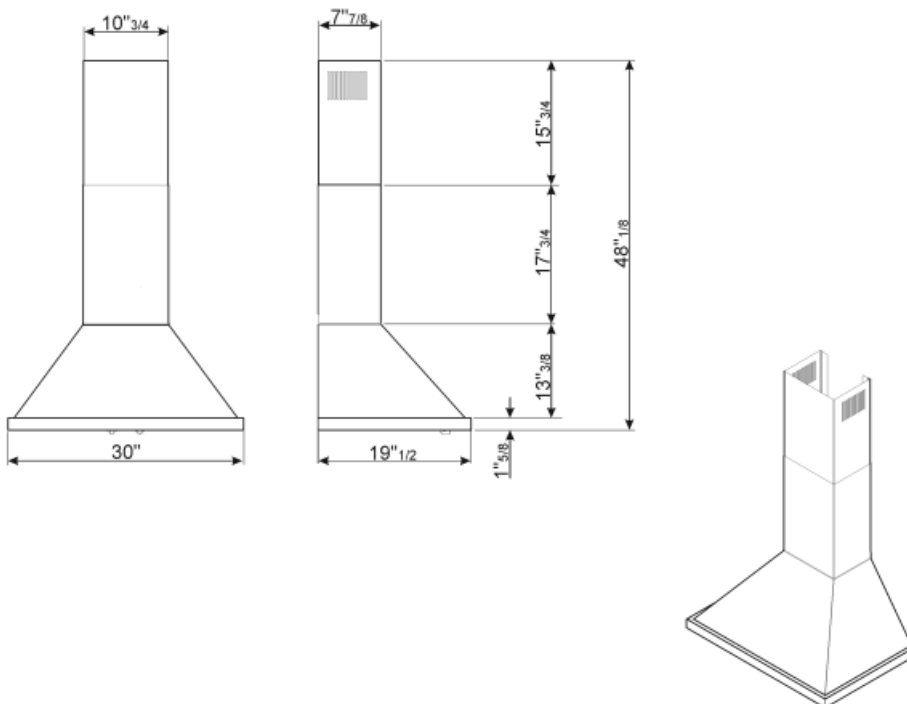

Extraction rate [CFM]	Noise level [dB(A)]
Speed level 1	210.5	53
Speed 2	317	62
Speed 3	437.5	69
Speed level 4	573.5	75

Electrical Connection

Electrical connection rating	495 W	Frequency (Hz)	60 Hz
Voltage	120 V	Power supply cable length	39 3/8 "

Also available

Available colors	White, Black, Anthracite, Yellow, Green, Red, Orange	Available colors	KPF30UWH-BL-AN-YW-OG-RD-OR

Optional accessories

Charcoal filter FLTK-1