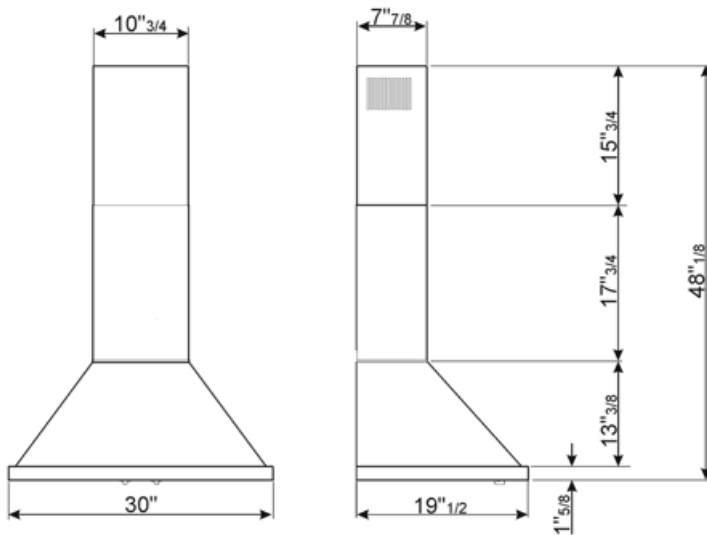

Speed 3	437.5	69
Speed 4	573.5	75

Electrical Connection

Electrical connection rating	495 W	Power supply cable length	1000 "
Voltage	120 V	Plug	No
Frequency (Hz)	60 Hz		

Also available

Alternative colours available	White, Black, Anthracite, Yellow, Green, Red, Orange	Available colours	KPF30UWH-BL-AN-YW-OG-RD-OR

Optional accessories

Charcoal filter FLTK-1