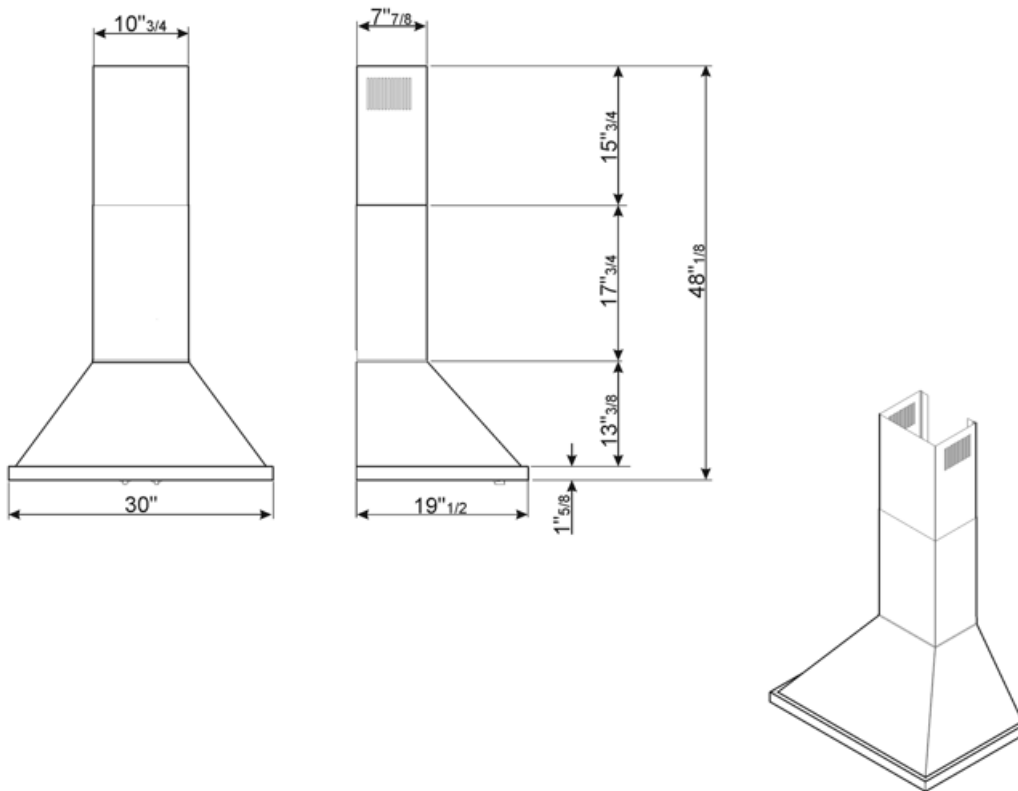

Speed 3	437.5	69
Speed 4	573.5	75

Electrical Connection

Electrical connection rating	495 W	Frequency (Hz)	60 Hz
Voltage	120 V	Power supply cable length	1000 "

Also available

Alternative colours available	White, Black, Anthracite, Yellow, Green, Red, Orange	Available colours	KPF30UWH-BL-AN-YW-OG-RD-OR

Optional accessories

Charcoal filter FLTK-1