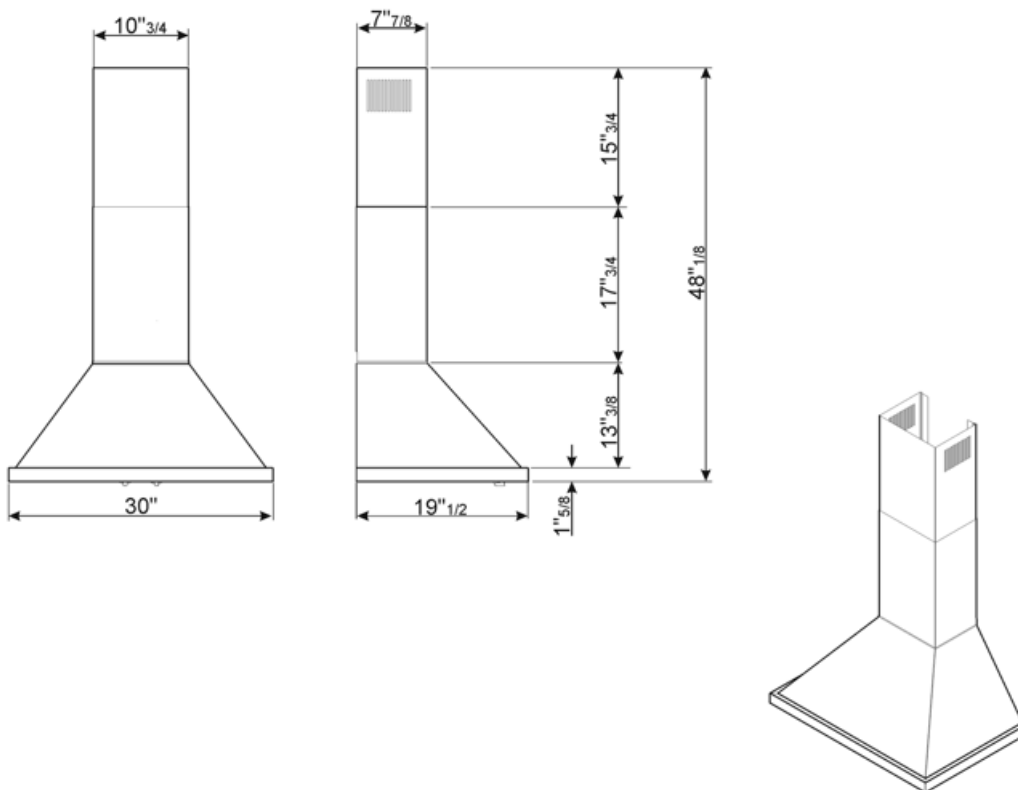

Extraction rate [CFM]	Noise level [dBA]
Speed level 1	210.5	53
Speed 2	186.5	62
Speed 3	437.5	69
Speed level 4	573.5	75

Electrical Connection

Electrical connection rating	495 W	Frequency (Hz)	60 Hz
Voltage	120 V	Power supply cable length	1000 "

Also available

Available colors	White, Black, Anthracite, Yellow, Green, Red, Orange	Available colors	KPF30UWH-BL-AN-YW-OG-RD-OR

Optional accessories

Charcoal filter   FLTK-1