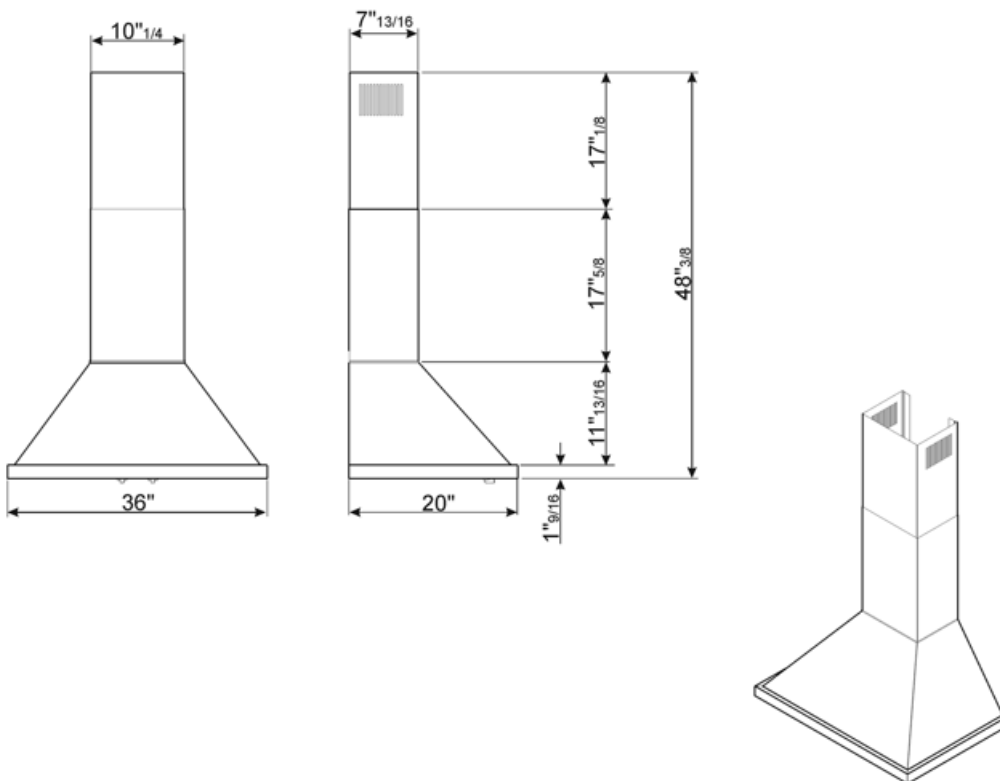

Speed 3	437.5	69
Speed 4	573.5	75

Electrical Connection

Electrical connection rating	495 W	Power supply cable length	1000 "
Voltage	120 V	Plug	No
Frequency (Hz)	60 Hz		

Also available

Alternative colours available	White, Black, Stainless steel, Yellow, Green, Red, Orange	Available colours	KPF36UWH-BL-X-YW-OG-RD-OR

Optional accessories

Charcoal filter	FLTK-1