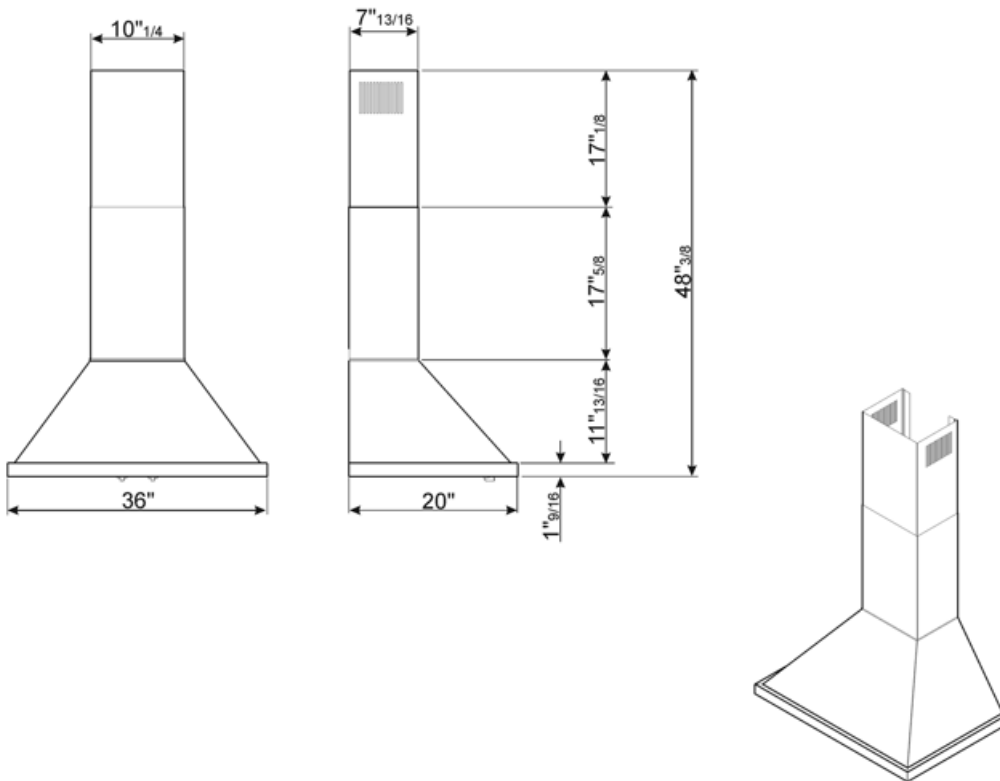

Speed 3	437.5	69
Speed 4	573.5	75

Electrical Connection

Electrical connection rating	495 W	Power supply cable length	1000 "
Voltage	120 V	Plug	No
Frequency (Hz)	60 Hz		

Also available

Alternative colours available	White, Black, Stainless steel, Yellow, Green, Red, Orange	Available colours	KPF36UWH-BL-X-YW-OG-RD-OR

Optional accessories

Charcoal filter	FLTK-1