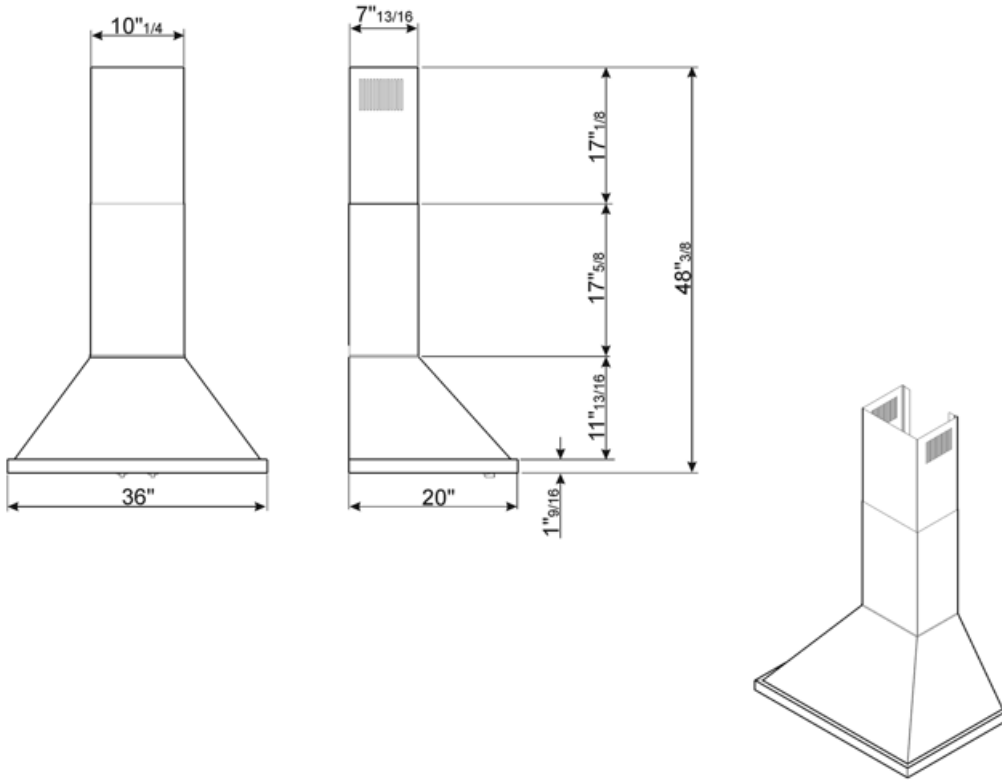

Extraction rate IEC 61591 [CFM]	Noise level IEC 60704-2-13 [dBA]
Speed 1	210.5	53
Speed 2	317	62
Speed 3	437.5	69
Speed 4	573.5	75

Electrical Connection

Electrical connection rating	495 W	Frequency (Hz)	60 Hz
Voltage	120 V	Power supply cable length	1000 "

Also available

Alternative colours available	White, Black, Stainless steel, Yellow, Green, Red, Orange	Available colours	KPF36UWH-BL-X-YW-OG-RD-OR

Optional accessories

Charcoal filter	FLTK-1