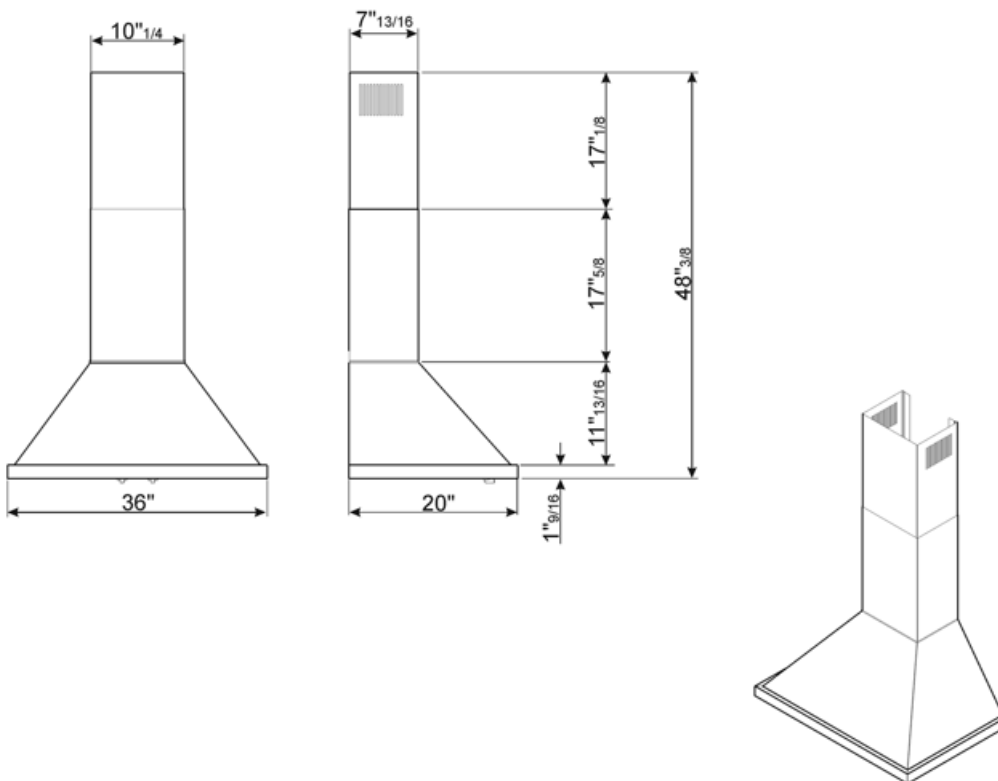

Speed 3	437.5	69
Speed 4	573.5	75

Electrical Connection

Electrical connection rating	495 W	Power supply cable length	1000 "
Voltage	120 V	Plug	No
Frequency (Hz)	60 Hz		

Also available

Alternative colours available	White, Black, Stainless steel, Yellow, Green, Red, Orange	Available colours	KPF36UWH-BL-X-YW-OG-RD-OR

Optional accessories

Charcoal filter	FLTK-1