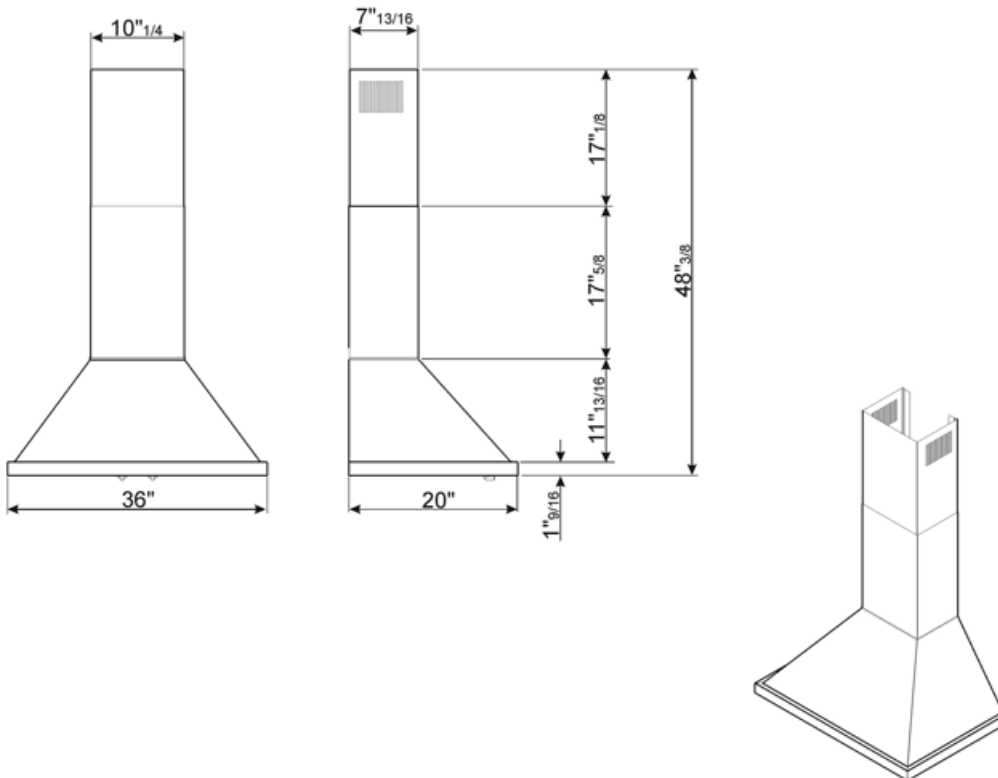

Speed level 4	573.5	75

Electrical Connection

Electrical connection rating	495 W	Frequency (Hz)	60 Hz
Voltage	120 V	Power supply cable length	1000 "

Also available

Available colors	White, Black, Stainless steel, Yellow, Green, Red, Orange	Available colors	KPF36UWH-BL-X-YW-OG-RD-OR

Optional accessories

Charcoal filter	FLTK-1