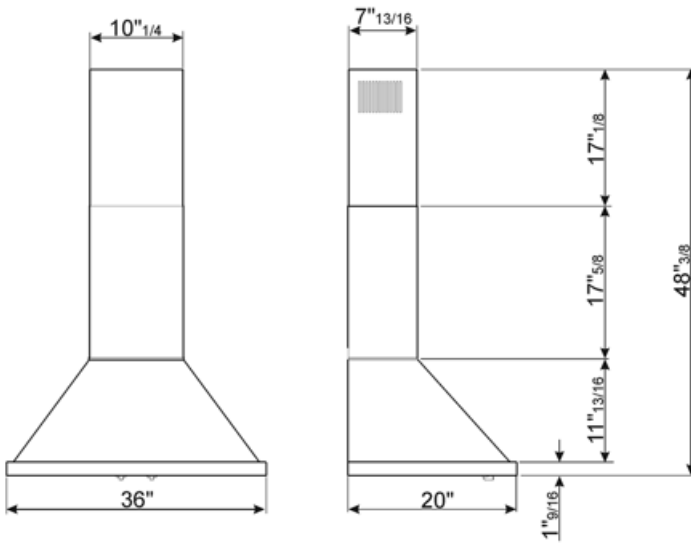

Electrical Connection

Electrical connection rating	495 W	Power supply cable length	1000 "
Voltage	120 V	Plug	No
Frequency (Hz)	60 Hz		

Also available

Available colors	White, Black, Stainless steel, Yellow, Green, Red, Orange	Available colors	KPF36UWH-BL-X-YW-OG-RD-OR

Optional accessories

Charcoal filter	FLTK-1