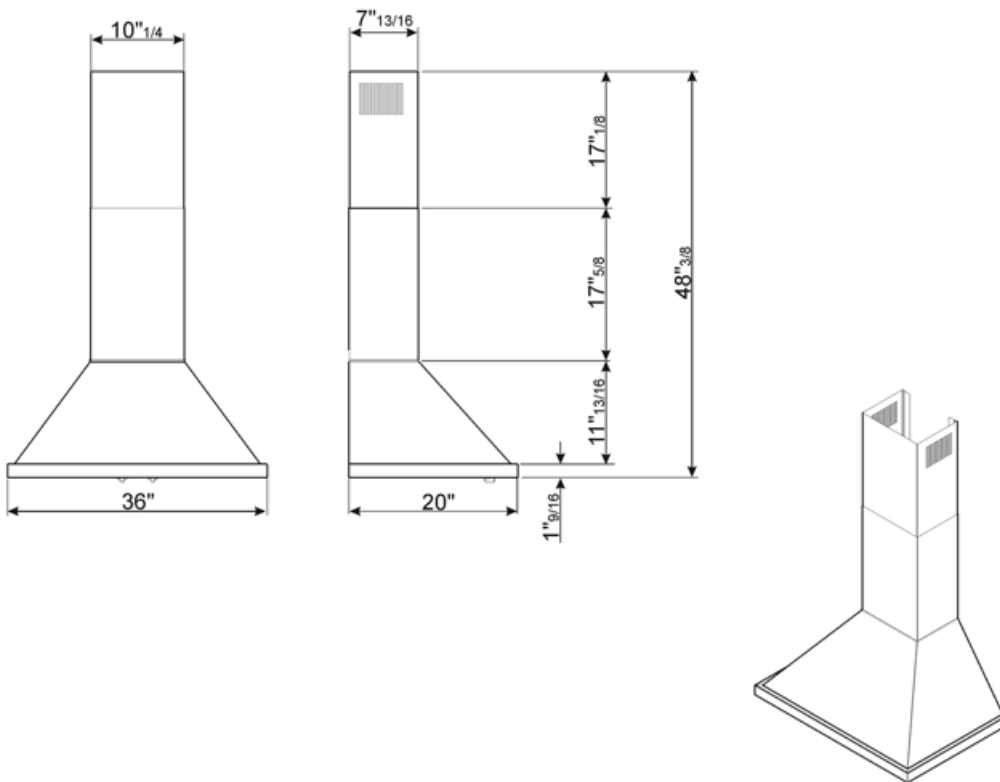

Electrical Connection

Electrical connection rating	495 W	Power supply cable length	1000 "
Voltage	120 V	Plug	No
Frequency (Hz)	60 Hz		

Also available

Available colors	White, Black, Stainless steel, Yellow, Green, Red, Orange	Available colors	KPF36UWH-BL-X-YW-OG-RD-OR

Optional accessories

Charcoal filter   FLTK-1