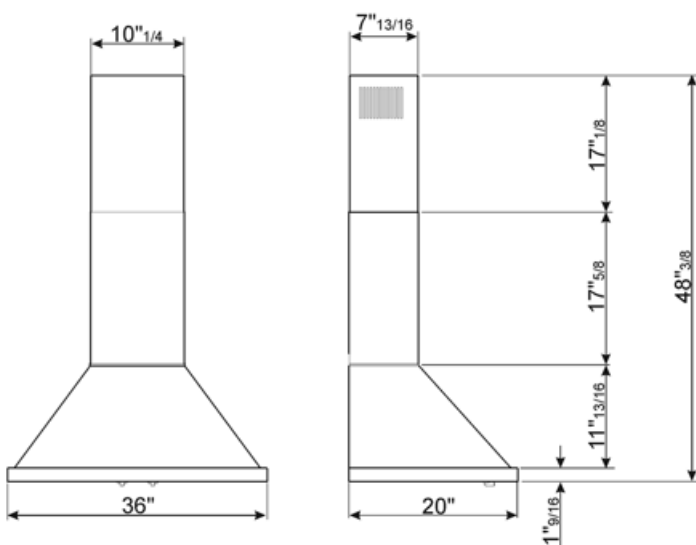

Electrical Connection

Electrical connection rating	495 W	Frequency (Hz)	60 Hz
Voltage	120 V	Power supply cable length	1000 "

Also available

Available colors	White, Black, Stainless steel, Yellow, Green, Red, Orange	Available colors	KPF36UWH-BL-X-YW-OG-RD-OR

Optional accessories

Charcoal filter   FLTK-1