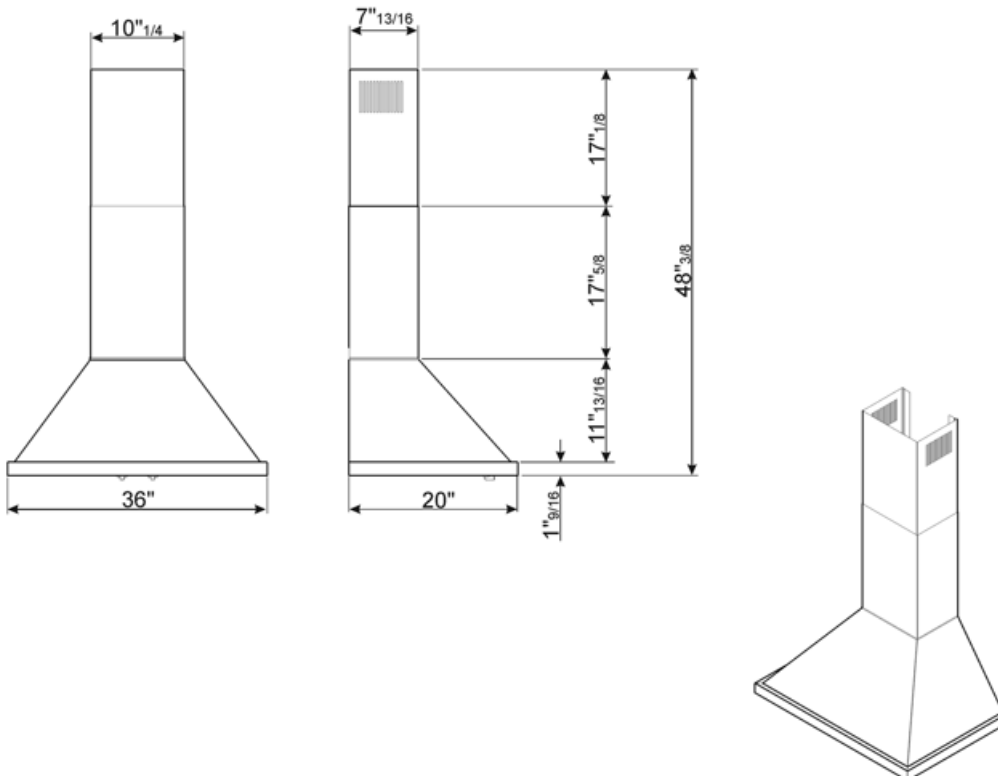

Extraction rate [CFM]	Noise level [dBA]
Speed level 1	210.5	53
Speed 2	317	62
Speed 3	437.5	69
Speed level 4	573.5	75

Electrical Connection

Electrical connection rating	495 W	Frequency (Hz)	60 Hz
Voltage	120 V	Power supply cable length	1000 "

Also available

Available colors	White, Stainless steel, Anthracite, Yellow, Green, Red, Orange	Available colors	KPF36UWH-X-AN-YW-OG-RD-OR

Optional accessories

Charcoal filter	FLTK-1