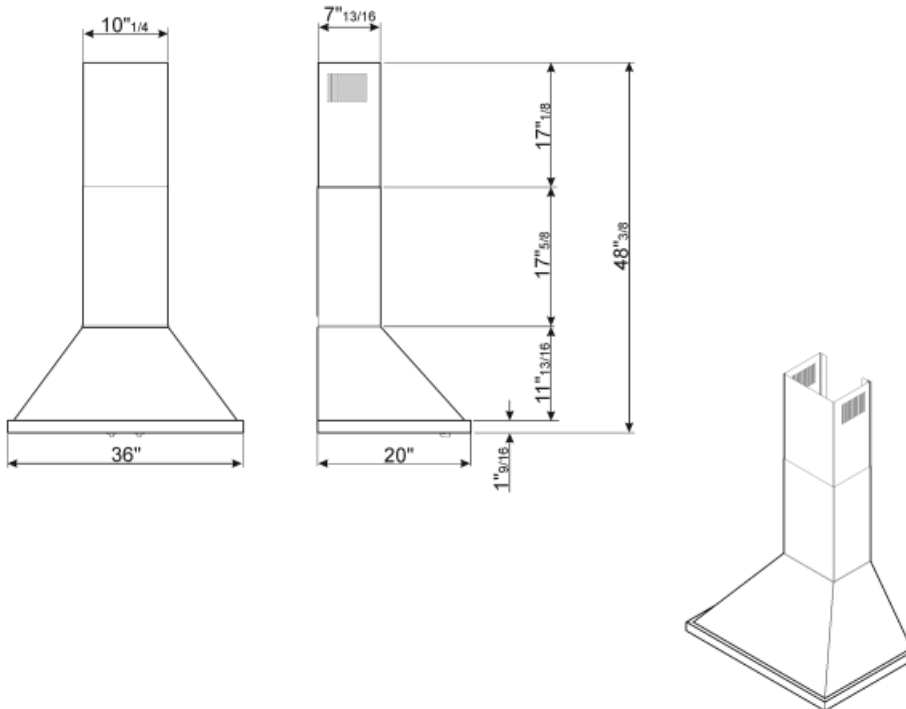

Extraction rate [CFM]	Noise level [dB(A)]
Speed level 1	210.5	53
Speed 2	317	62
Speed 3	437.5	69
Speed level 4	573.5	75

Electrical Connection

Electrical connection rating	495 W	Frequency (Hz)	60 Hz
Voltage	120 V	Power supply cable length	1000 "

Also available

Available colors	White, Stainless steel, Anthracite, Yellow, Green, Red, Orange	Available colors	KPF36UWH-X-AN-YW-OG-RD-OR

Optional accessories

Charcoal filter   FLTK-1