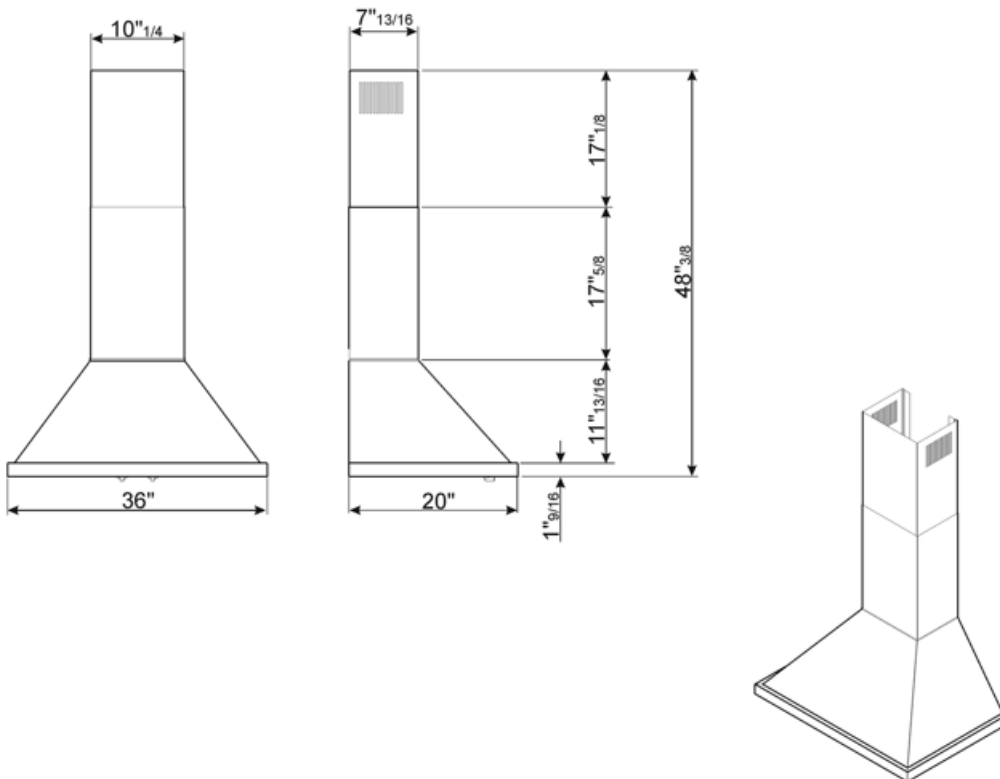

Speed 3	437.5	69
Speed 4	573.5	75

Electrical Connection

Electrical connection rating	495 W	Power supply cable length	1000 "
Voltage	120 V	Plug	No
Frequency (Hz)	60 Hz		

Also available

Alternative colours available	White, Black, Stainless steel, Anthracite, Yellow, Green, Orange	Available colours	KPF36UWH-BL-X-AN-YW-OG-OR

Optional accessories

Charcoal filter	FLTK-1