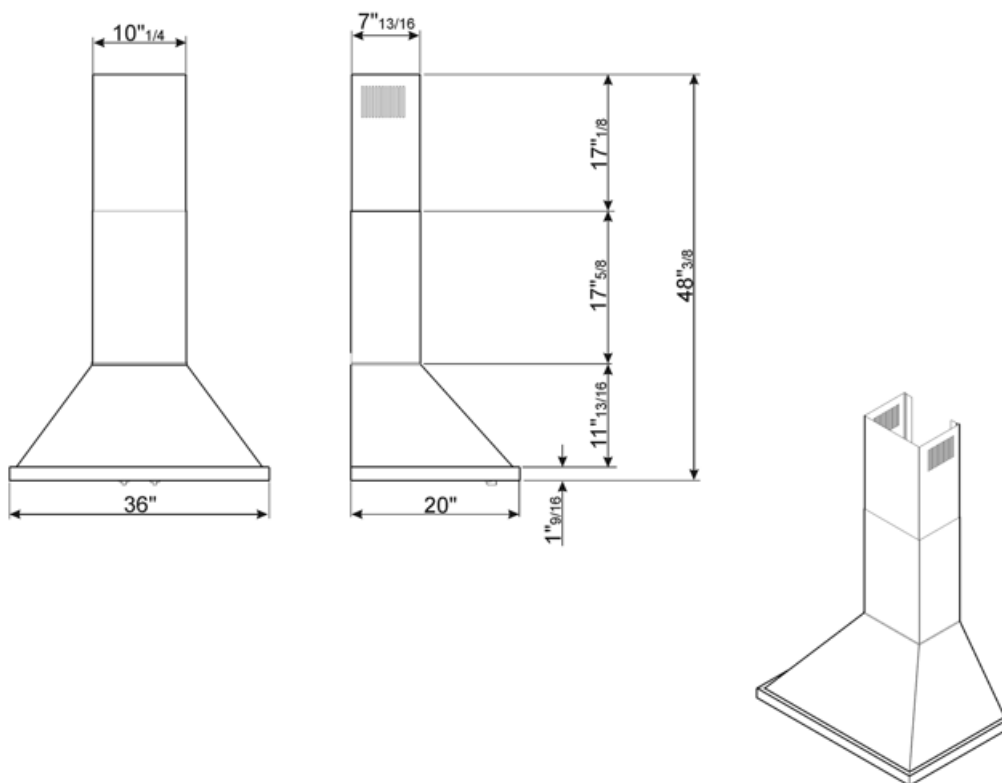

Speed 3	437.5	69
Speed 4	573.5	75

Electrical Connection

Electrical connection rating	495 W	Power supply cable length	1000 "
Voltage	120 V	Plug	No
Frequency (Hz)	60 Hz		

Also available

Alternative colours available	White, Black, Stainless steel, Anthracite, Yellow, Green, Orange	Available colours	KPF36UWH-BL-X-AN-YW-OG-OR

Optional accessories

Charcoal filter	FLTK-1