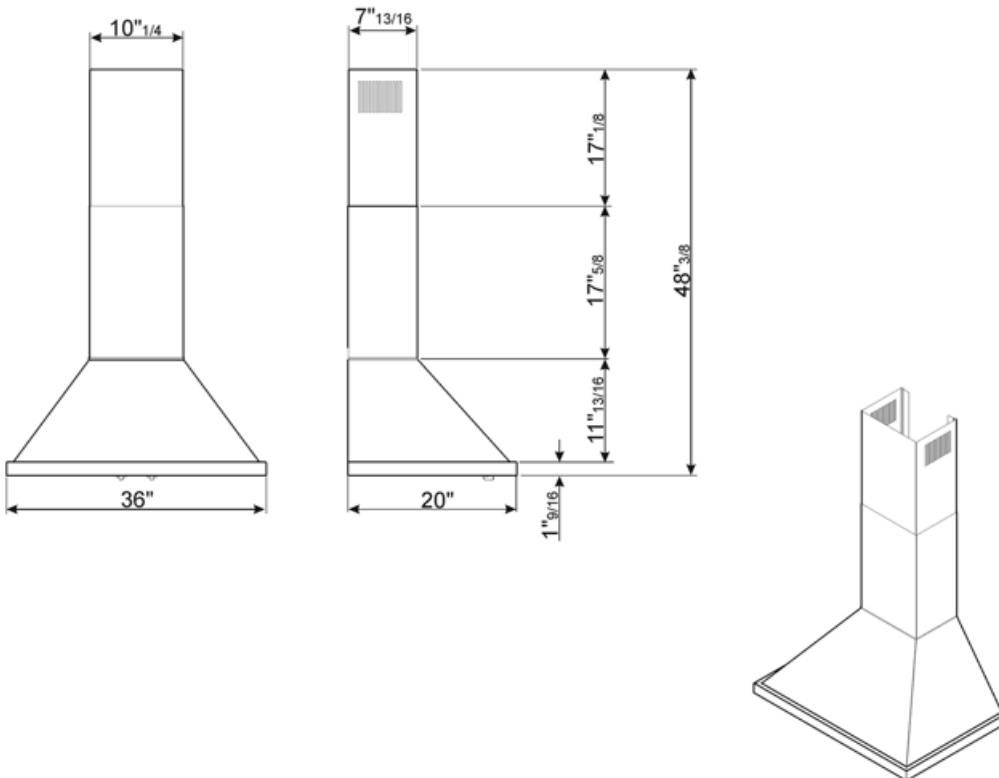

Speed 2	317	62
Speed 3	437.5	69
Speed 4	573.5	75

Electrical Connection

Electrical connection rating	495 W	Frequency (Hz)	60 Hz
Voltage	120 V	Power supply cable length	1000 "

Also available

Alternative colours available	White, Black, Stainless steel, Anthracite, Yellow, Green, Orange	Available colours	KPF36UWH-BL-X-AN-YW-OG-OR

Optional accessories

Charcoal filter   FLTK-1