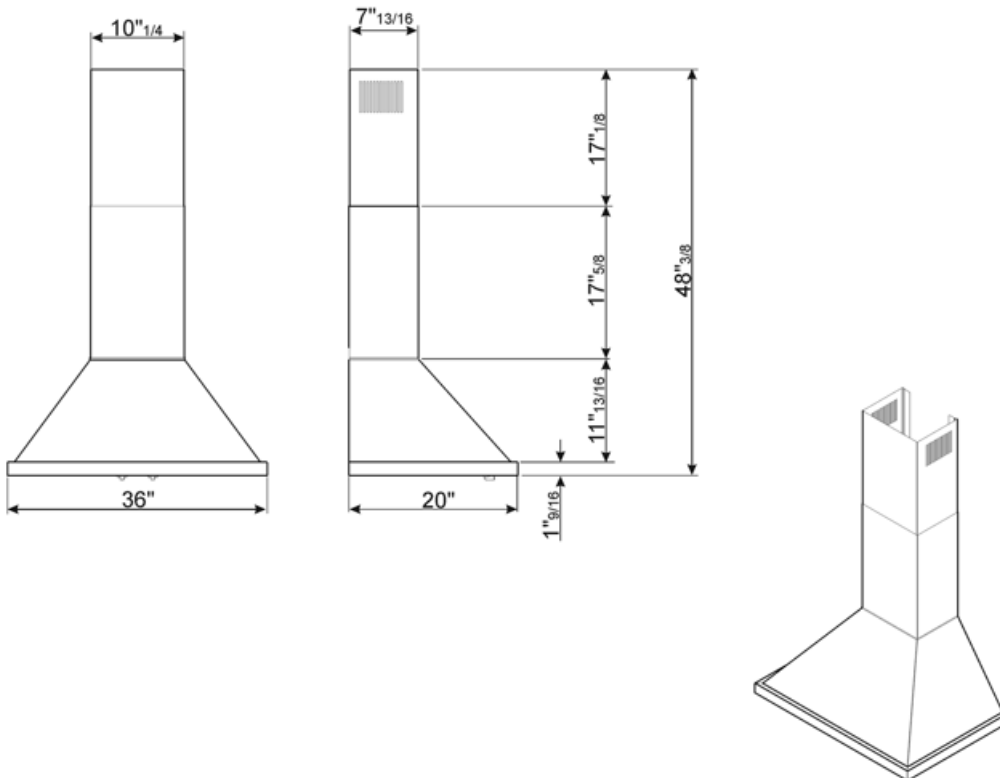

Speed 3	437.5	69
Speed 4	573.5	75

Electrical Connection

Electrical connection rating	495 W	Frequency (Hz)	60 Hz
Voltage	120 V	Power supply cable length	1000 "

Also available

Alternative colours available	White, Black, Stainless steel, Anthracite, Yellow, Green, Orange	Available colours	KPF36UWH-BL-X-AN-YW-OG-OR

Optional accessories

Charcoal filter FLTK-1