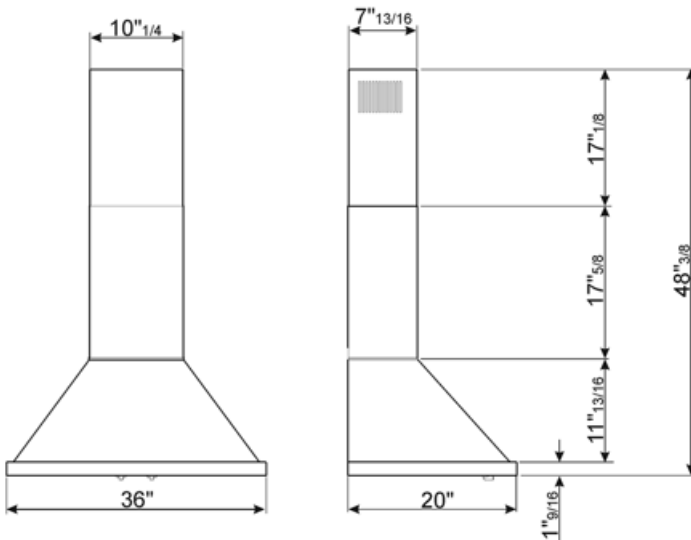

Electrical Connection

Electrical connection rating	495 W	Power supply cable length	1000 "
Voltage	120 V	Plug	No
Frequency (Hz)	60 Hz		

Also available

Available colors	White, Black, Stainless steel, Anthracite, Yellow, Green, Orange	Available colors	KPF36UWH-BL-X-AN-YW-OG-OR

Optional accessories

Charcoal filter   FLTK-1