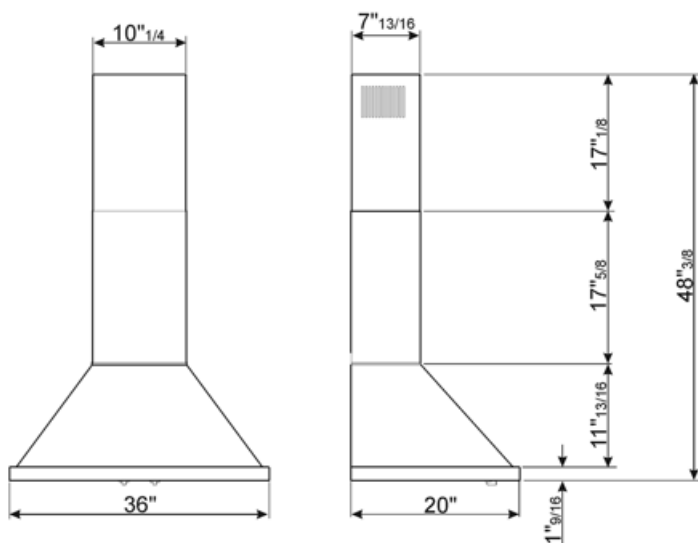

Electrical Connection

Electrical connection rating	495 W	Power supply cable length	1000 "
Voltage	120 V	Plug	No
Frequency (Hz)	60 Hz		

Also available

Available colors	White, Black, Stainless steel, Anthracite, Yellow, Green, Orange	Available colors	KPF36UWH-BL-X-AN-YW-OG-OR

Optional accessories

Charcoal filter	FLTK-1