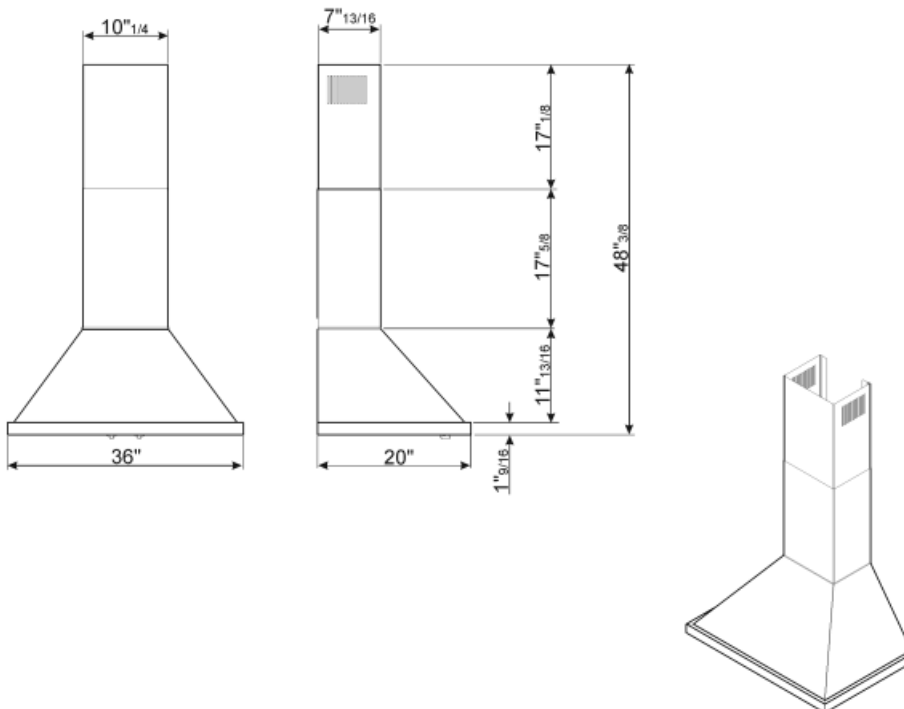

Extraction rate [CFM]	Noise level [dB(A)]
Speed level 1	210.5	53
Speed 2	317	62
Speed 3	437.5	69
Speed level 4	573.5	75

Electrical Connection

Electrical connection rating	495 W	Frequency (Hz)	60 Hz
Voltage	120 V	Power supply cable length	39 3/8 "

Also available

Available colors	White, Black, Stainless steel, Anthracite, Yellow, Green, Orange	Available colors	KPF36UWH-BL-X-AN-YW-OG-OR

Optional accessories

Charcoal filter   FLTK-1