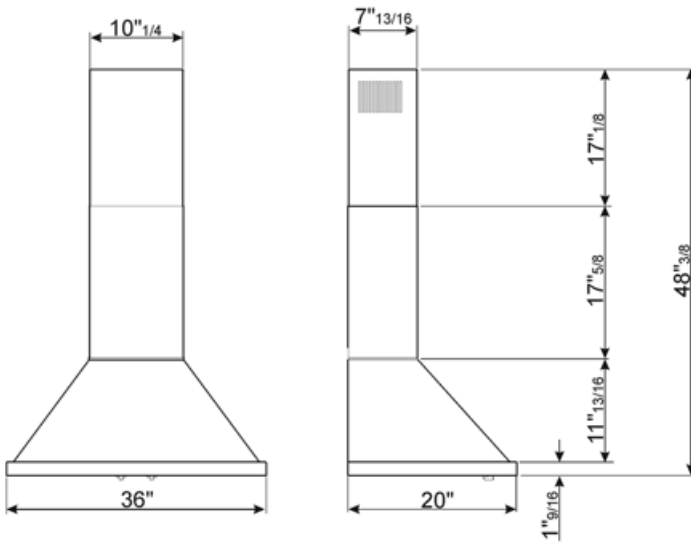

Electrical Connection

Electrical connection rating	495 W	Power supply cable length	1000 "
Voltage	120 V	Plug	No
Frequency (Hz)	60 Hz		

Also available

Available colors	White, Black, Stainless steel, Anthracite, Yellow, Green, Orange	Available colors	KPF36UWH-BL-X-AN-YW-OG-OR

Optional accessories

Charcoal filter	FLTK-1