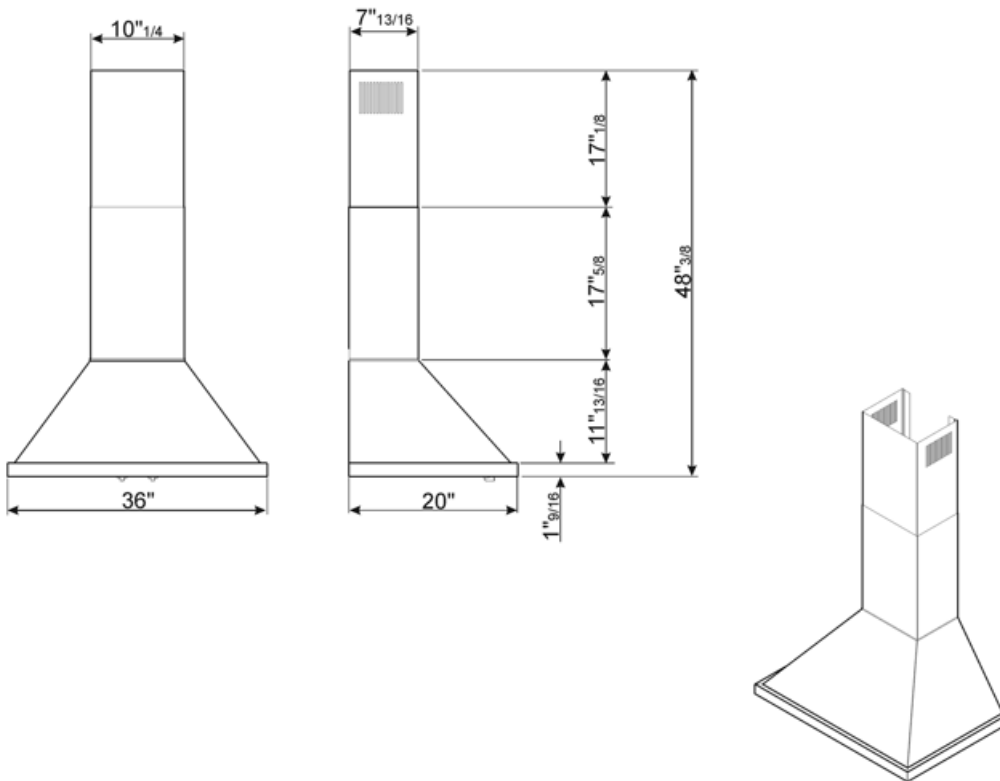

Speed 3	437.5	69
Speed 4	573.5	75

Electrical Connection

Electrical connection rating	495 W	Power supply cable length	1000 "
Voltage	120 V	Plug	No
Frequency (Hz)	60 Hz		

Also available

Alternative colours available	Black, Stainless steel, Anthracite, Yellow, Green, Red, Orange	Available colours	KPF36UBL-X-AN-YW-OG-RD-OR

Optional accessories

Charcoal filter	FLTK-1