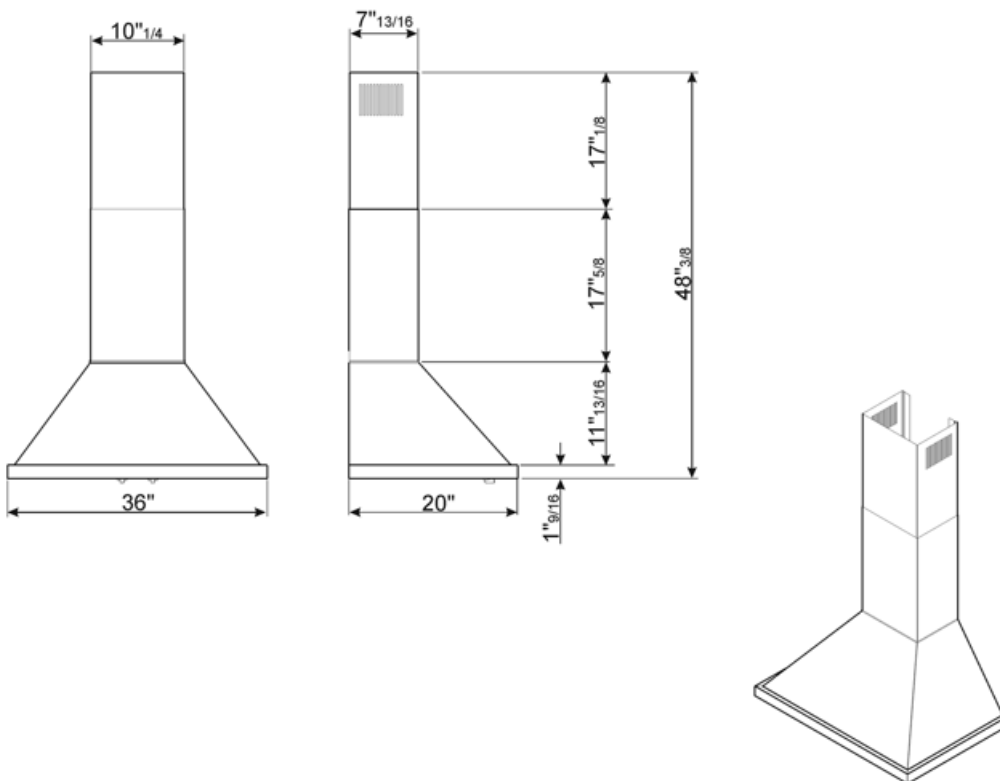

Speed 3	437.5	69
Speed 4	573.5	75

Electrical Connection

Electrical connection rating	495 W	Power supply cable length	1000 "
Voltage	120 V	Plug	No
Frequency (Hz)	60 Hz		

Also available

Alternative colours available	Black, Stainless steel, Anthracite, Yellow, Green, Red, Orange	Available colours	KPF36UBL-X-AN-YW-OG-RD-OR

Optional accessories

Charcoal filter	FLTK-1