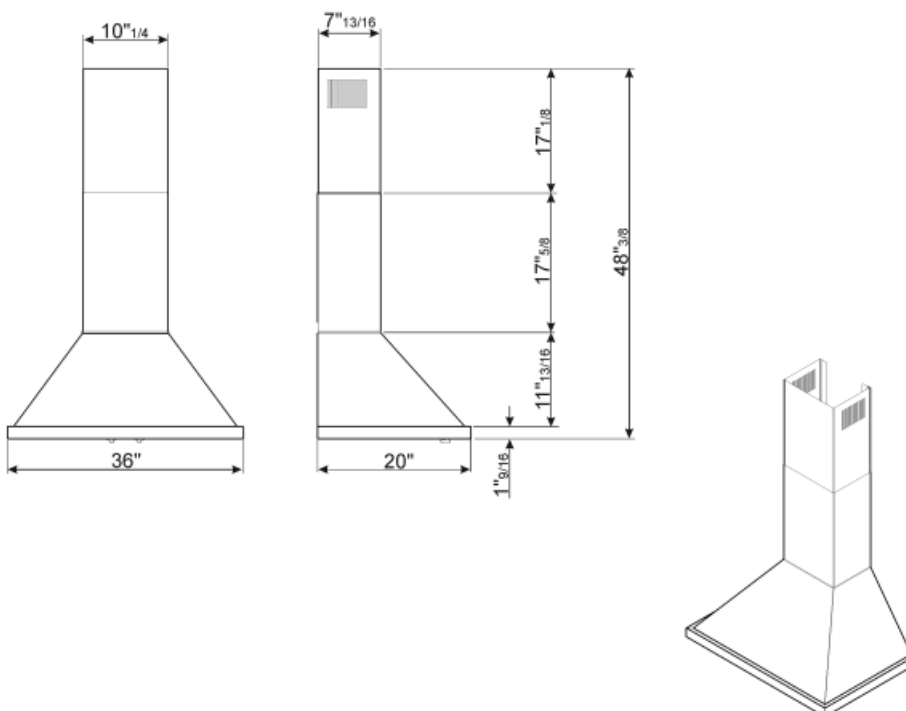

Extraction rate IEC 61591 [CFM]	Noise level IEC 60704-2-13 [dB(A)]
Speed 1	210.5	53
Speed 2	317	62
Speed 3	437.5	69
Speed 4	573.5	75

Electrical Connection

Electrical connection rating	495 W	Frequency (Hz)	60 Hz
Voltage	120 V	Power supply cable length	1000 "

Also available

Alternative colours available	Black, Stainless steel, Anthracite, Yellow, Green, Red, Orange	Available colours	KPF36UBL-X-AN-YW-OG-RD-OR

Optional accessories

Charcoal filter FLTK-1