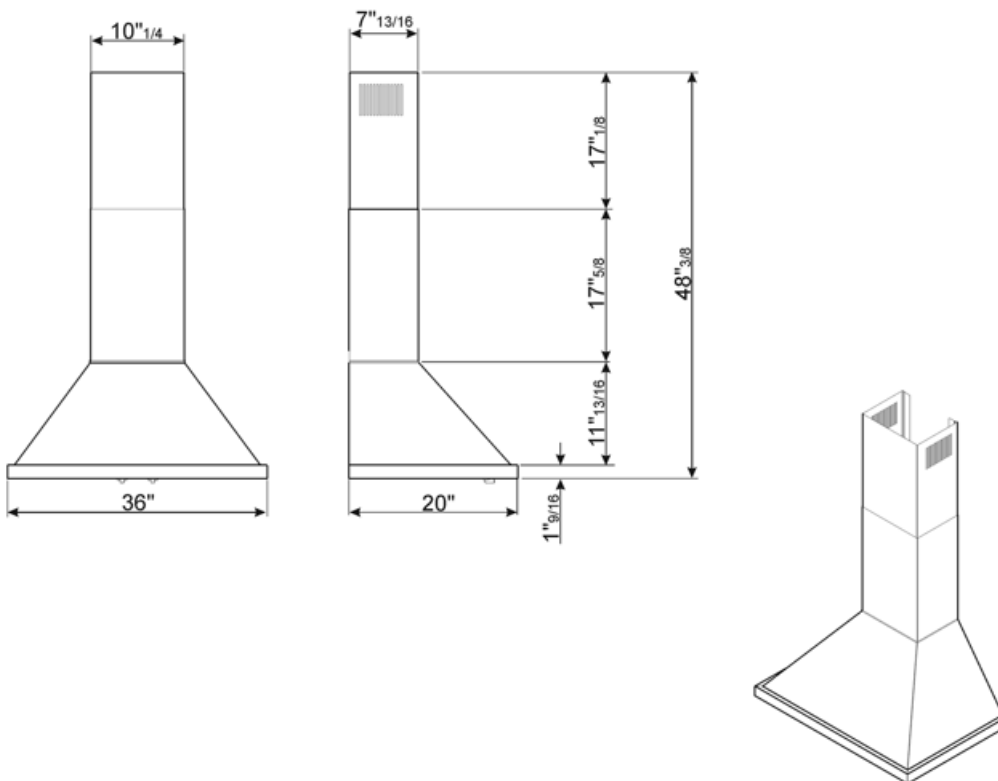

Speed 3	437.5	69
Speed 4	573.5	75

Electrical Connection

Electrical connection rating	495 W	Power supply cable length	1000 "
Voltage	120 V	Plug	No
Frequency (Hz)	60 Hz		

Also available

Alternative colours available	Black, Stainless steel, Anthracite, Yellow, Green, Red, Orange	Available colours	KPF36UBL-X-AN-YW-OG-RD-OR

Optional accessories

Charcoal filter	FLTK-1