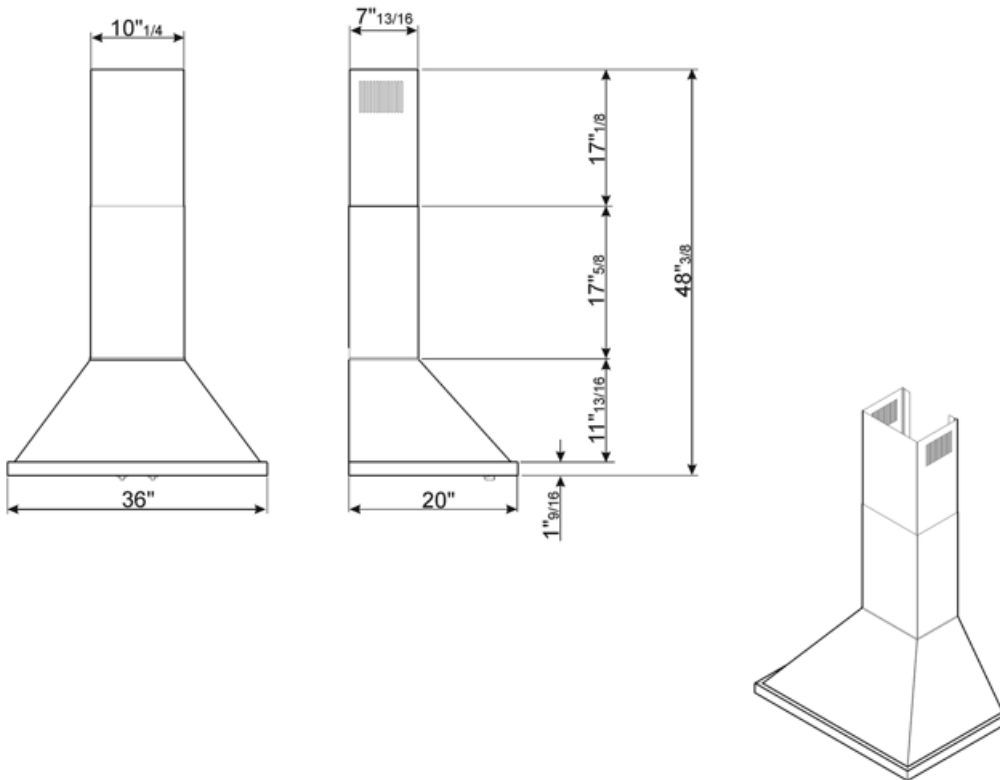

Speed 3	437.5	69
Speed 4	573.5	75

Electrical Connection

Electrical connection rating	495 W	Frequency (Hz)	60 Hz
Voltage	120 V	Power supply cable length	1000 "

Also available

Alternative colours available	Black, Stainless steel, Anthracite, Yellow, Green, Red, Orange	Available colours	KPF36UBL-X-AN-YW-OG-RD-OR

Optional accessories

Charcoal filter   FLTK-1