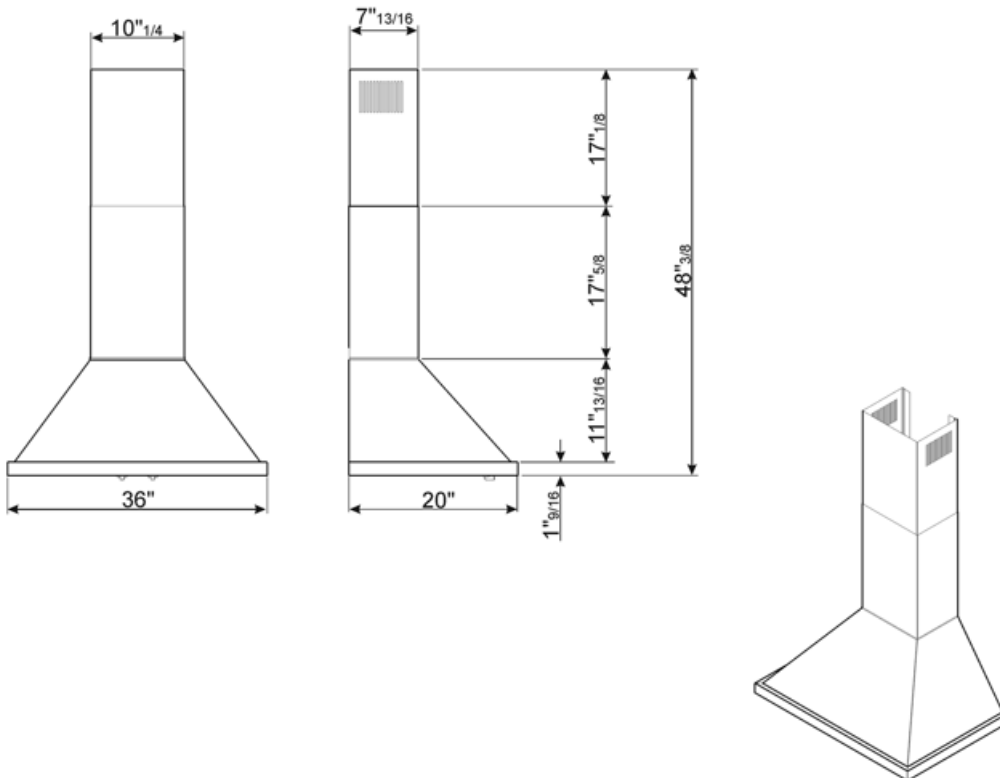

Speed 3	437.5	69
Speed 4	573.5	75

Electrical Connection

Electrical connection rating	495 W	Frequency (Hz)	60 Hz
Voltage	120 V	Power supply cable length	1000 "

Also available

Alternative colours available	Black, Stainless steel, Anthracite, Yellow, Green, Red, Orange	Available colours	KPF36UBL-X-AN-YW-OG-RD-OR

Optional accessories

Charcoal filter FLTK-1