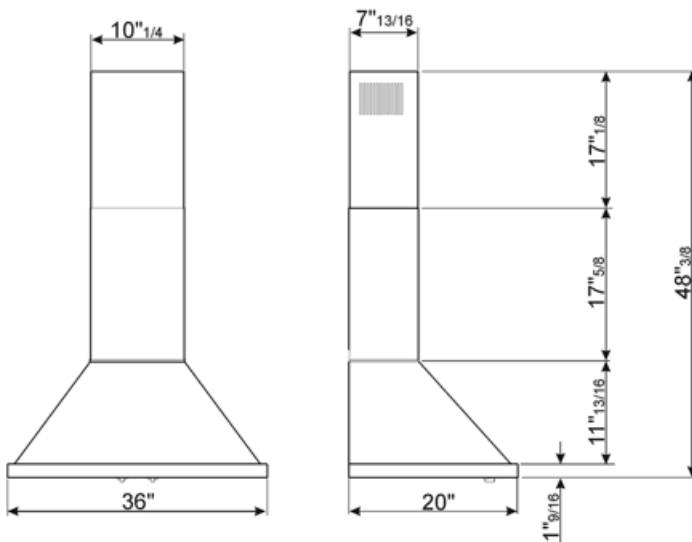

Speed 3	437.5	69
Speed 4	573.5	75

Electrical Connection

Electrical connection rating	495 W	Power supply cable length	1000 "
Voltage	120 V	Plug	No
Frequency (Hz)	60 Hz		

Also available

Alternative colours available	White, Black, Anthracite, Yellow, Green, Red, Orange	Available colours	KPF36UWH-BL-AN-YW-OG-RD-OR

Optional accessories

Charcoal filter	FLTK-1