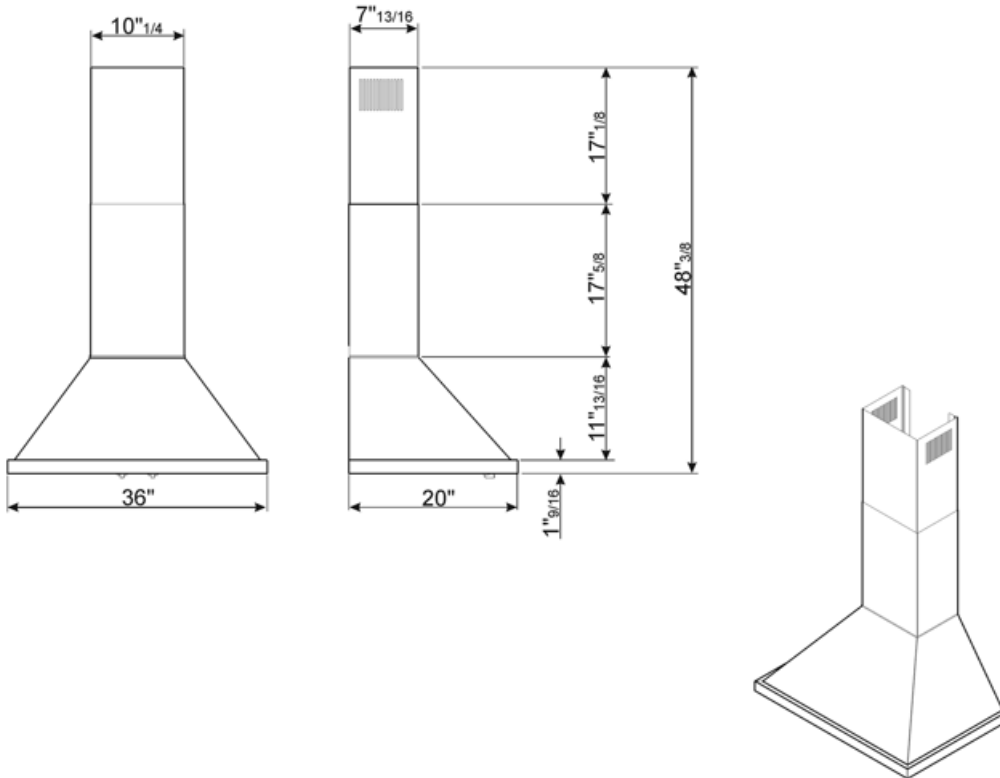

Speed 3	437.5	69
Speed 4	573.5	75

Electrical Connection

Electrical connection rating	495 W	Frequency (Hz)	60 Hz
Voltage	120 V	Power supply cable length	1000 "

Also available

Alternative colours available	White, Black, Anthracite, Yellow, Green, Red, Orange	Available colours	KPF36UWH-BL-AN-YW-OG-RD-OR

Optional accessories

Charcoal filter	FLTK-1