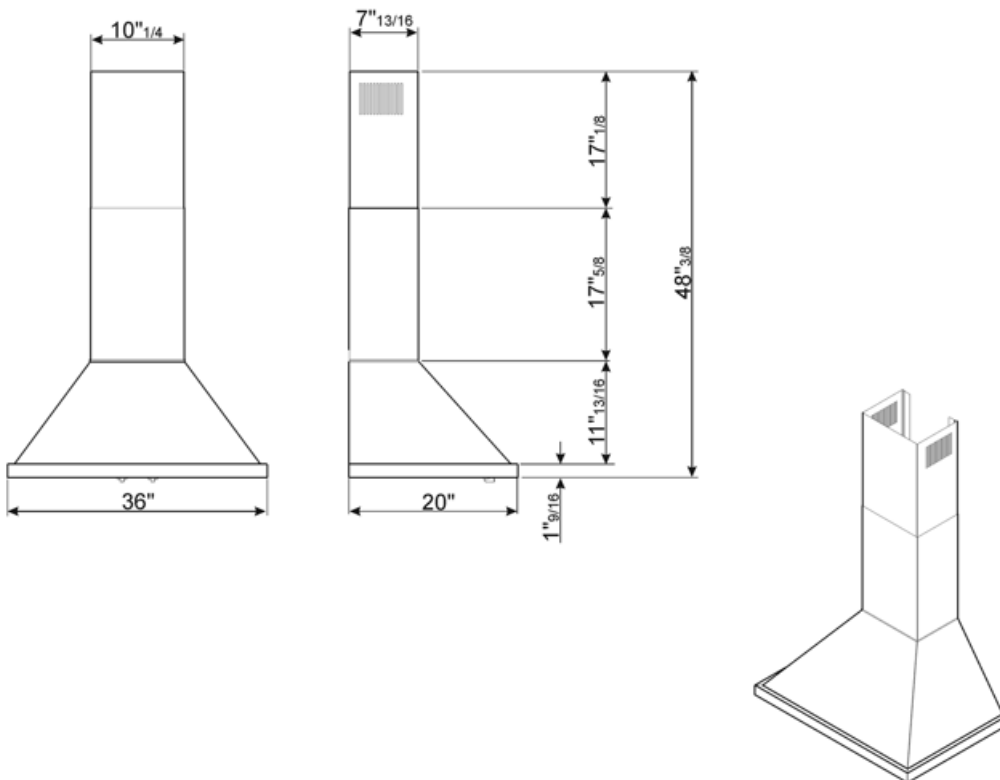

Speed 3	437.5	69
Speed 4	573.5	75

Electrical Connection

Electrical connection rating	495 W	Power supply cable length	1000 "
Voltage	120 V	Plug	No
Frequency (Hz)	60 Hz		

Also available

Alternative colours available	White, Black, Anthracite, Yellow, Green, Red, Orange	Available colours	KPF36UWH-BL-AN-YW-OG-RD-OR

Optional accessories

Charcoal filter	FLTK-1