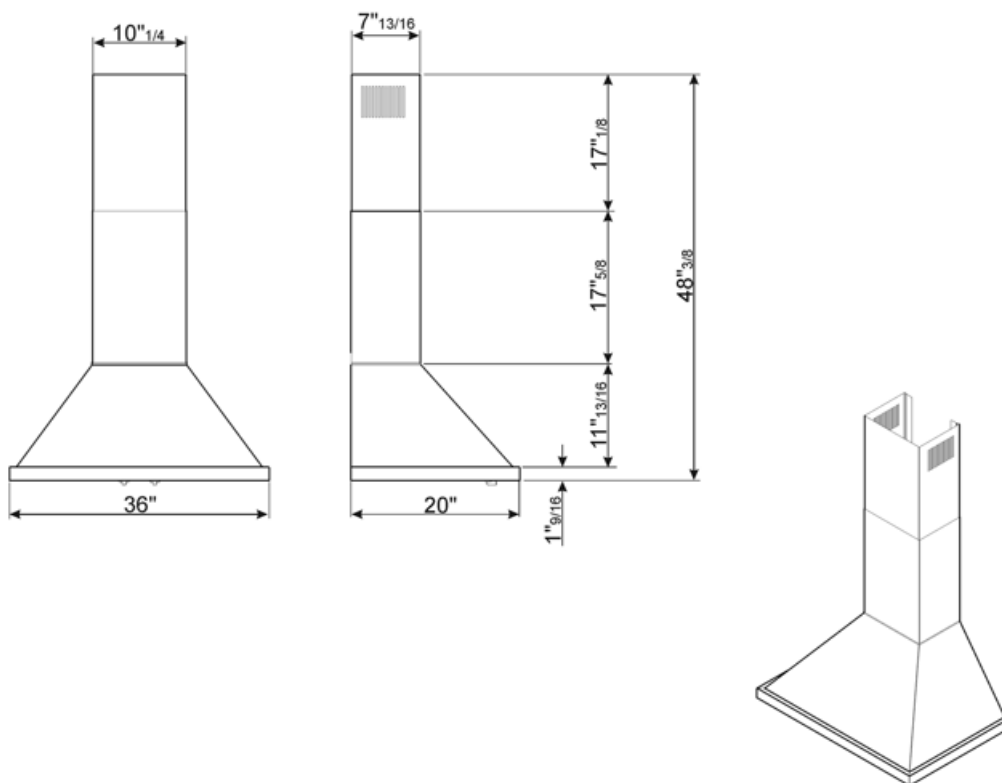

Electrical Connection

Electrical connection rating	495 W	Frequency (Hz)	60 Hz
Voltage	120 V	Power supply cable length	1000 "

Also available

Available colors	White, Black, Anthracite, Yellow, Green, Red, Orange	Available colors	KPF36UWH-BL-AN-YW-OG-RD-OR

Optional accessories

Charcoal filter   FLTK-1