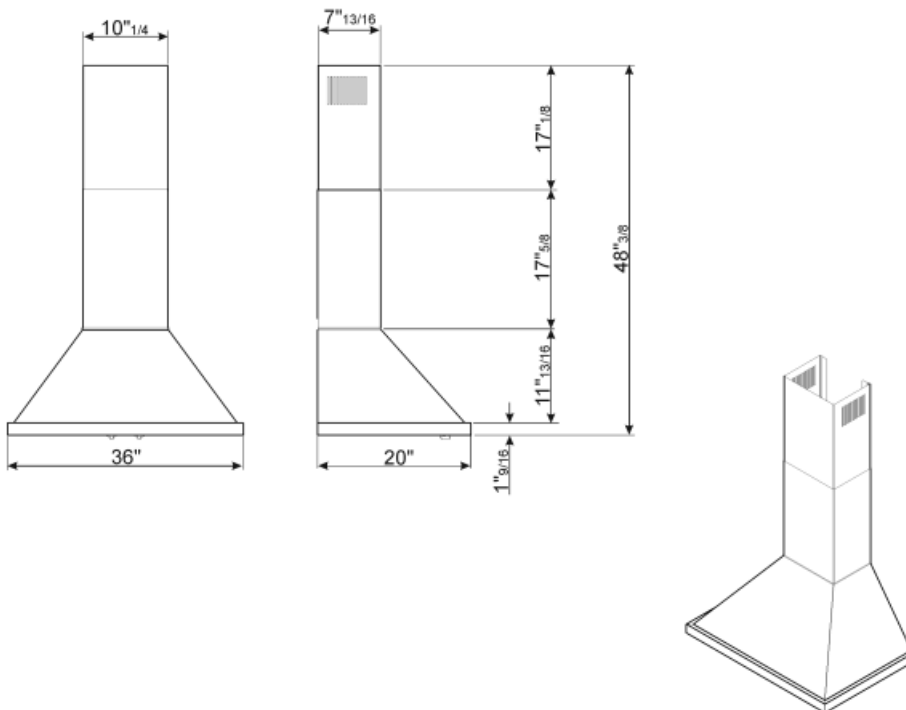

Extraction rate [CFM]	Noise level [dBA]
Speed level 1	210.5	53
Speed 2	317	62
Speed 3	437.5	69
Speed level 4	573.5	75

Electrical Connection

Electrical connection rating	495 W	Frequency (Hz)	60 Hz
Voltage	120 V	Power supply cable length	1000 "

Also available

Available colors	White, Black, Anthracite, Yellow, Green, Red, Orange	Available colors	KPF36UWH-BL-AN-YW-OG-RD-OR

Optional accessories

Charcoal filter   FLTK-1