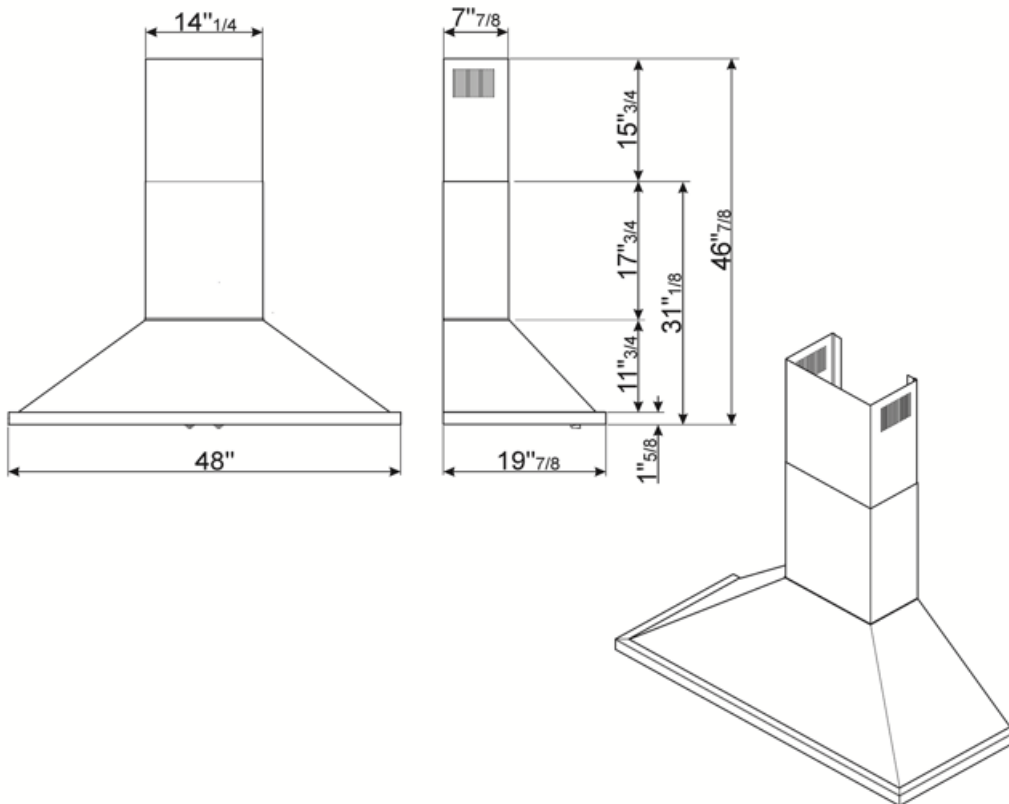

Speed 3	437.5	69
Speed 4	573.5	69

Electrical Connection

Electrical connection rating	535 W	Power supply cable length	1000 "
Voltage	120 V	Plug	No
Frequency (Hz)	60 Hz		

Also available

Alternative colours available	White, Black, Stainless steel, Anthracite, Green, Red, Orange	Available colours	KPF48UWH/BL/X/AN/OG/RD/OR

Optional accessories

Charcoal filter