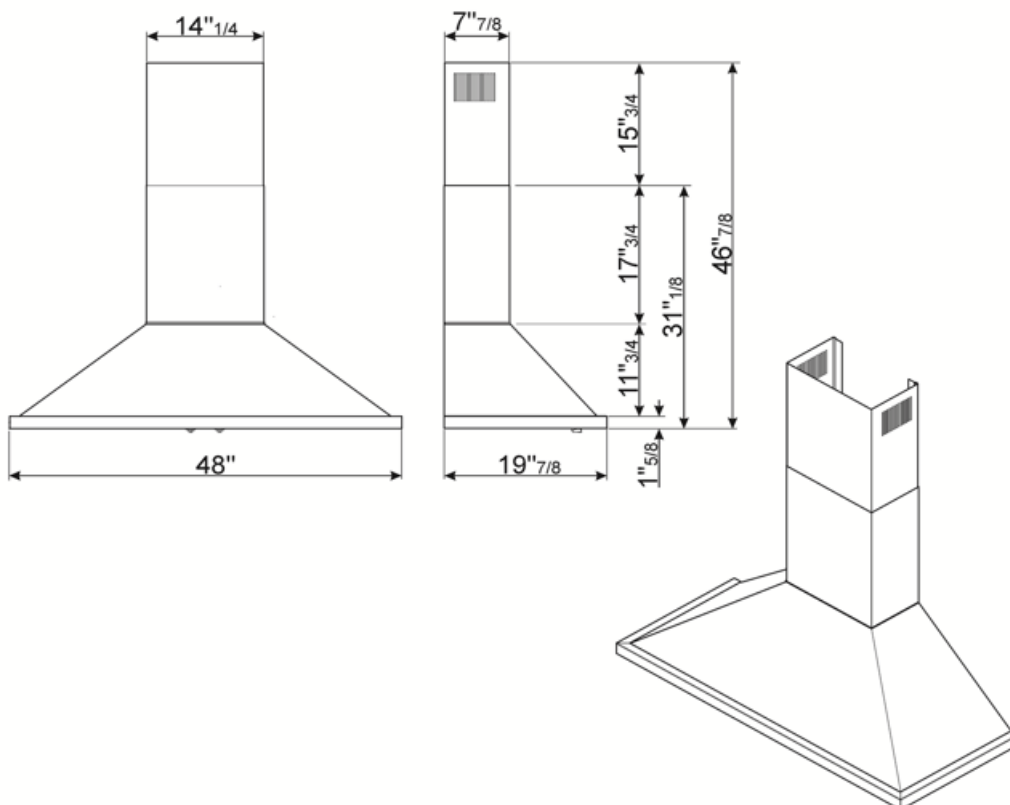

Speed 3	437.5	69
Speed 4	573.5	69

Electrical Connection

Electrical connection rating	535 W	Power supply cable length	1000 "
Voltage	120 V	Plug	No
Frequency (Hz)	60 Hz		

Also available

Alternative colours available	White, Black, Stainless steel, Anthracite, Green, Red, Orange	Available colours	KPF48UWH/BL/X/AN/OG/RD/OR

Optional accessories

Charcoal filter