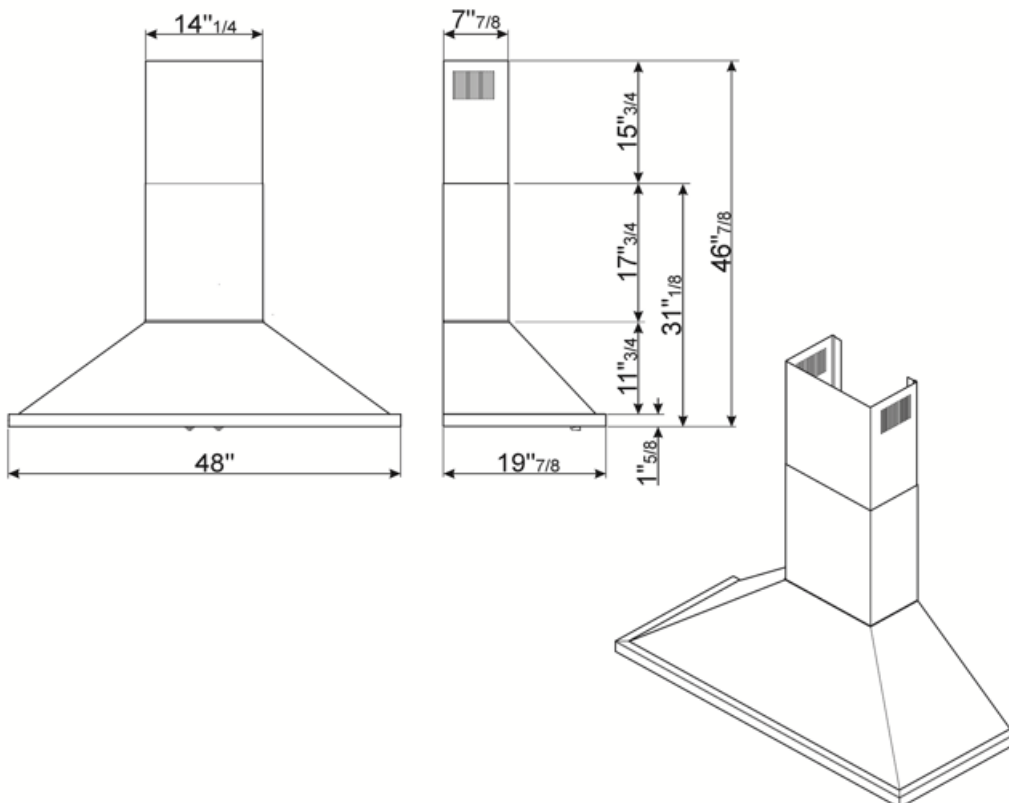

Speed 3	437.5	69
Speed 4	573.5	69

Electrical Connection

Electrical connection rating	535 W	Power supply cable length	1000 "
Voltage	120 V	Plug	No
Frequency (Hz)	60 Hz		

Also available

Alternative colours available	White, Black, Stainless steel, Anthracite, Green, Red, Orange	Available colours	KPF48UWH/BL/X/AN/OG/RD/OR

Optional accessories

Charcoal filter