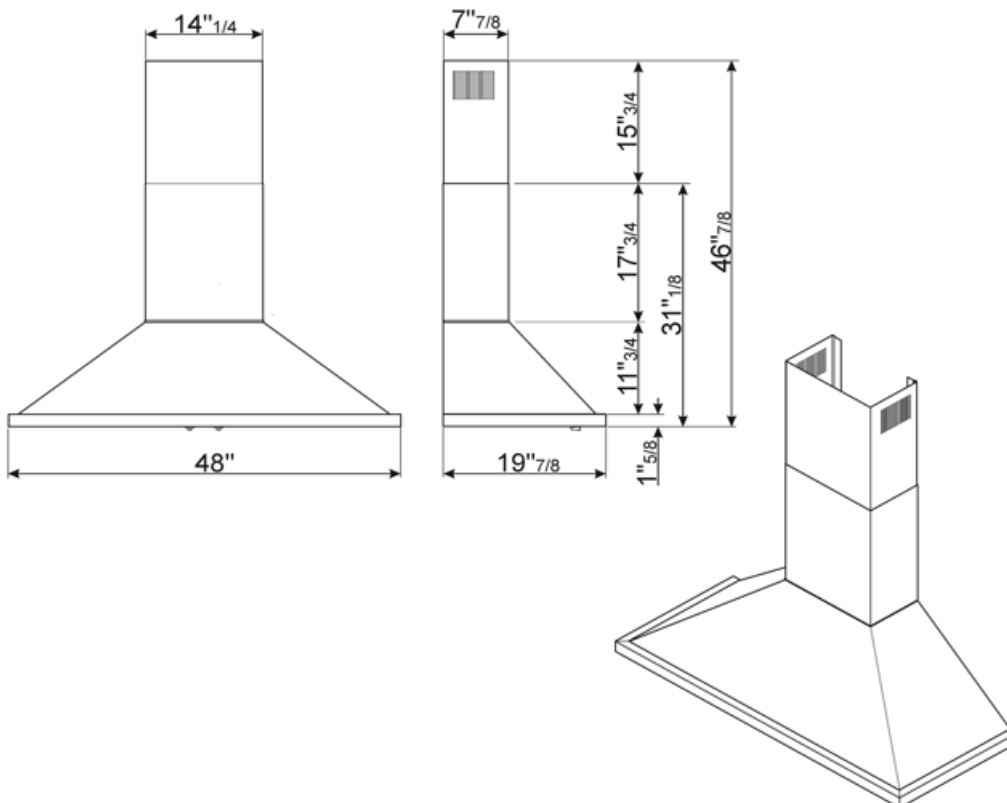

Speed 3	437.5	69
Speed 4	573.5	69

Electrical Connection

Electrical connection rating	535 W	Power supply cable length	1000 "
Voltage	120 V	Plug	No
Frequency (Hz)	60 Hz		

Also available

Alternative colours available	White, Black, Stainless steel, Anthracite, Green, Red, Orange	Available colours	KPF48UWH/BL/X/AN/OG/RD/OR

Optional accessories

Charcoal filter