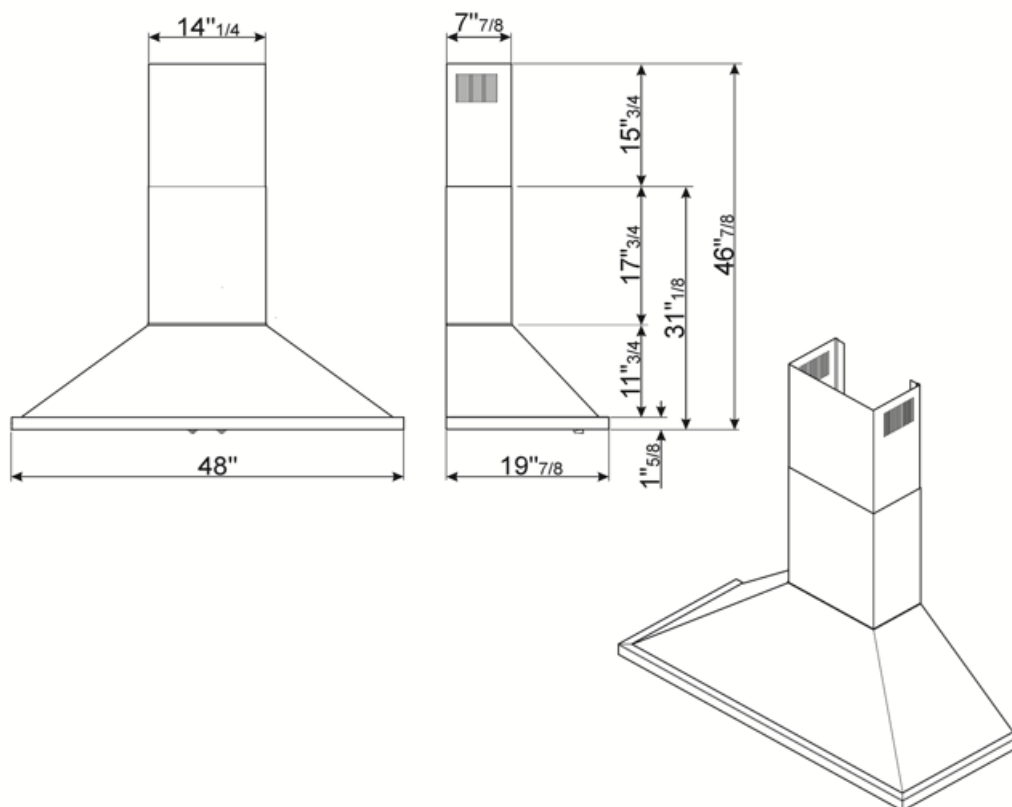

Electrical Connection

Electrical connection rating	535 W	Power supply cable length	1000 "
Voltage	120 V	Plug	No
Frequency (Hz)	60 Hz		

Also available

Available colors	White, Black, Stainless steel, Anthracite, Green, Red, Orange	Available colors	KPF48UWH/BL/X/AN/OG/RD/OR

Optional accessories

Charcoal filter