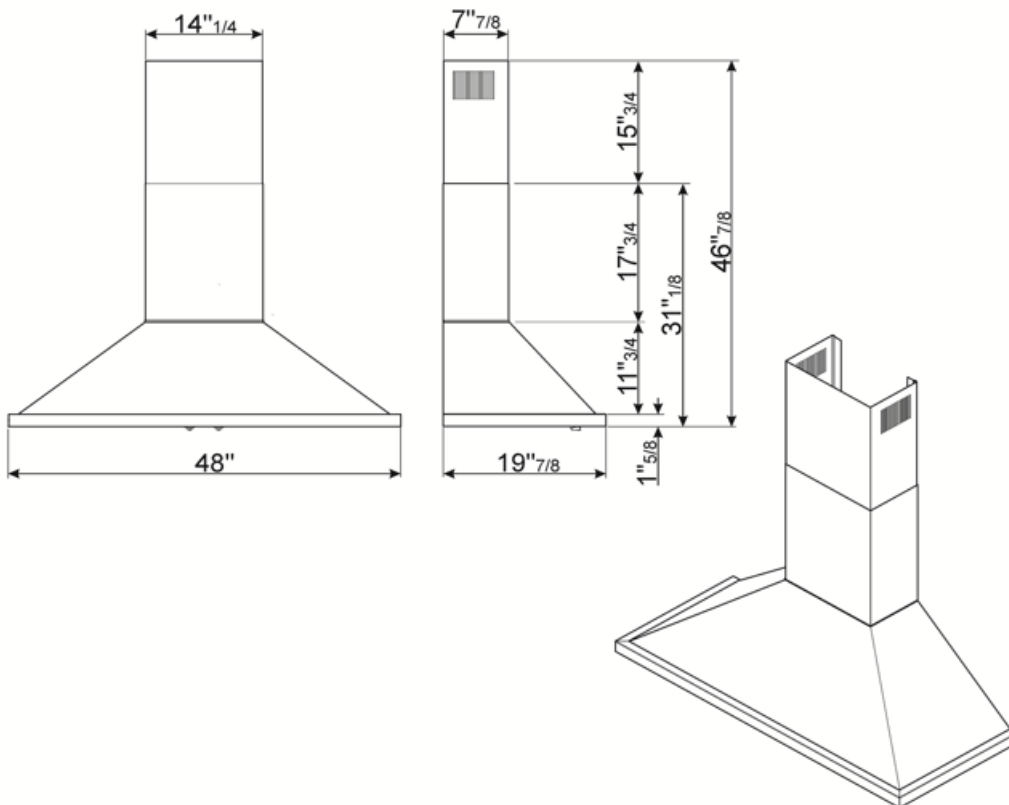

Electrical Connection

Electrical connection rating	535 W	Frequency (Hz)	60 Hz
Voltage	120 V	Power supply cable length	1000 "

Also available

Available colors	White, Black, Stainless steel, Anthracite, Green, Red, Orange	Available colors	KPF48UWH/BL/X/AN/OG/RD/OR

Optional accessories

Charcoal filter