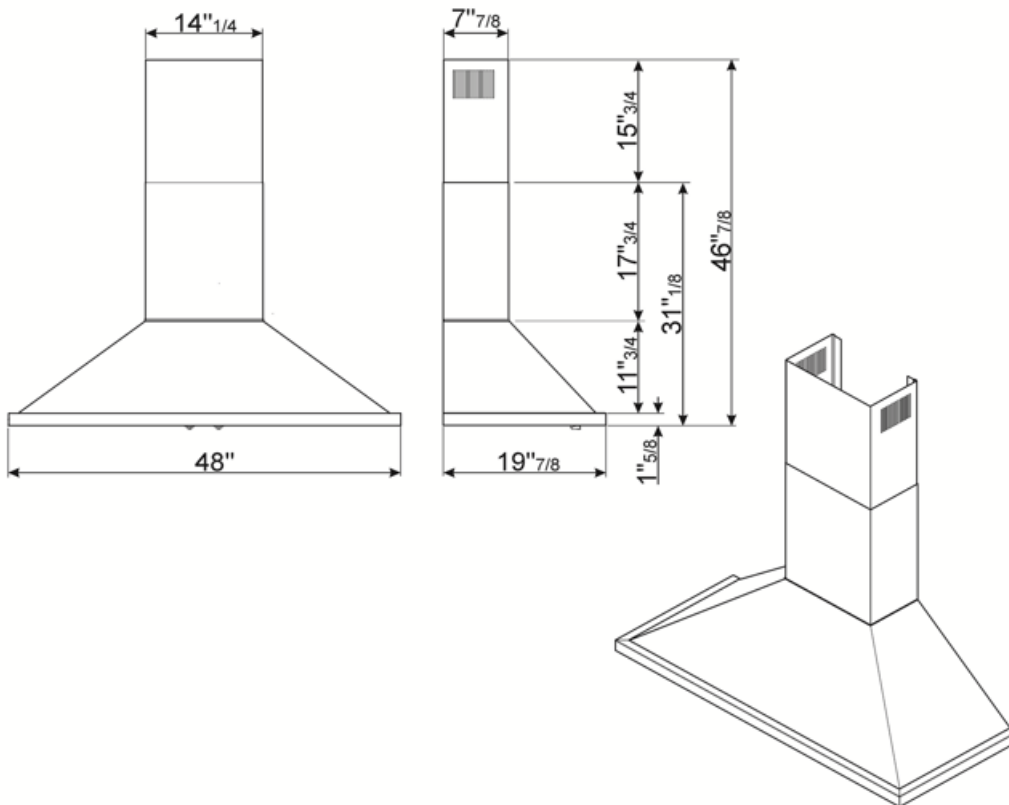

Extraction rate [CFM]	Noise level [dBA]
Speed level 1	210.5	53
Speed 2	317	62
Speed 3	437.5	69
Speed level 4	573.5	69

Electrical Connection

Electrical connection rating	535 W	Frequency (Hz)	60 Hz
Voltage	120 V	Power supply cable length	1000 "

Also available

Available colors	White, Black, Stainless steel, Anthracite, Green, Red, Orange	Available colors	KPF48UWH/BL/X/AN/OG/RD/OR