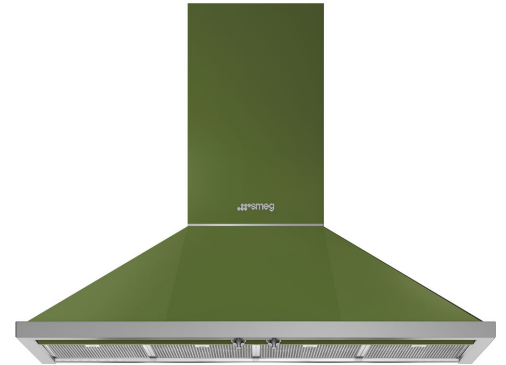

# KPF48UOG

Product family	Hood
Hood Type	Decorative wall hood
Design	Chimney
Extraction	Vented
Material	Stainless steel
Stainless steel type	Brushed
EAN code	8017709261719
Hood width	48 "

## Technical Features

			
No. of lights	4	No. of filters	4
Lighting	LED	Anti-grease filters	Stainless steel
Light power	20 W	Vent outlet	150 "
Light color temperature scale (°K)	4000 °K	Minimum distance from gas cooktop	30 "
Maximum extraction capacity at free mode	577.5 CFM	Minimum distance from electric cooktop	26 "
Motor power	455 W	Non-return valve	Yes