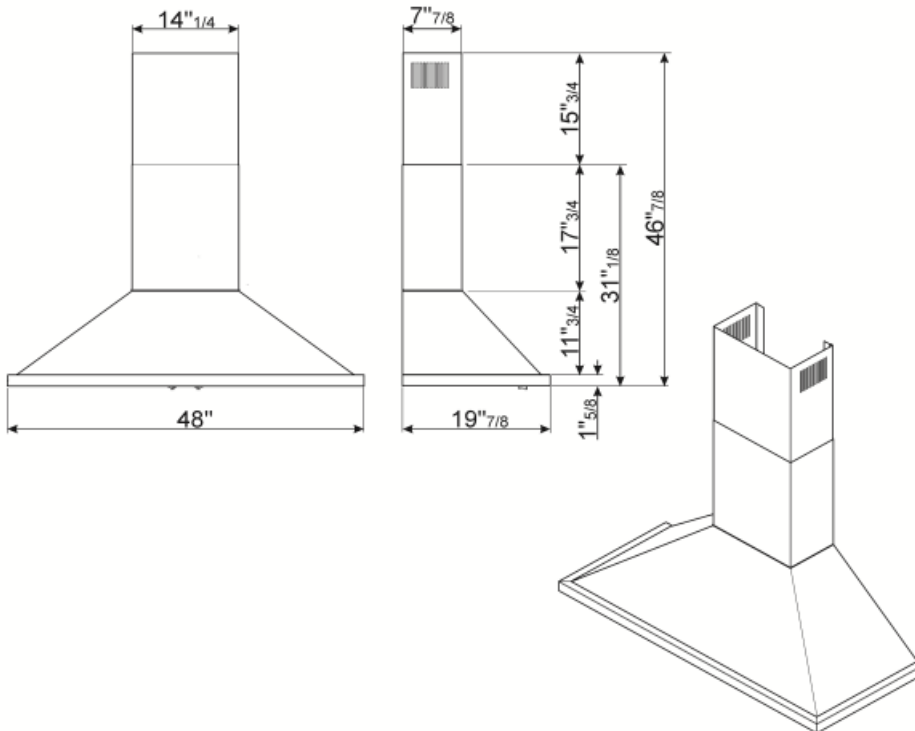

Extraction rate [CFM]	Noise level [dB(A)]
Speed level 1	210.5	53
Speed 2	317	62
Speed 3	437.5	69
Speed level 4	573.5	75

Electrical Connection

Electrical connection rating	535 W	Frequency (Hz)	60 Hz
Voltage	120 V	Power supply cable length	1000 "

Also available

Available colors	White, Black, Stainless steel, Anthracite, Green, Red, Orange	Available colors	KPF48UWH/BL/X/AN/OG/RD/OR