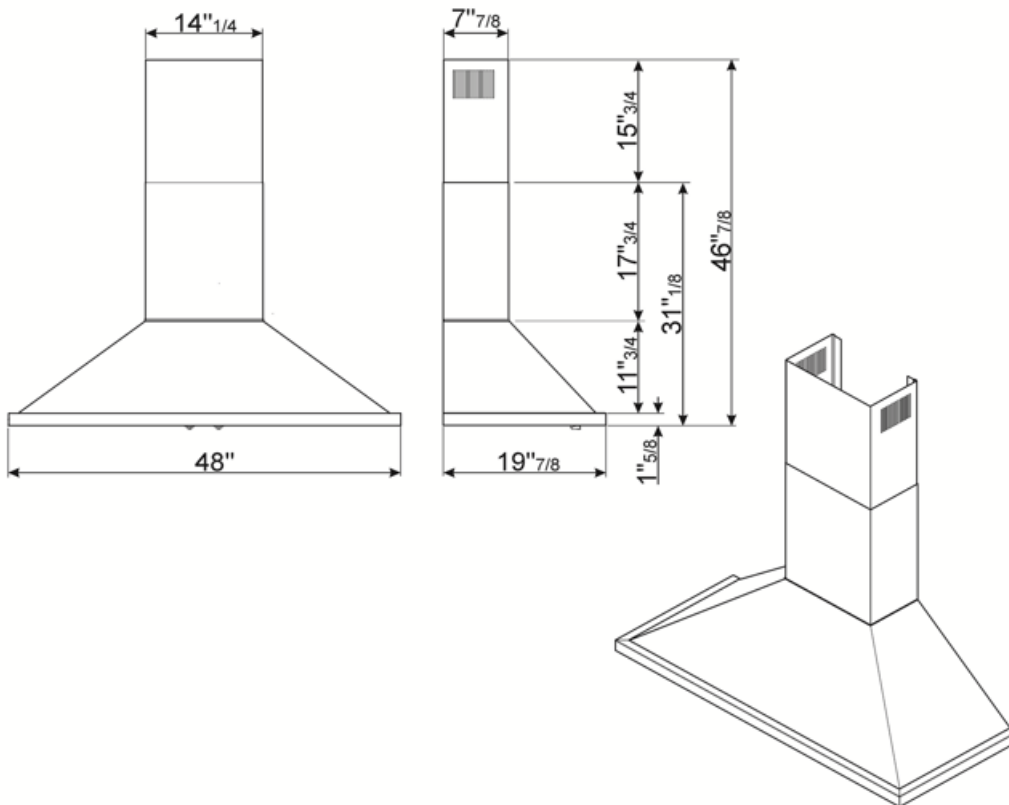

Extraction rate [CFM]	Noise level [dBA]
Speed level 1	210.5	53
Speed 2	317	62
Speed 3	437.5	69
Speed level 4	573.5	75

Electrical Connection

Electrical connection rating	535 W	Frequency (Hz)	60 Hz
Voltage	120 V	Power supply cable length	1000 "

Also available

Available colors	White, Black, Stainless steel, Anthracite, Green, Red, Orange	Available colors	KPF48UWH/BL/X/AN/OG/RD/OR