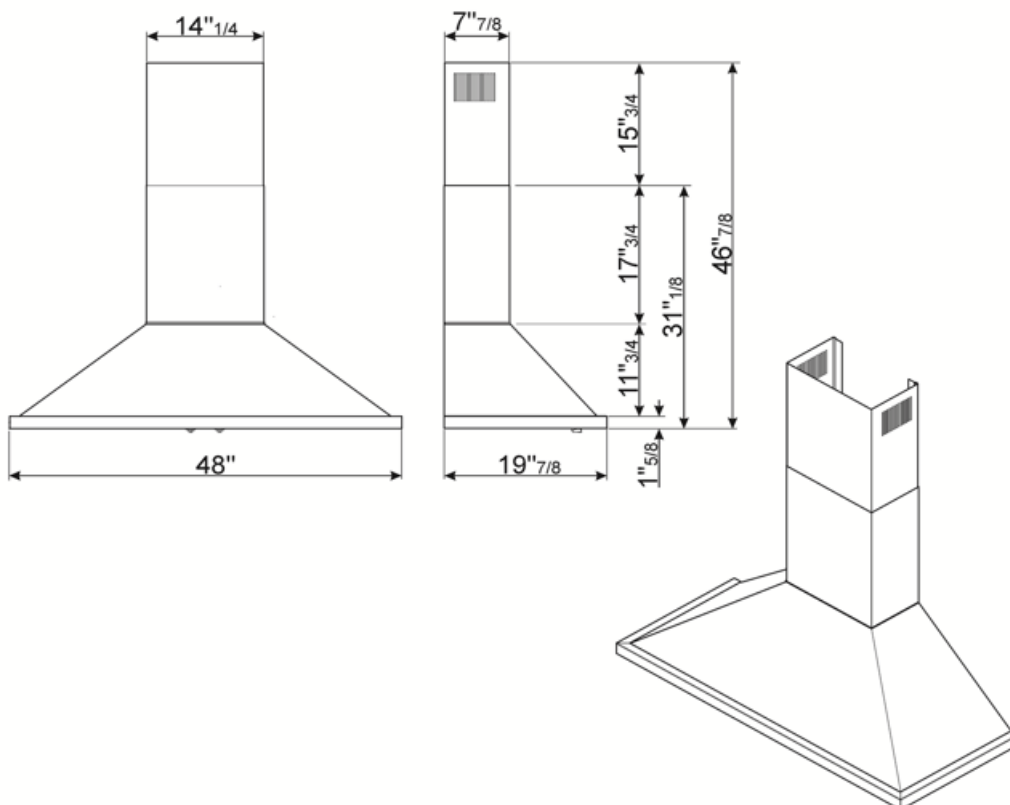

Speed 3	437.5	69
Speed 4	573.5	75

Electrical Connection

Electrical connection rating	535 W	Power supply cable length	1000 "
Voltage	120 V	Plug	No
Frequency (Hz)	60 Hz		

Also available

Alternative colours available	White, Black, Stainless steel, Anthracite, Green, Red, Orange	Available colours	KPF48UWH/BL/X/AN/OG/RD/OR

Optional accessories

Charcoal filter