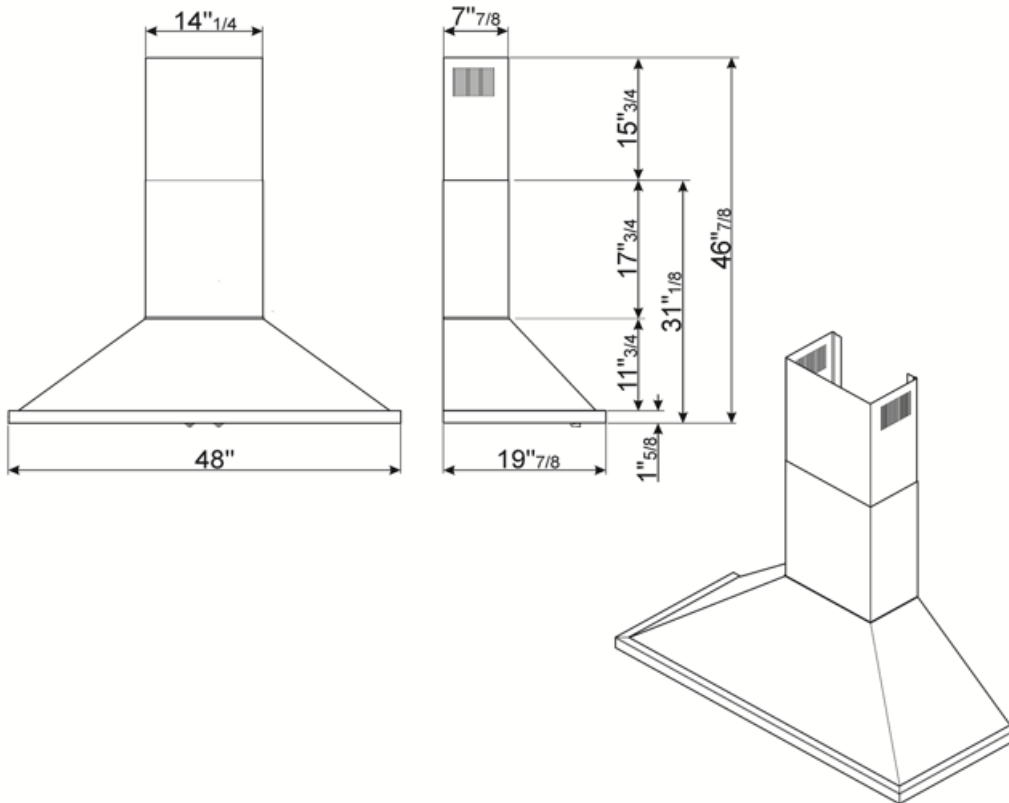

Speed 2	317	62
Speed 3	437.5	69
Speed 4	573.5	75

Electrical Connection

Electrical connection rating	535 W	Frequency (Hz)	60 Hz
Voltage	120 V	Power supply cable length	1000 "

Also available

Alternative colours available

White, Black, Stainless steel, Anthracite, Green, Red, Orange

Available colours

KPF48UWH/BL/X/AN/OG/RD/OR