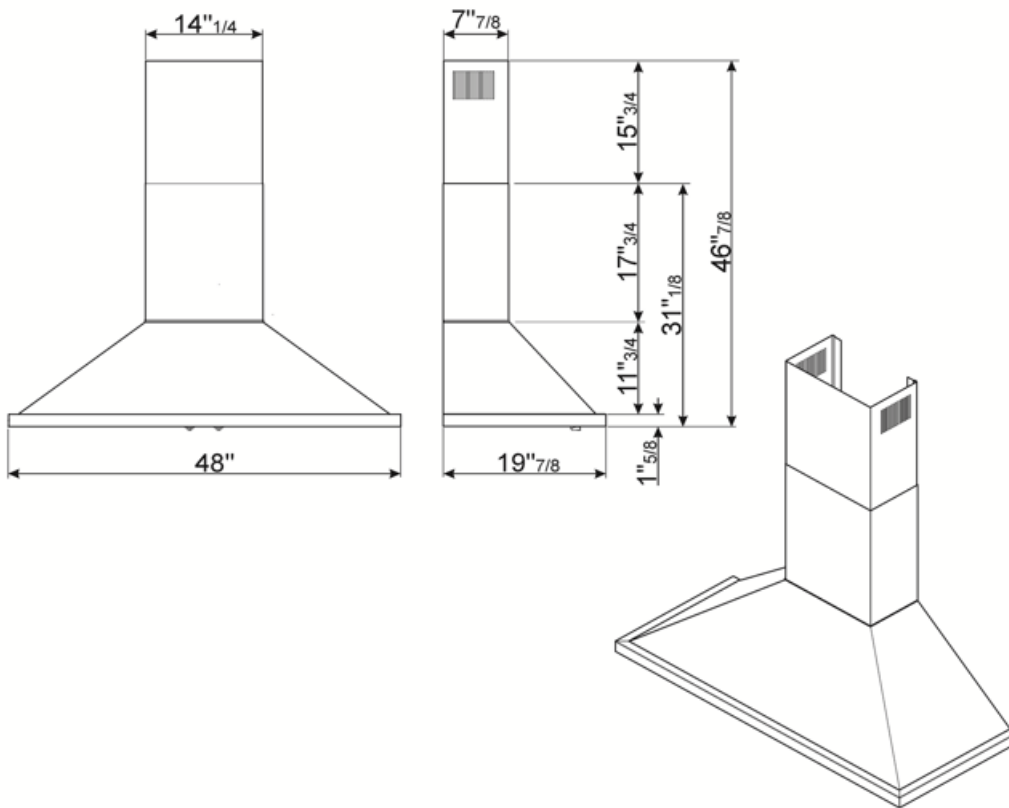

Speed 3	437.5	69
Speed 4	573.5	75

Electrical Connection

Electrical connection rating	535 W	Frequency (Hz)	60 Hz
Voltage	120 V	Power supply cable length	1000 "

Also available

Alternative colours available	White, Black, Stainless steel, Anthracite, Green, Red, Orange	Available colours	KPF48UWH/BL/X/AN/OG/RD/OR

Optional accessories

Charcoal filter