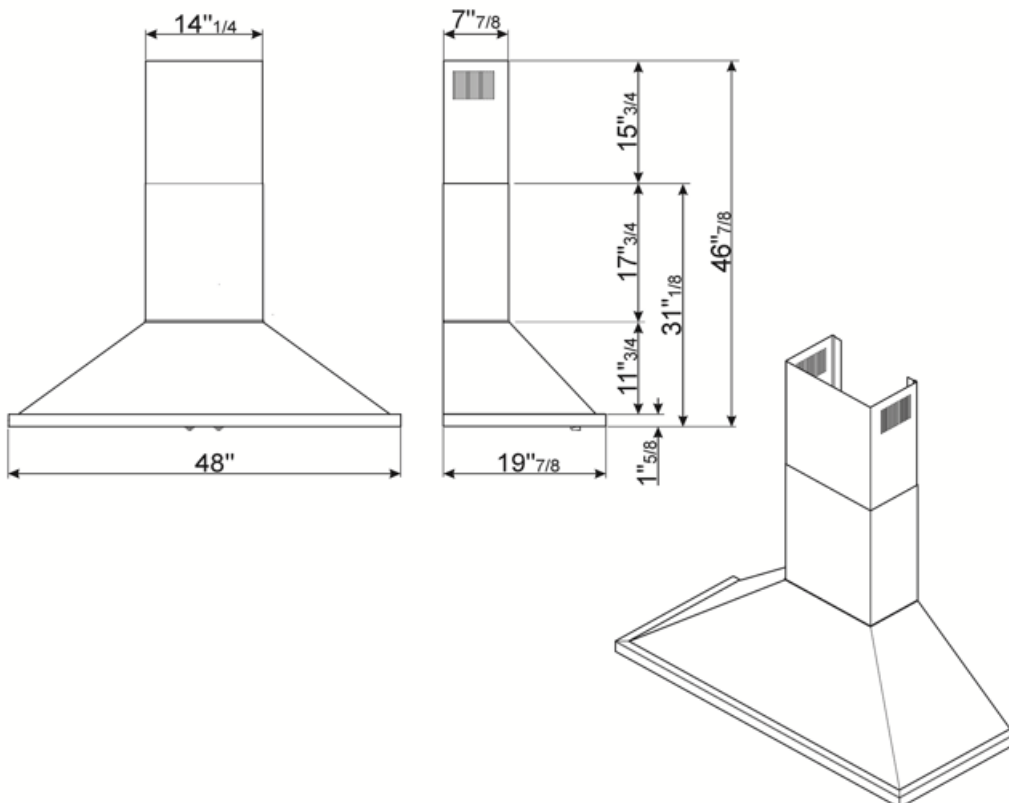

Speed 3	437.5	69
Speed 4	573.5	75

Electrical Connection

Electrical connection rating	535 W	Power supply cable length	1000 "
Voltage	120 V	Plug	No
Frequency (Hz)	60 Hz		

Also available

Alternative colours available	White, Black, Stainless steel, Anthracite, Green, Red, Orange	Available colours	KPF48UWH/BL/X/AN/OG/RD/OR

Optional accessories

Charcoal filter