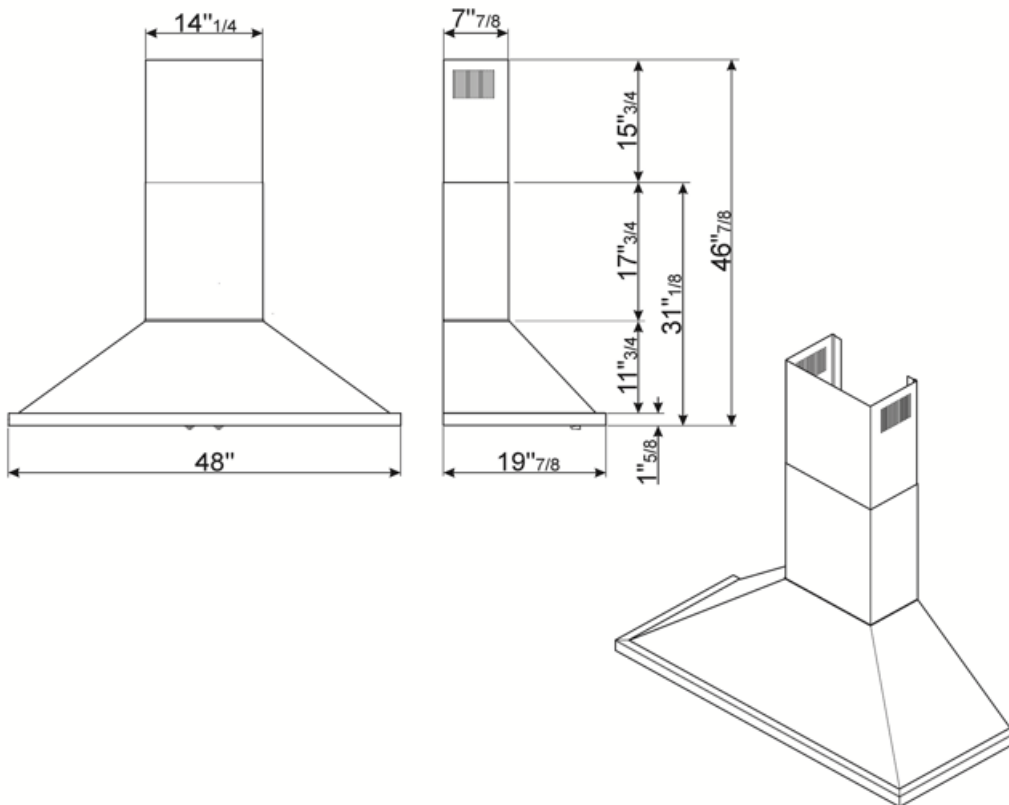

Electrical Connection

Electrical connection rating	535 W	Power supply cable length	1000 "
Voltage	120 V	Plug	No
Frequency (Hz)	60 Hz		

Also available

Available colors	White, Black, Stainless steel, Anthracite, Green, Red, Orange	Available colors	KPF48UWH/BL/X/AN/OG/RD/OR

Optional accessories

Charcoal filter