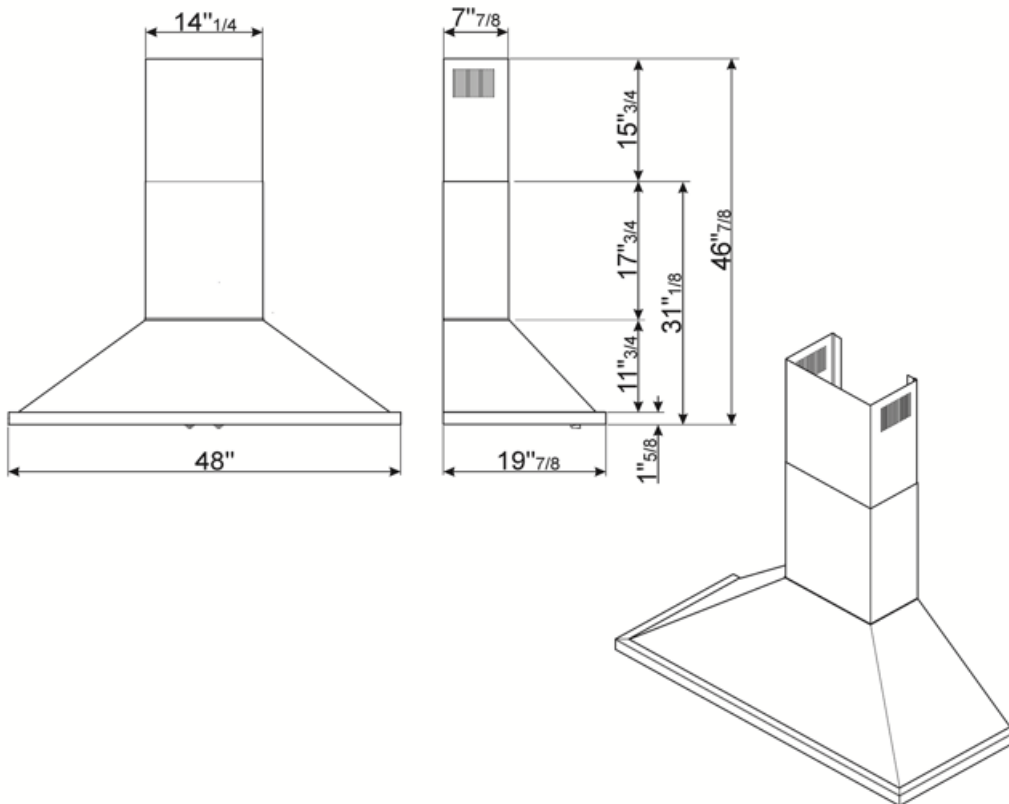

Speed 3	437.5	69
Speed 4	573.5	75

Electrical Connection

Electrical connection rating	535 W	Power supply cable length	1000 "
Voltage	120 V	Plug	No
Frequency (Hz)	60 Hz		

Also available

Alternative colours available	White, Black, Stainless steel, Anthracite, Green, Red, Orange	Available colours	KPF48UWH/BL/X/AN/OG/RD/OR

Optional accessories

Charcoal filter