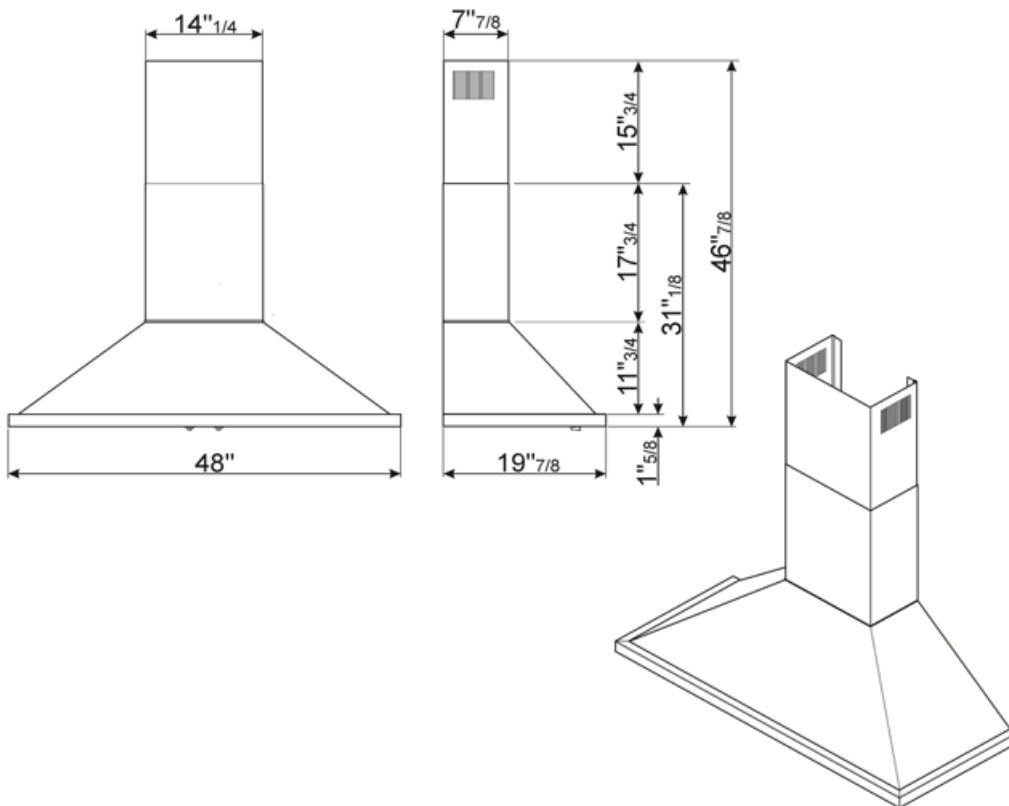

Speed 3	437.5	69
Speed 4	573.5	75

Electrical Connection

Electrical connection rating	535 W	Frequency (Hz)	60 Hz
Voltage	120 V	Power supply cable length	1000 "

Also available

Alternative colours available	White, Black, Stainless steel, Anthracite, Green, Red, Orange	Available colours	KPF48UWH/BL/X/AN/OG/RD/OR

Optional accessories

Charcoal filter