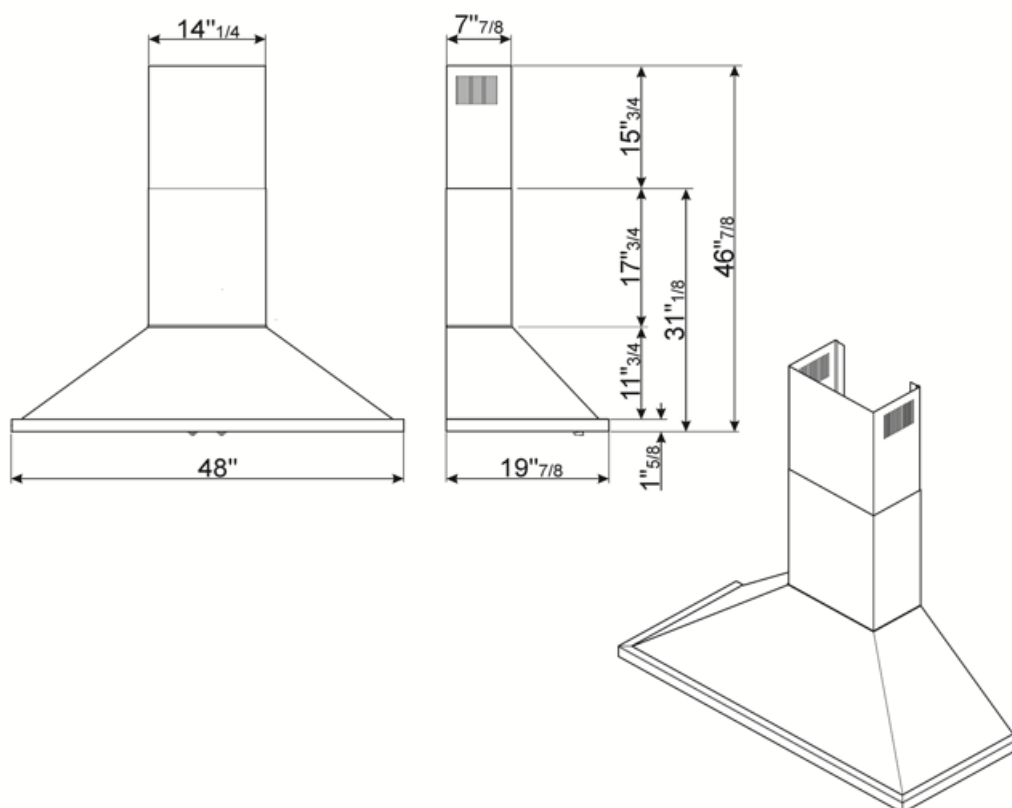

Speed 3	437.5	69
Speed 4	573.5	75

Electrical Connection

Electrical connection rating	535 W	Power supply cable length	1000 "
Voltage	120 V	Plug	No
Frequency (Hz)	60 Hz		

Also available

Alternative colours available	White, Black, Stainless steel, Anthracite, Green, Red, Orange	Available colours	KPF48UWH/BL/X/AN/OG/RD/OR

Optional accessories

Charcoal filter