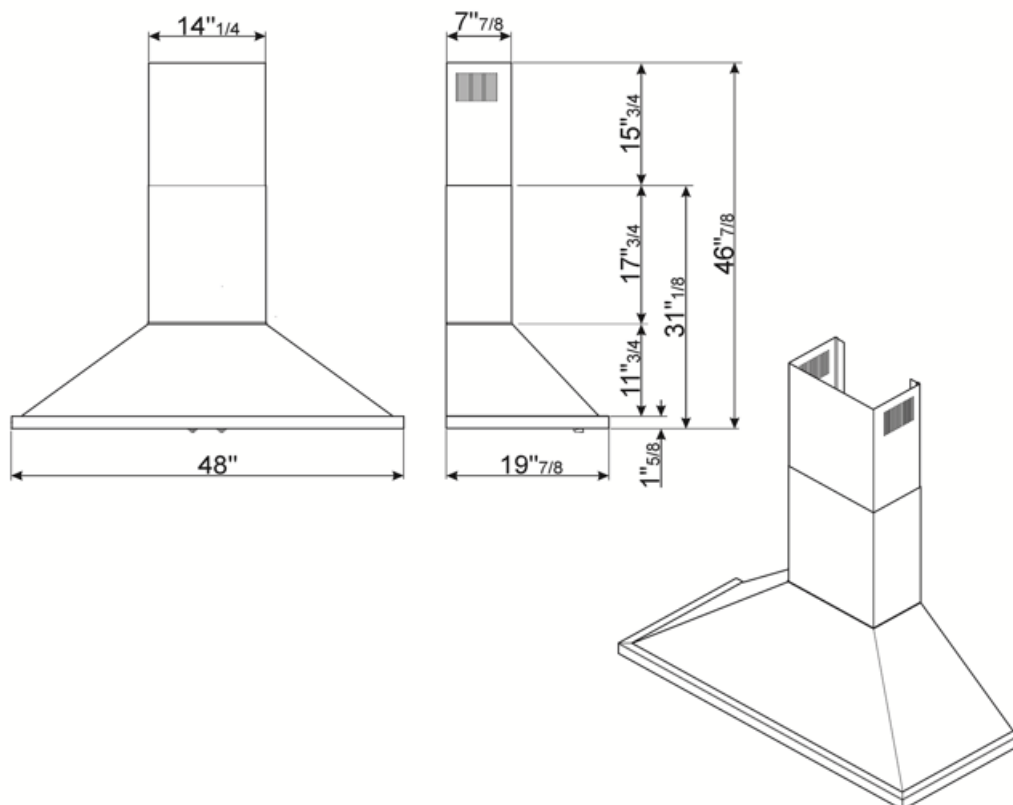

Speed 3	437.5	69
Speed 4	573.5	75

Electrical Connection

Electrical connection rating	535 W	Power supply cable length	1000 "
Voltage	120 V	Plug	No
Frequency (Hz)	60 Hz		

Also available

Alternative colours available	White, Black, Stainless steel, Anthracite, Green, Red, Orange	Available colours	KPF48UWH/BL/X/AN/OG/RD/OR

Optional accessories

Charcoal filter