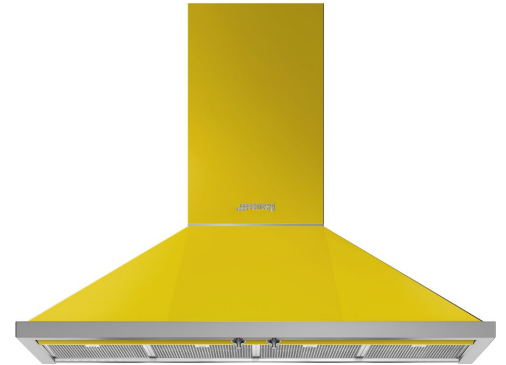

KPF48UYW

Product family	Hood
Hood Type	Decorative wall hood
Design	Chimney
Extraction	Vented
Material	Stainless steel
Stainless steel type	Brushed
EAN code	8017709259105
Hood width	48 "

Aesthetic

Aesthetics	Portofino	Silkscreen color	Black
Color	Yellow	Logo	Applied

Controls

Control setting	Control knobs	Control knobs	Portofino
No. of controls	2	Controls color	Stainless steel effect

Programs / Functions

Speed levels	4
--------------	---

Technical Features

			
No. of lights	4	No. of filters	4
Lighting	LED	Anti-grease filters	Stainless steel
Light power	20 W	Vent outlet	5 7/8 "
Light color temperature scale (°K)	4000 °K	Minimum distance from gas cooktop	750 "
Maximum extraction capacity at free mode	577.5 CFM	Minimum distance from electric cooktop	650 "
Motor power	455 W	Non-return valve	Yes