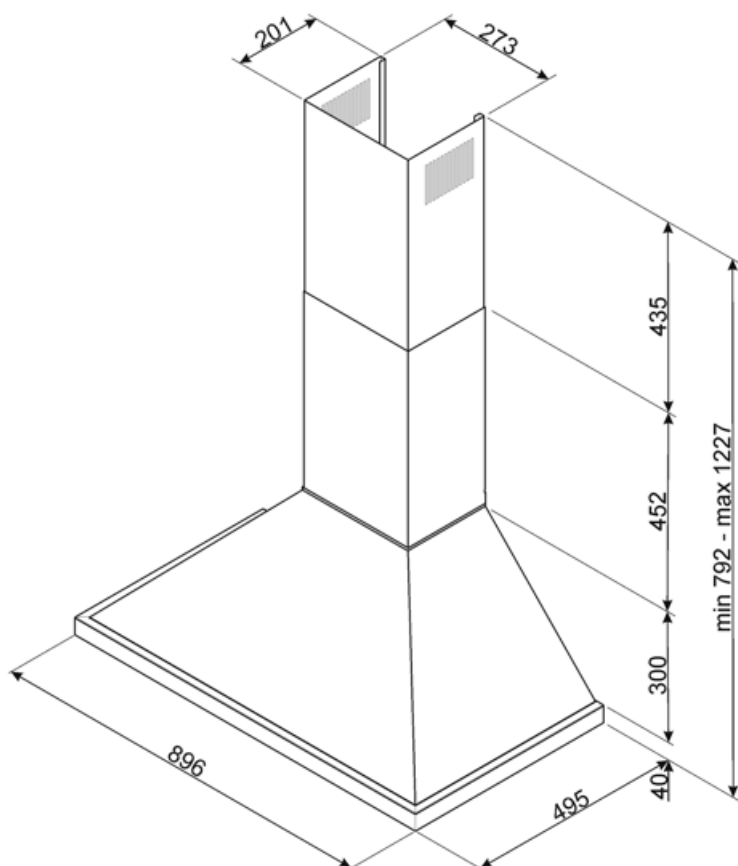

Speed 3	630	67
Intensive speed	781	72

Electrical Connection

Electrical connection rating	277 W	Frequency (Hz)	50-60 Hz
Voltage	220-240 V	Power supply cable length	1000 mm

Also available

Alternative colours available

White, Black, Stainless steel, Anthracite, Yellow, Red, Orange

Available colours

KPFA9WH-BL-X-AN-YW-RD-OR