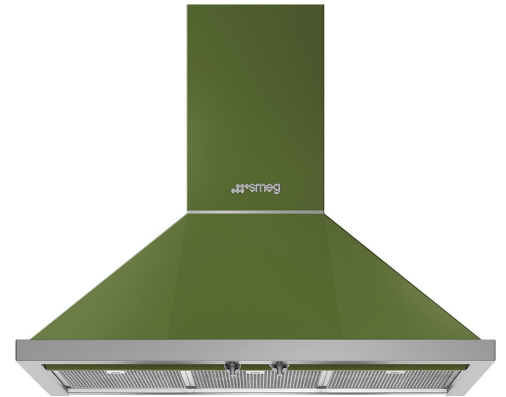

KPFA90G

Product family	Hood
Hood Type	Decorative wall hood
Design	Chimney
Extraction	Extraction
Material	Stainless Steel + Painted Material
Type of steel	Brushed
EAN code	8017709251536
Hood width	90 cm
Aesthetic	Portofino
Colour	Olive green
Serigraphy colour	Black
Logo	Applied

Controls

Control setting	Control knobs	Control knobs	Portofino
No. of controls	2	Controls colour	Steel effect

Program / Functions

No. of speeds	3
Intensive speed	

Technical Features

			
No. of lights	2	No. of filters	3
Light type	LED	Anti-grease filters	Stainless steel
Light Power	2 W	Vent outlet	150 mm
Light color temperature scale (K)	4000 K	Minimum distance from GAS hob	750 mm
Free outlet maximum capacity	815 m ³ /h	Minimum distance from ELECTRIC hob	650 mm
Motor power	275 W	Non return valve	Yes