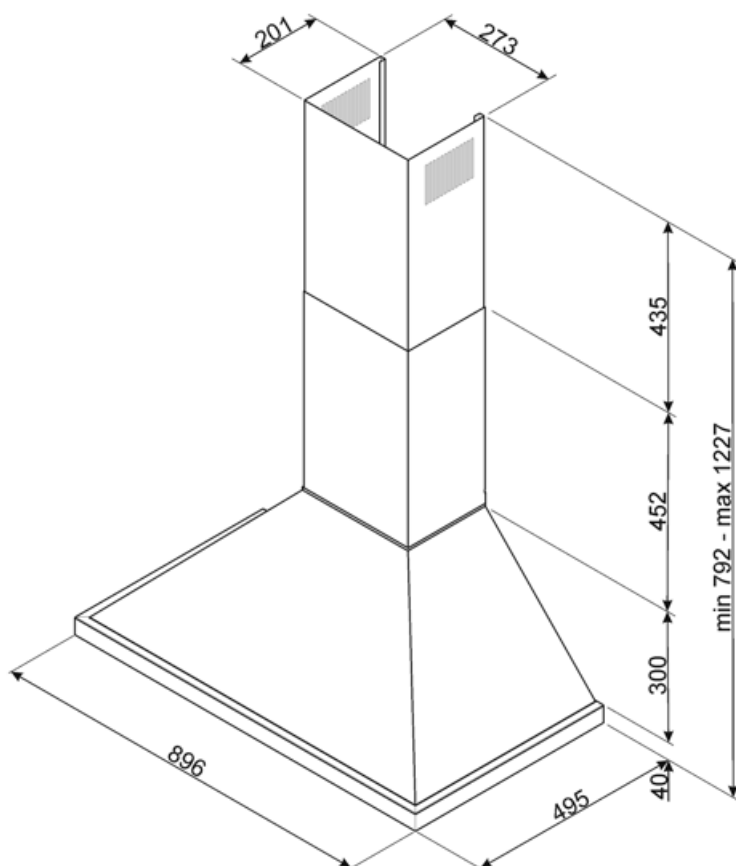

Speed 3	630	67
Intensive speed	781	72

Electrical Connection

Electrical connection rating	277 W	Frequency (Hz)	50-60 Hz
Voltage	220-240 V	Power supply cable length	1000 mm

Also available

Alternative colours available

White, Black, Stainless steel, Anthracite, Yellow, Red, Orange

Available colours

KPFA9WH-BL-X-AN-YW-RD-OR