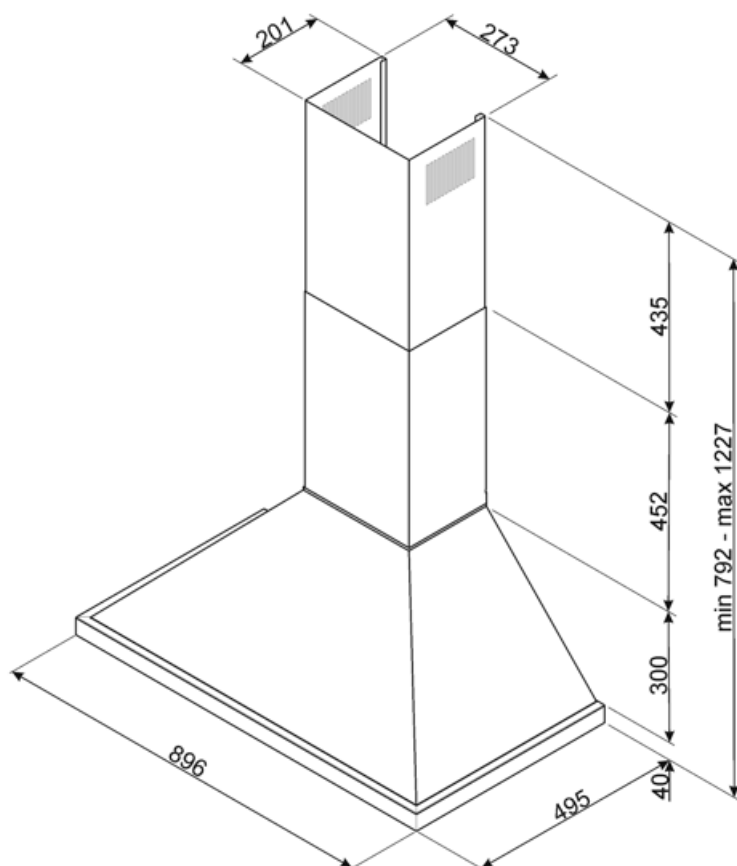

Speed 3	630	67
Intensive speed	781	72

Electrical Connection

Electrical connection rating	277 W	Frequency (Hz)	50-60 Hz
Voltage	220-240 V	Power supply cable length	1000 mm

Also available

Alternative colours available

White, Black, Stainless steel, Anthracite, Yellow, Red, Orange

Available colours

KPFA9WH-BL-X-AN-YW-RD-OR