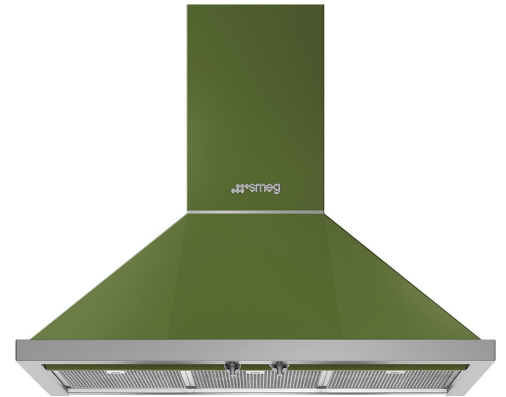

# KPFA90G

Product family	Hood
Hood Type	Decorative wall hood
Design	Chimney
Extraction	Extraction
Material	Stainless Steel + Painted Material
Type of steel	Brushed
EAN code	8017709251536
Hood width	90 cm
Aesthetic	Portofino
Colour	Olive green
Serigraphy colour	Black
Logo	Applied

## Controls

Control setting	Control knobs	Control knobs	Portofino
No. of controls	2	Controls colour	Steel effect

## Technical Features

			
No. of lights	2	No. of filters	3
Light type	LED	Anti-grease filters	Stainless steel
Light Power	2 W	Vent outlet	150 mm
Light color temperature scale (K)	4000 K	Minimum distance from GAS hob	750 mm
Free outlet maximum capacity	815 m <sup>3</sup> /h	Minimum distance from ELECTRIC hob	650 mm
Motor power	275 W	Non return valve	Yes