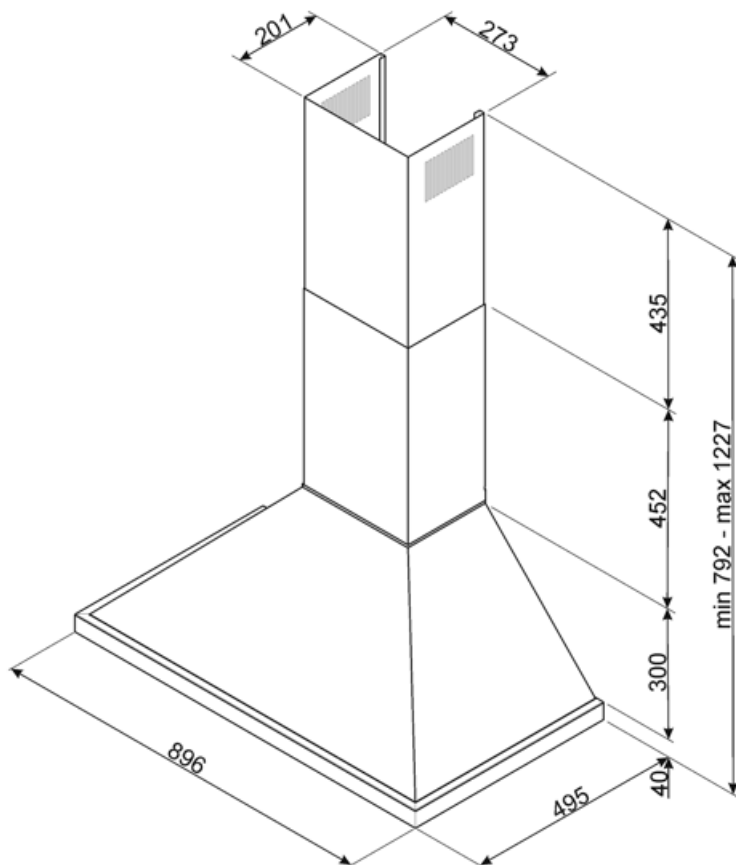

Speed 3	630	67
Intensive speed	781	72

Electrical Connection

Electrical connection rating	277 W	Frequency (Hz)	50-60 Hz
Voltage	220-240 V	Power supply cable length	1000 mm

Also available

Alternative colours available

White, Black, Stainless steel, Anthracite, Yellow, Red, Orange

Available colours

KPFA9WH-BL-X-AN-YW-RD-OR