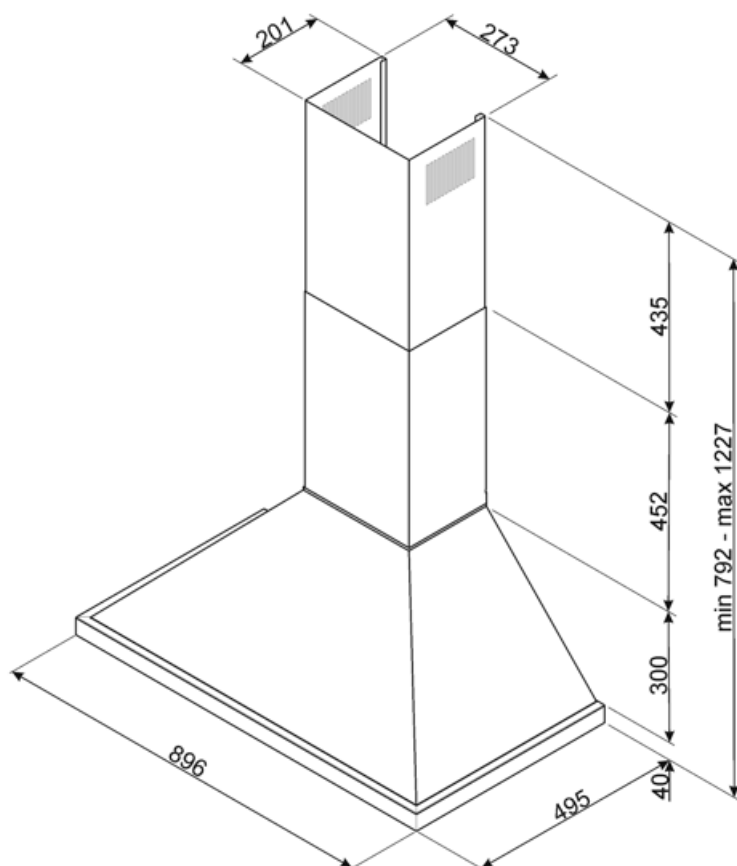

Speed 3	630	67
Intensive speed	781	72

Electrical Connection

Electrical connection rating	277 W	Frequency (Hz)	50-60 Hz
Voltage	220-240 V	Power supply cable length	1000 mm

Also available

Alternative colours available

White, Black, Stainless steel, Anthracite, Yellow, Green, Orange

Available colours

KPFA9WH-BL-X-AN-YW-OG-OR