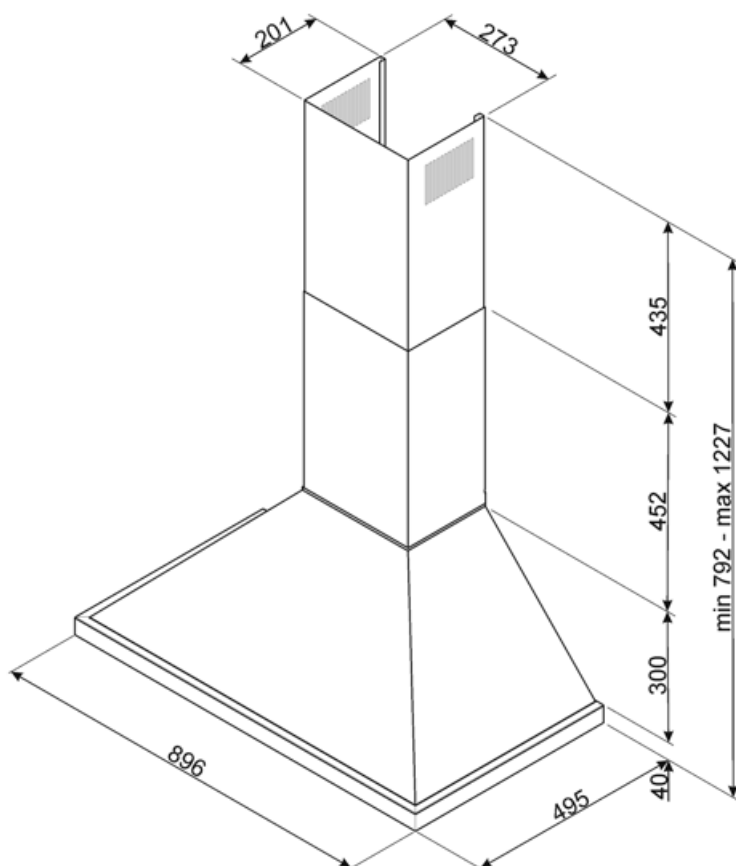

Speed 3	630	67
Intensive speed	781	72

Electrical Connection

Electrical connection rating	277 W	Frequency (Hz)	50-60 Hz
Voltage	220-240 V	Power supply cable length	1000 mm

Also available

Alternative colours available

White, Black, Stainless steel, Anthracite, Yellow, Green, Orange

Available colours

KPFA9WH-BL-X-AN-YW-OG-OR