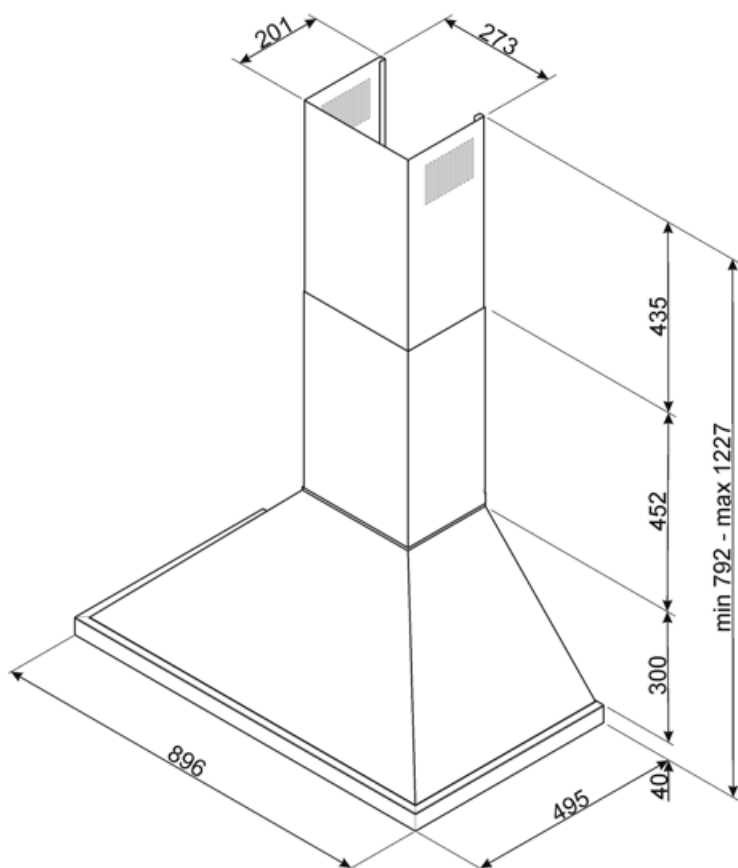

Speed 3	630	67
Intensive speed	781	72

Electrical Connection

Electrical connection rating	277 W	Frequency (Hz)	50-60 Hz
Voltage	220-240 V	Power supply cable length	1000 mm

Also available

Alternative colours available	Black, Stainless steel, Anthracite, Yellow, Green, Red, Orange	Available colours	KPF9ABL-X-AN-YW-OG-RD-OR