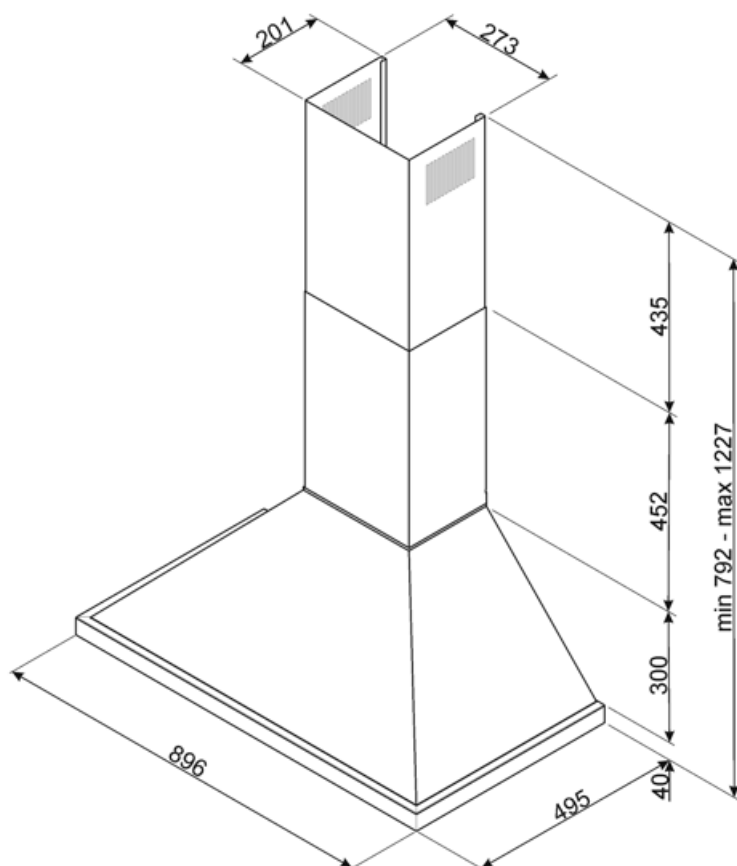

Speed 3	630	67
Intensive speed	781	72

Electrical Connection

Electrical connection rating	277 W	Frequency (Hz)	50-60 Hz
Voltage	220-240 V	Power supply cable length	1000 mm

Also available

Alternative colours available

Black, Stainless steel, Anthracite, Yellow, Green, Red, Orange

Available colours

KPF9ABL-X-AN-YW-OG-RD-OR