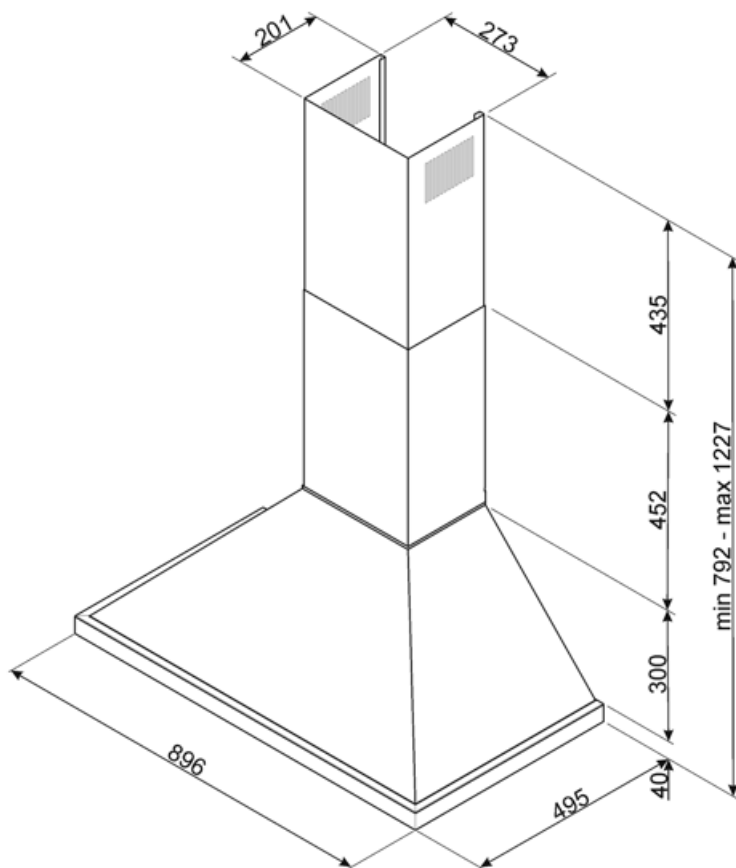

Speed 3	630	67
Intensive speed	781	72

Electrical Connection

Electrical connection rating	277 W	Frequency (Hz)	50-60 Hz
Voltage	220-240 V	Power supply cable length	1000 mm

Also available

Alternative colours available

White, Black, Anthracite, Yellow, Green, Red, Orange

Available colours

KPFA9WH-BL-AN-YW-OG-RD-OR