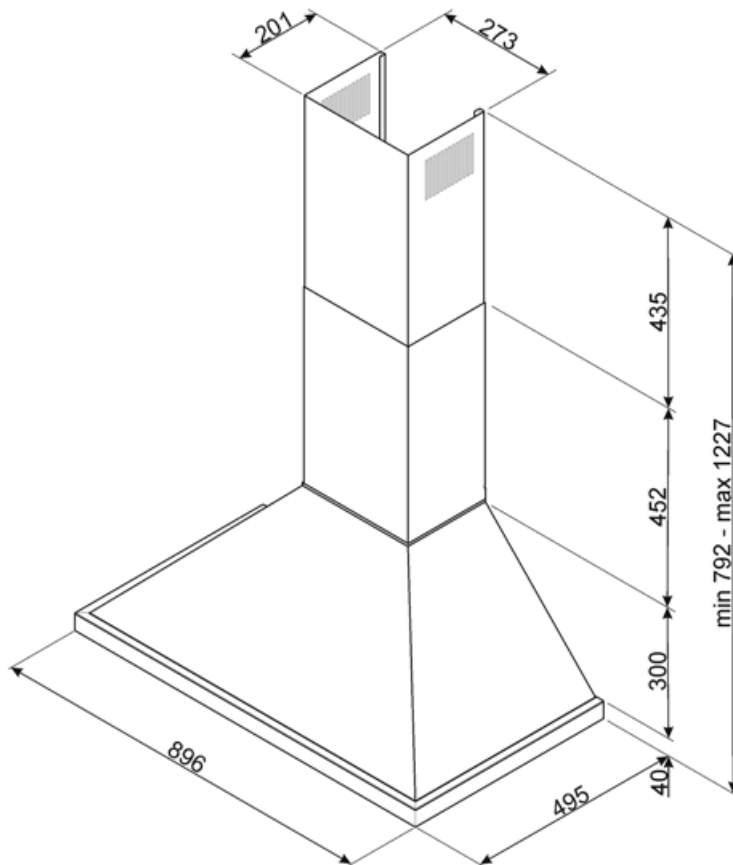

Speed 3	630	67
Intensive speed	781	72

Electrical Connection

Electrical connection rating	277 W	Frequency (Hz)	50-60 Hz
Voltage	220-240 V	Power supply cable length	1000 mm

Also available

Alternative colours available

White, Black, Anthracite, Yellow, Green, Red, Orange

Available colours

KPFA9WH-BL-AN-YW-OG-RD-OR