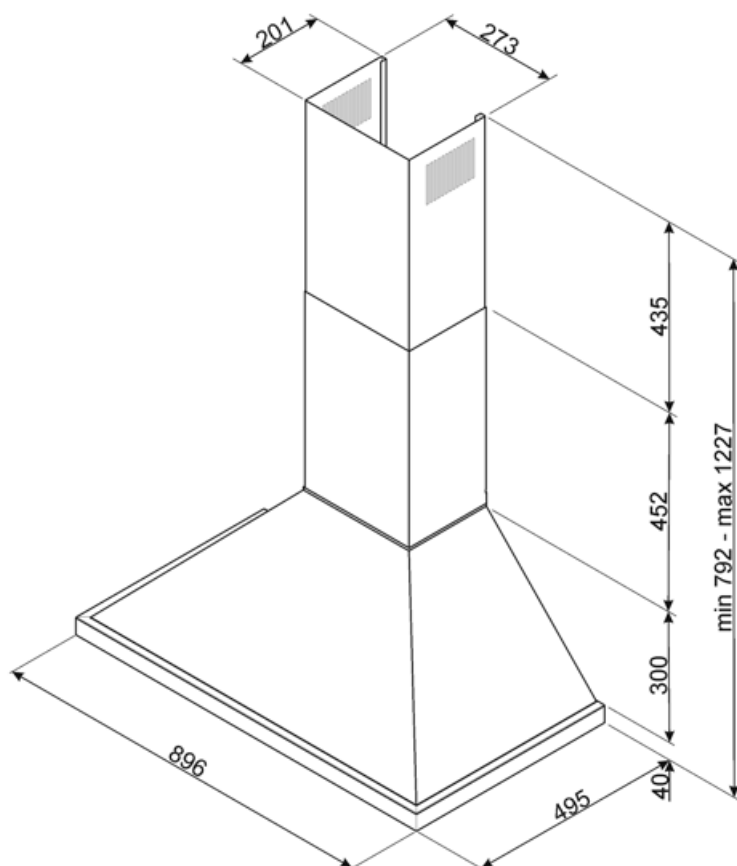

Speed 3	630	67
Intensive speed	781	72

Electrical Connection

Electrical connection rating	277 W	Frequency (Hz)	50-60 Hz
Voltage	220-240 V	Power supply cable length	1000 mm

Also available

Alternative colours available

White, Black, Stainless steel, Anthracite, Green, Red, Orange

Available colours

KPFA9WH-BL-X-AN-OG-RD-OR