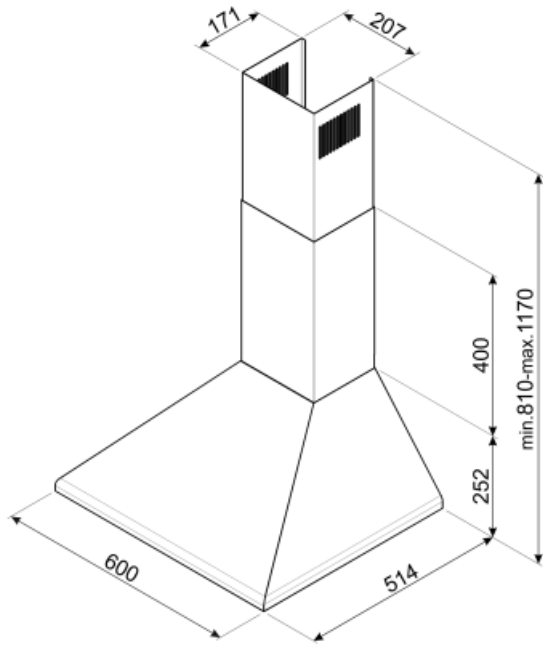

Extraction rate IEC 61591 [m³/h]	Noise level IEC 60704-2-13 [dBA]
Speed 1	351	53
Speed 2	420	57
Speed 3	635	67

Performance / Energy Label

Annual Efficiency Consumption (AEchood)	60 kWh/year	Airbourne acoustical A-weighted sound Power Emission at minimum speed (SPEmin)	53 dBA
Energy efficiency class (EEC)	B	Airborne acoustical A-weighted sound Power Emission at maximum speed (SPEmax)	67 dBA
Fluid Dynamic Efficiency (FDE)	26	Time increase factor (F)	1,1
Fluid Dynamic Efficiency class (FDEC)	B	Energy Efficiency Index per first cavity	62,2
Lighting Efficiency (LE)	100,2 lux/W	Measured air flow rate at best efficiency point (Qbep)	355 m³/h
Lighting Efficiency Class (LEC)	A	Measured air pressure at best efficiency point (Qbep)	385 Pa
Grease Filtering Efficiency (GFE)	74,4 %	Measured electric power input at best efficiency point (Wbep)	146 W
Grease Filtering Efficiency Class (GFEC)	D	Normal Power of the light system (WI)	2 W
Air flow at minumum speed (Qmin)	351 m³/h	Average illumination of the light on the cooking surface (Emiddle)	221 lux
Maximum extraction rate	635 m³/h	Sound power level at highest setting (Lwa)	67 dBA

Electrical Connection

Nominal power	202 W	Frequency (Hz)	50-60 Hz
Voltage	220-240 V	Power supply cable length	1000 mm

Also available

Alternative colours available	Black, Stainless steel, Cream