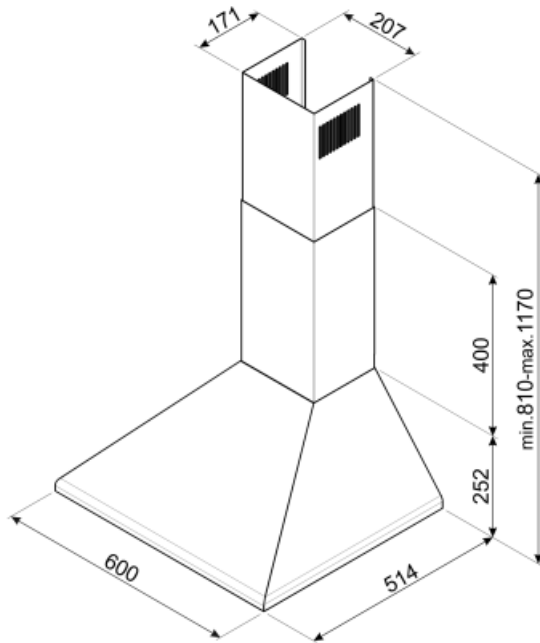

Extraction rate IEC 61591 [m³/h]	Noise level IEC 60704-2-13 [dB(A)]
Speed 1	351	53
Speed 2	420	57
Speed 3	635	67

Performance / Energy Label

B

Annual Efficiency Consumption (AEChood)	60 kWh/year	Airbourne acouistical A-weighted sound Power Emission at minimum speed (SPEmin)	53 dB(A)
Energy efficiency class (EEC)	B	Airborne acouistical A-weighted sound Power Emission at maximum speed (SPEmax)	67 dB(A)
Fluid Dynamic Efficiency (FDE)	26	Time increase factor (F)	1.1
Fluid Dynamic Efficiency class (FDEC)	B	Energy Efficiency Index per first cavity	62.2
Lighting Efficiency (LE)	100.2 lux/W	Measured air flow rate at best efficiency point (Qbep)	355 m³/h
Lighting Efficiency Class (LEC)	A	Measured air pressure at best efficiency point (Qbep)	385 Pa
Grease Filtering Efficiency (GFE)	74.4 %	Measured electric power input at best efficiency point (Wbep)	146 W
Grease Filtering Efficiency Class (GFEC)	D	Normal Power of the light system (WI)	2 W
Air flow at minumum speed (Qmin)	351 m³/h	Average illumination of the light on the cooking surface (Emiddle)	221 lux
Maximum extraction rate	635 m³/h	Sound power level at highest setting (Lwa)	67 dB(A)

Electrical Connection

Nominal power	202 W	Frequency (Hz)	50-60 Hz
Voltage	220-240 V	Power supply cable length	1000 mm

Also available

Alternative colours available	Black, Stainless steel, Cream