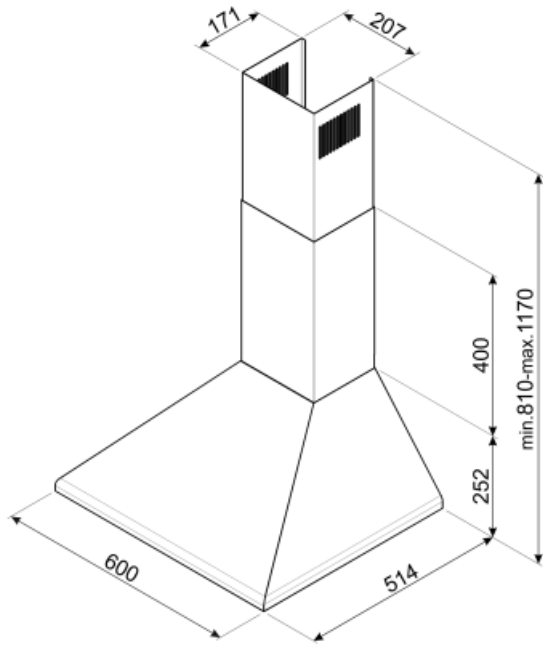

Extraction rate IEC 61591 [m³/h]	Noise level IEC 60704-2-13 [dB(A)]
Speed 1	351	53
Speed 2	420	57
Speed 3	635	67

Performance / Energy Label

B

Annual Efficiency Consumption (AEChood)	60 kWh/year	Airbourne acoustical A-weighted sound Power Emission at minimum speed (SPEmin)	53 dB(A)
Energy efficiency class (EEC)	B	Airborne acoustical A-weighted sound Power Emission at maximum speed (SPEmax)	67 dB(A)
Fluid Dynamic Efficiency (FDE)	26	Time increase factor (F)	1,1
Fluid Dynamic Efficiency class (FDEC)	B	Energy Efficiency Index per first cavity	62,2
Lighting Efficiency (LE)	100,2 lux/W	Measured air flow rate at best efficiency point (Qbep)	355 m³/h
Lighting Efficiency Class (LEC)	A	Measured air pressure at best efficiency point (Qbep)	385 Pa
Grease Filtering Efficiency (GFE)	74,4 %	Measured electric power input at best efficiency point (Wbep)	146 W
Grease Filtering Efficiency Class (GFEC)	D	Normal Power of the light system (WI)	2 W
Air flow at minumum speed (Qmin)	351 m³/h	Average illumination of the light on the cooking surface (Emiddle)	221 lux
Maximum extraction rate	635 m³/h	Sound power level at highest setting (Lwa)	67 dB(A)

Electrical Connection

Nominal power	202 W	Frequency (Hz)	50-60 Hz
Voltage	220-240 V	Power supply cable length	1000 mm

Also available

Alternative colours available	White, Stainless steel, Cream