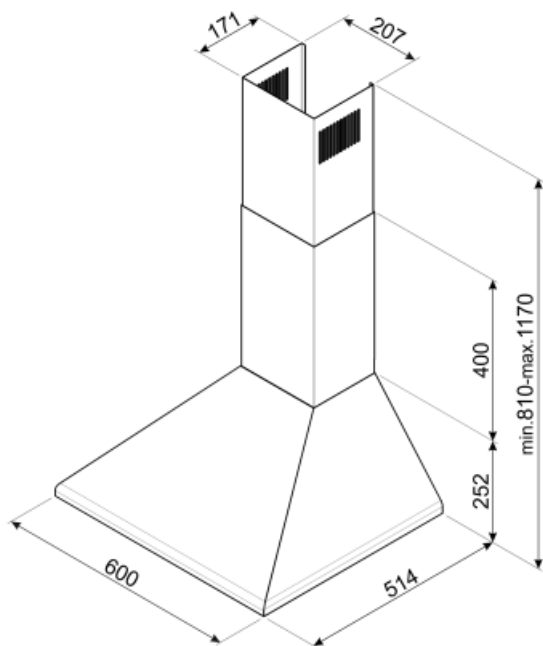

Extraction rate IEC 61591 [m³/h]	Noise level IEC 60704-2-13 [dB(A)]
Speed 1	351	53
Speed 2	420	57
Speed 3	635	67

Performance / Energy Label

Annual Efficiency Consumption (AEchood)	60 kWh/year	Airbourne acoustical A-weighted sound Power Emission at minimum speed (SPEmin)	53 dB(A)
Energy efficiency class (EEC)	B	Airborne acoustical A-weighted sound Power Emission at maximum speed (SPEmax)	67 dB(A)
Fluid Dynamic Efficiency (FDE)	26	Time increase factor (F)	1,1
Fluid Dynamic Efficiency class (FDEC)	B	Energy Efficiency Index per first cavity	62,2
Lighting Efficiency (LE)	100,2 lux/W	Measured air flow rate at best efficiency point (Qbep)	355 m³/h
Lighting Efficiency Class (LEC)	A	Measured air pressure at best efficiency point (Qbep)	385 Pa
Grease Filtering Efficiency (GFE)	74,4 %	Measured electric power input at best efficiency point (Wbep)	146 W
Grease Filtering Efficiency Class (GFEC)	D	Normal Power of the light system (WI)	2 W
Air flow at minumum speed (Qmin)	351 m³/h	Average illumination of the light on the cooking surface (Emiddle)	221 lux
Maximum extraction rate	635 m³/h	Sound power level at highest setting (Lwa)	67 dB(A)

Electrical Connection

Nominal power	202 W	Frequency (Hz)	50-60 Hz
Voltage	220-240 V	Power supply cable length	1000 mm

Also available

Alternative colours available	White, Black, Stainless steel