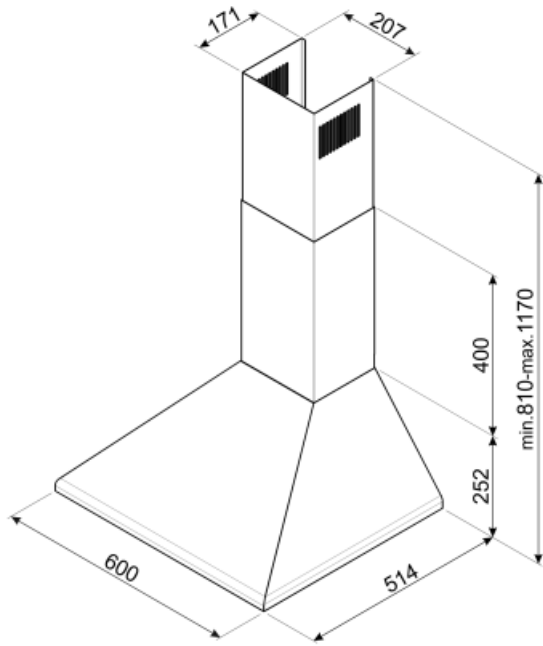

Extraction rate IEC 61591 [m³/h]	Noise level IEC 60704-2-13 [dBA]
Speed 1	351	53
Speed 2	420	57
Speed 3	635	67

Performance / Energy Label

Annual Efficiency Consumption (AEchood)	60 kWh/year	Airbourne acoustical A-weighted sound Power Emission at minimum speed (SPEmin)	53 dBA
Energy efficiency class (EEC)	B	Airborne acoustical A-weighted sound Power Emission at maximum speed (SPEmax)	67 dBA
Fluid Dynamic Efficiency (FDE)	26	Time increase factor (F)	1,1
Fluid Dynamic Efficiency class (FDEC)	B	Energy Efficiency Index per first cavity	62,2
Lighting Efficiency (LE)	100,2 lux/W	Measured air flow rate at best efficiency point (Qbep)	355 m³/h
Lighting Efficiency Class (LEC)	A	Measured air pressure at best efficiency point (Qbep)	385 Pa
Grease Filtering Efficiency (GFE)	74,4 %	Measured electric power input at best efficiency point (Wbep)	146 W
Grease Filtering Efficiency Class (GFEC)	D	Normal Power of the light system (WI)	2 W
Air flow at minumum speed (Qmin)	351 m³/h	Average illumination of the light on the cooking surface (Emiddle)	221 lux
Maximum extraction rate	635 m³/h	Sound power level at highest setting (Lwa)	67 dBA

Electrical Connection

Nominal power	202 W	Frequency (Hz)	50-60 Hz
Voltage	220-240 V	Power supply cable length	1000 mm

Also available

Alternative colours available	White, Black, Stainless steel