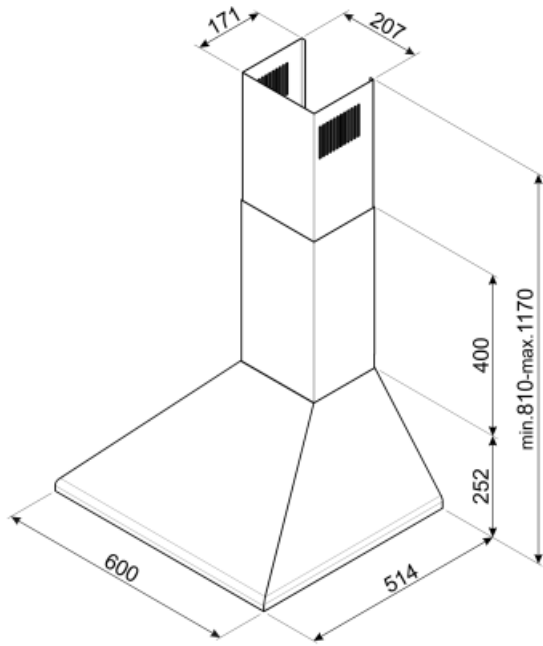

Extraction rate IEC 61591 [m³/h]	Noise level IEC 60704-2-13 [dB(A)]
Speed 1	351	53
Speed 2	420	57
Speed 3	635	67

Performance / Energy Label

Annual Efficiency Consumption (AEChood)	60 kWh/year	Airbourne acoustical A-weighted sound Power Emission at minimum speed (SPEmin)	53 dB(A)
Energy efficiency class (EEC)	B	Airborne acoustical A-weighted sound Power Emission at maximum speed (SPEmax)	67 dB(A)
Fluid Dynamic Efficiency (FDE)	26	Time increase factor (F)	1.1
Fluid Dynamic Efficiency class (FDEC)	B	Energy Efficiency Index per first cavity	62.2
Lighting Efficiency (LE)	100.2 lux/W	Measured air flow rate at best efficiency point (Qbep)	355 m³/h
Lighting Efficiency Class (LEC)	A	Measured air pressure at best efficiency point (Qbep)	385 Pa
Grease Filtering Efficiency (GFE)	74.4 %	Measured electric power input at best efficiency point (Wbep)	146 W
Grease Filtering Efficiency Class (GFEC)	D	Normal Power of the light system (WI)	2 W
Air flow at minumum speed (Qmin)	351 m³/h	Average illumination of the light on the cooking surface (Emiddle)	221 lux
Maximum extraction rate	635 m³/h	Sound power level at highest setting (Lwa)	67 dB(A)

Electrical Connection

Nominal power	202 W	Frequency (Hz)	50-60 Hz
Voltage	220-240 V	Power supply cable length	1000 mm

Also available

Alternative colours available	White, Black, Cream	Available colours	KSED65BE - KSED65NE - KSED65PE