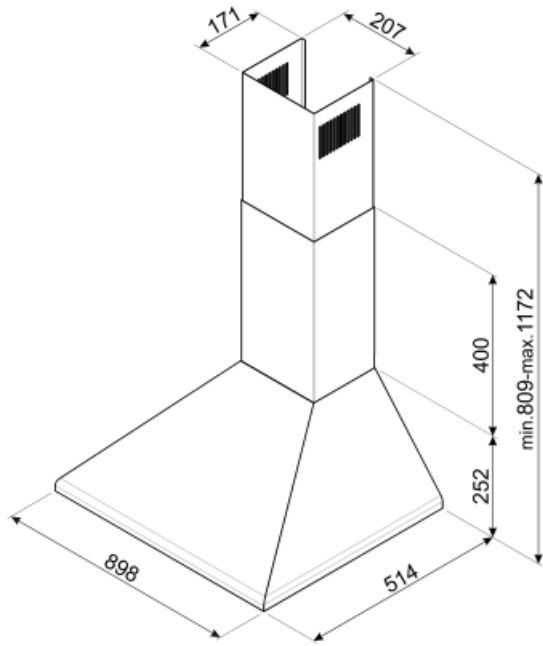

Extraction rate IEC 61591 [m³/h]	Noise level IEC 60704-2-13 [dBA]
Speed 1	328	50
Speed 2	420	57
Speed 3	588	65

Performance / Energy Label

Annual Efficiency Consumption (AEchood)	54 kWh/year	Airbourne acoustical A-weighted sound Power Emission at minimum speed (SPEmin)	50 dBA
Energy efficiency class (EEC)	B	Airborne acoustical A-weighted sound Power Emission at maximum speed (SPEmax)	65 dBA
Fluid Dynamic Efficiency (FDE)	25,3	Time increase factor (F)	1,1
Fluid Dynamic Efficiency class (FDEC)	B	Energy Efficiency Index per first cavity	61,2
Lighting Efficiency (LE)	74,3 lux/W	Measured air flow rate at best efficiency point (Qbep)	318 m³/h
Lighting Efficiency Class (LEC)	A	Measured air pressure at best efficiency point (Qbep)	375 Pa
Grease Filtering Efficiency (GFE)	70,8 %	Measured electric power input at best efficiency point (Wbep)	131 W
Grease Filtering Efficiency Class (GFEC)	D	Normal Power of the light system (WI)	2 W
Air flow at minumum speed (Qmin)	328 m³/h	Average illumination of the light on the cooking surface (Emiddle)	164 lux
Maximum extraction rate	588 m³/h	Sound power level at highest setting (Lwa)	65 dBA

Electrical Connection

Nominal power	202 W	Frequency (Hz)	50-60 Hz
Voltage	220-240 V	Power supply cable length	1000 mm

Also available

Alternative colours available	Stainless steel, Anthracite, Red Wine	Available colours	KSED95XE - KSED95AE - KSED95RWE