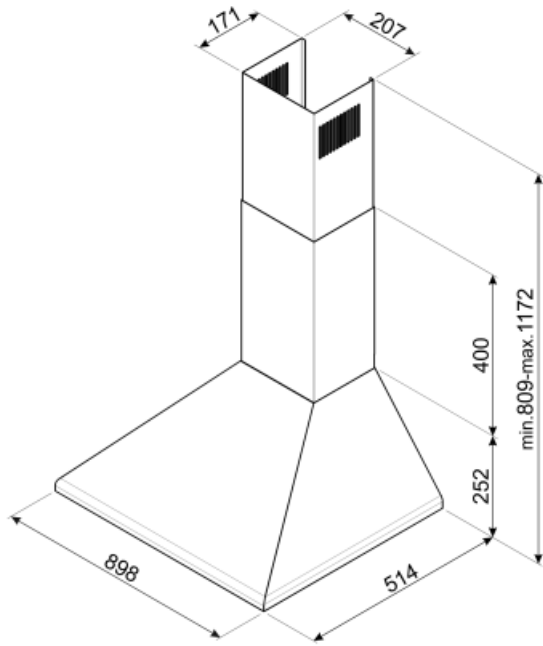

Extraction rate IEC 61591 [m³/h]	Noise level IEC 60704-2-13 [dB(A)]
Speed 1	328	50
Speed 2	420	57
Speed 3	588	65

Performance / Energy Label

B

Annual Efficiency Consumption (AEChood)	54 KWh/year	Airbourne acoustical A-weighted sound Power Emission at minimum speed (SPEmin)	50 dB(A)
Energy efficiency class (EEC)	B	Airborne acoustical A-weighted sound Power Emission at maximum speed (SPEmax)	65 dB(A)
Fluid Dynamic Efficiency (FDE)	25,3	Time increase factor (F)	1,1
Fluid Dynamic Efficiency class (FDEC)	B	Energy Efficiency Index per first cavity	61,2
Lighting Efficiency (LE)	74,3 lux/W	Measured air flow rate at best efficiency point (Qbep)	318 m³/h
Lighting Efficiency Class (LEC)	A	Measured air pressure at best efficiency point (Qbep)	375 Pa
Grease Filtering Efficiency (GFE)	70,8 %	Measured electric power input at best efficiency point (Wbep)	131 W
Grease Filtering Efficiency Class (GFEC)	D	Normal Power of the light system (WI)	2 W
Air flow at minumum speed (Qmin)	328 m³/h	Average illumination of the light on the cooking surface (Emiddle)	164 lux
Maximum extraction rate	588 m³/h	Sound power level at highest setting (Lwa)	65 dB(A)

Electrical Connection

Nominal power	202 W	Frequency (Hz)	50-60 Hz
Voltage	220-240 V	Power supply cable length	1000 mm

Also available

Alternative colours available	Black, Anthracite, Cream, Red Wine	Available colours	KSED95NEE - KSED95AE - KSED95PE - KSED95RWE