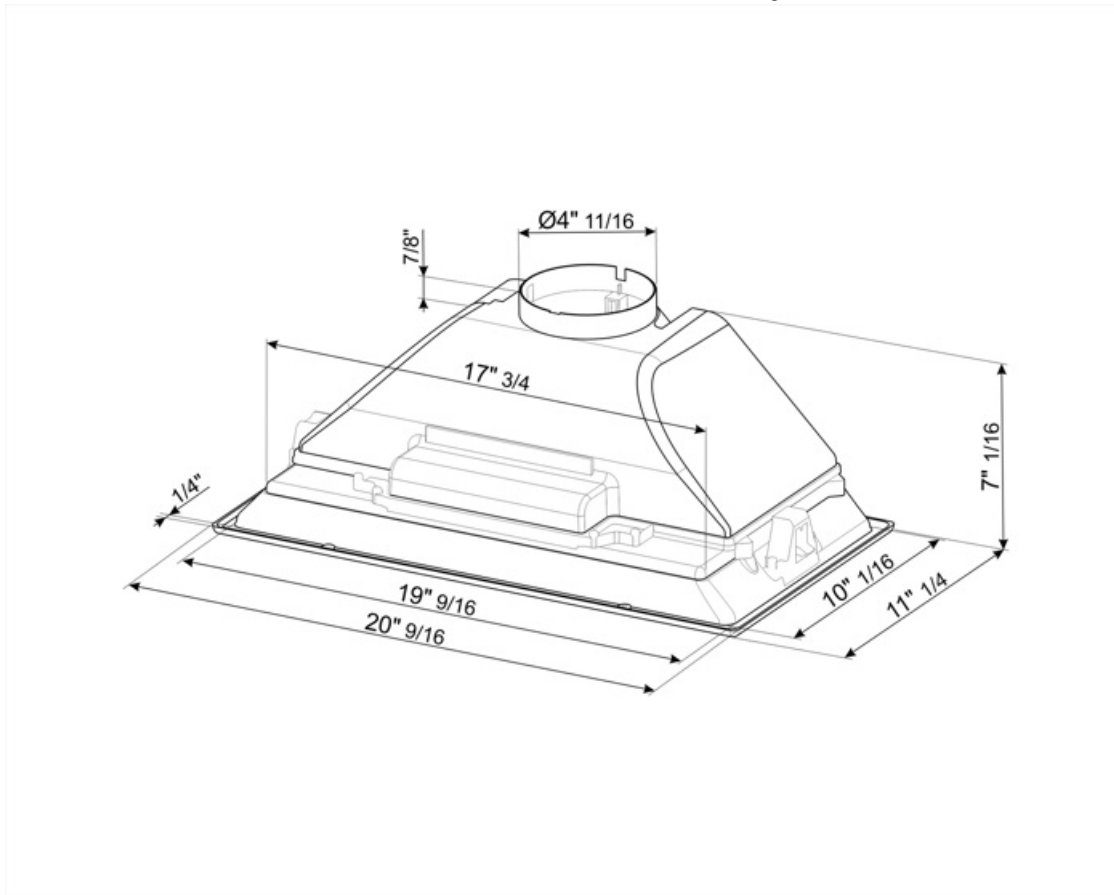

Extraction rate [CFM]	Noise level [dBA]
Speed level 1	90	55
Speed 2	150	64
Speed 3	200	71

Electrical Connection

Plug	(A) USA & Mexico	Frequency (Hz)	60 Hz
Voltage	110-127 V	Power supply cable length	1000 "