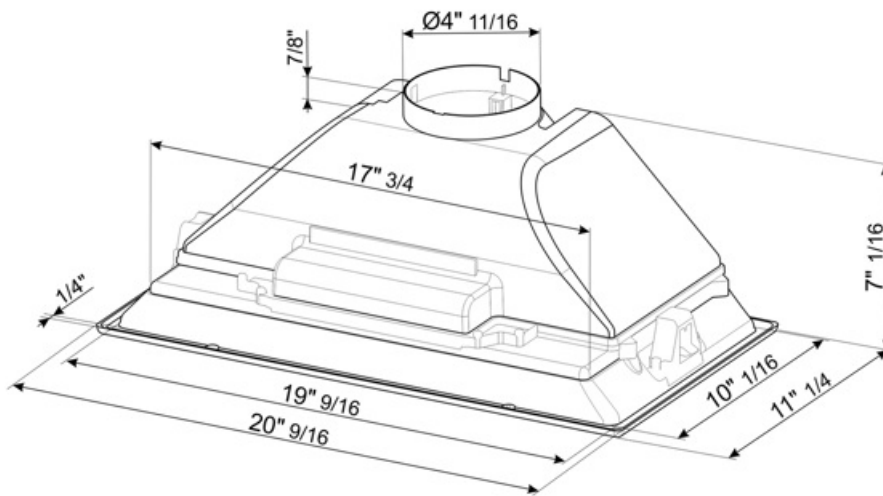

Electrical Connection

Voltage	110-127 V	Power supply cable length	1000 "
Frequency (Hz)	60 Hz	Plug	(A) USA & Mexico