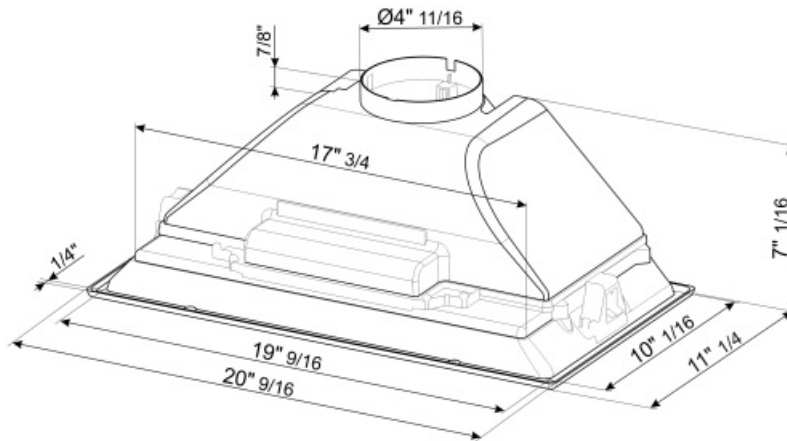

Extraction rate [CFM]	Noise level [dB(A)]
Speed level 1	90	55
Speed 2	150	64
Speed 3	200	71

Electrical Connection

Plug	(A) USA & Mexico	Frequency (Hz)	60 Hz
Voltage	110-127 V	Power supply cable length	1000 "