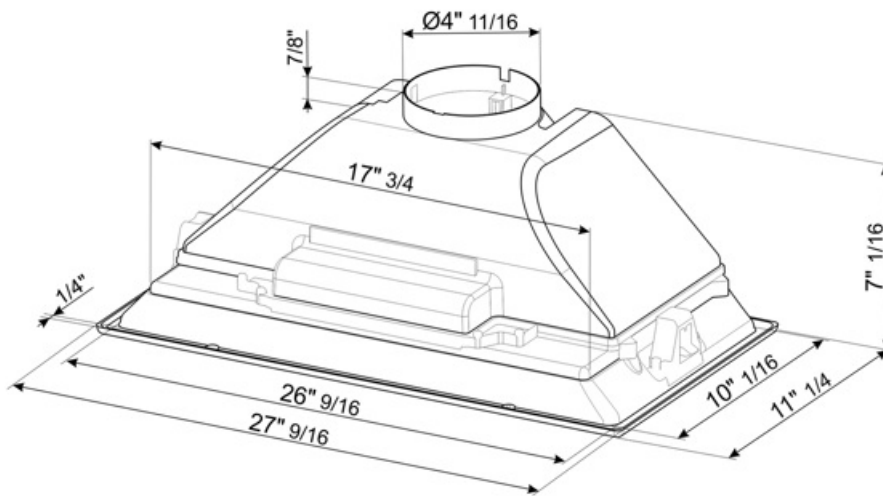

Electrical Connection

Voltage	110-127 V	Power supply cable length	1000 "
Frequency (Hz)	60 Hz	Plug	(A) USA & Mexico