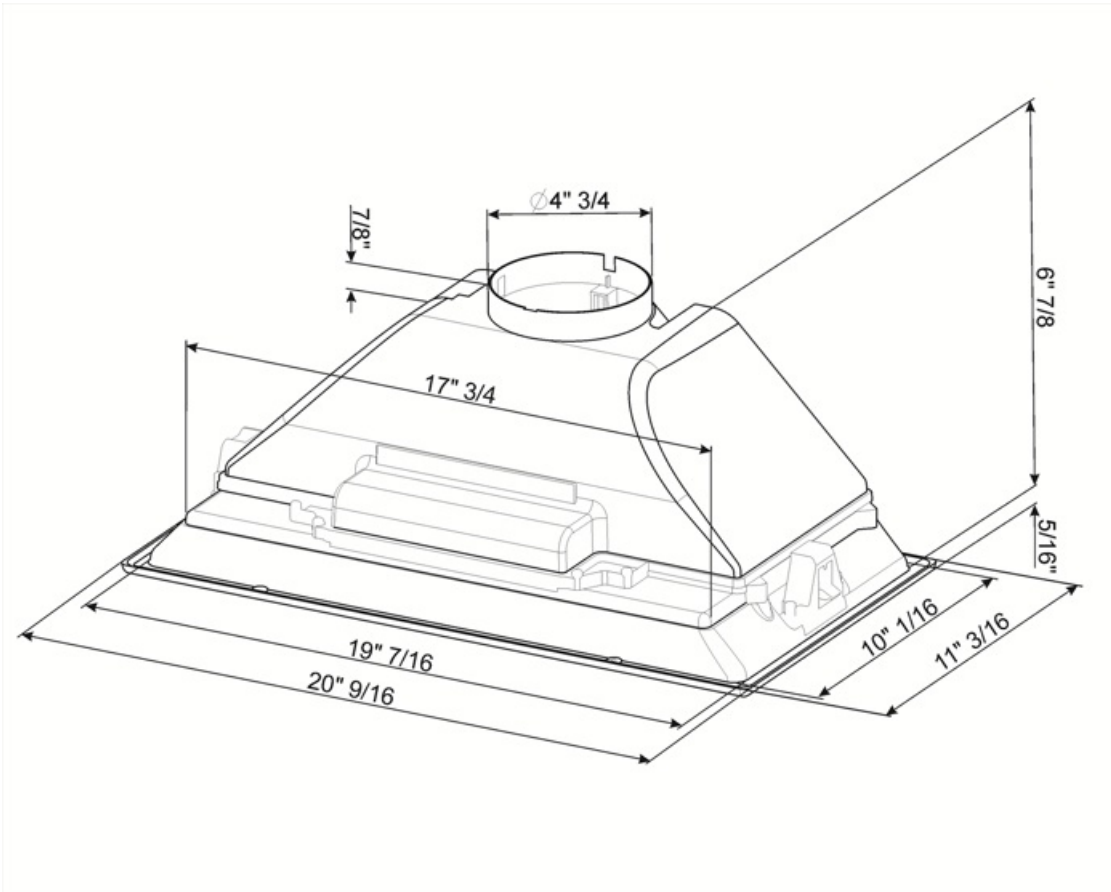

Speed 2	141.5	65
Speed 3	200	71

Electrical Connection

Electrical connection rating	190 W	Frequency (Hz)	60 Hz
Voltage	120 V	Power supply cable length	1000 "