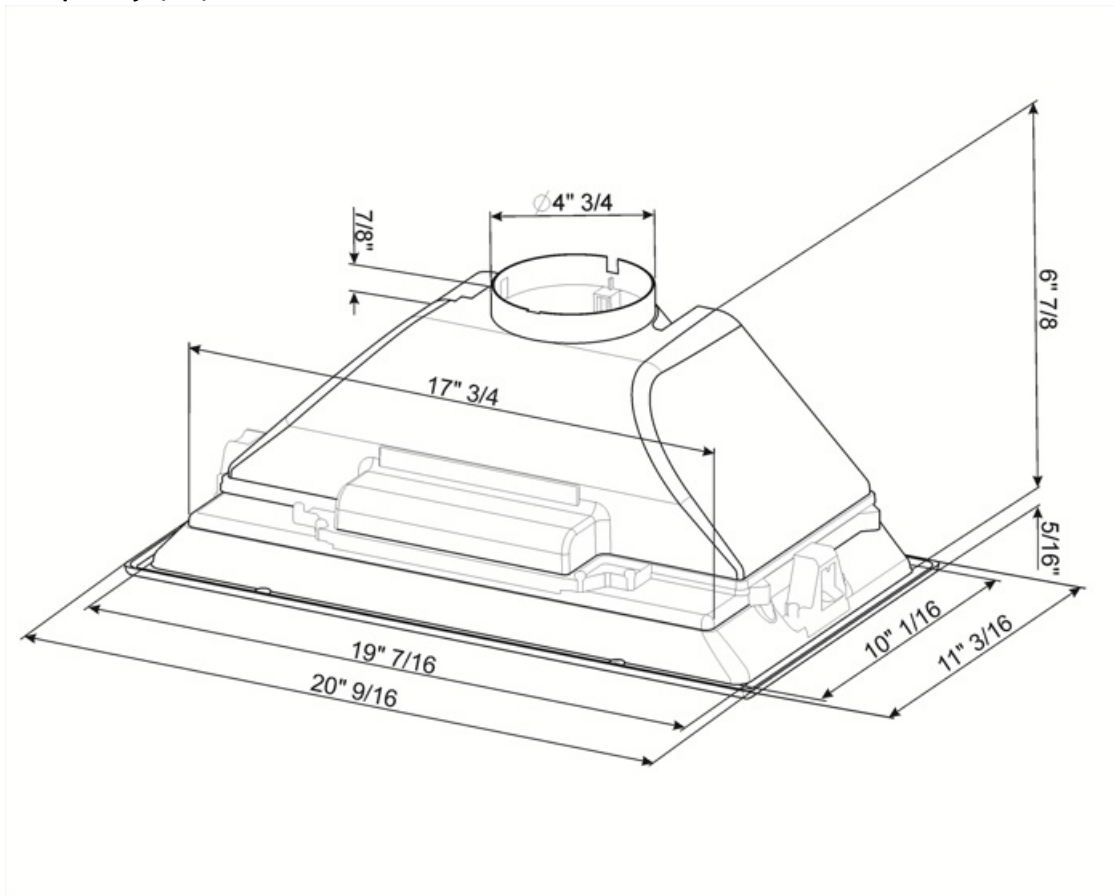

Electrical connection rating	190 W	Power supply cable length	1000 "
Voltage	120 V	Plug	No
Frequency (Hz)	60 Hz