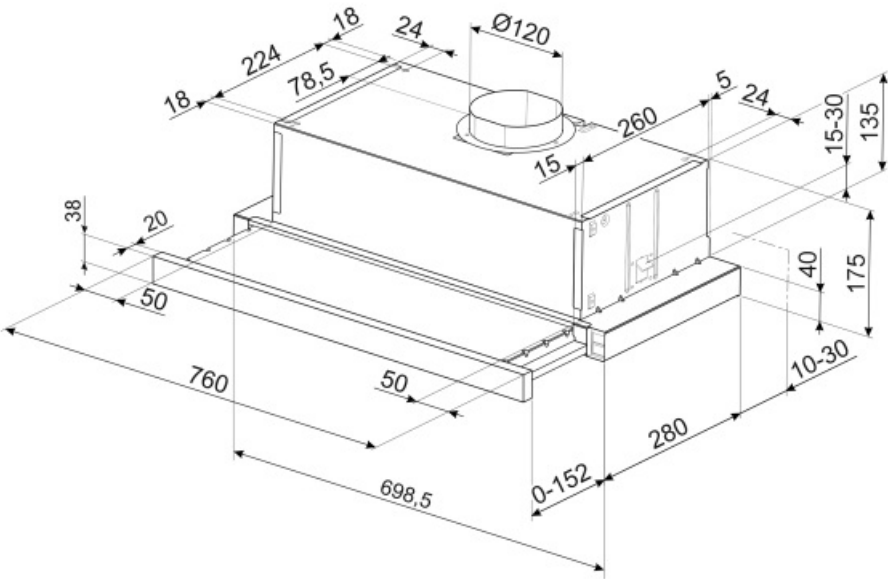

Electrical Connection

Electrical connection rating	150 W	Frequency (Hz)	60 Hz
Voltage	120 V	Power supply cable length	1500 "