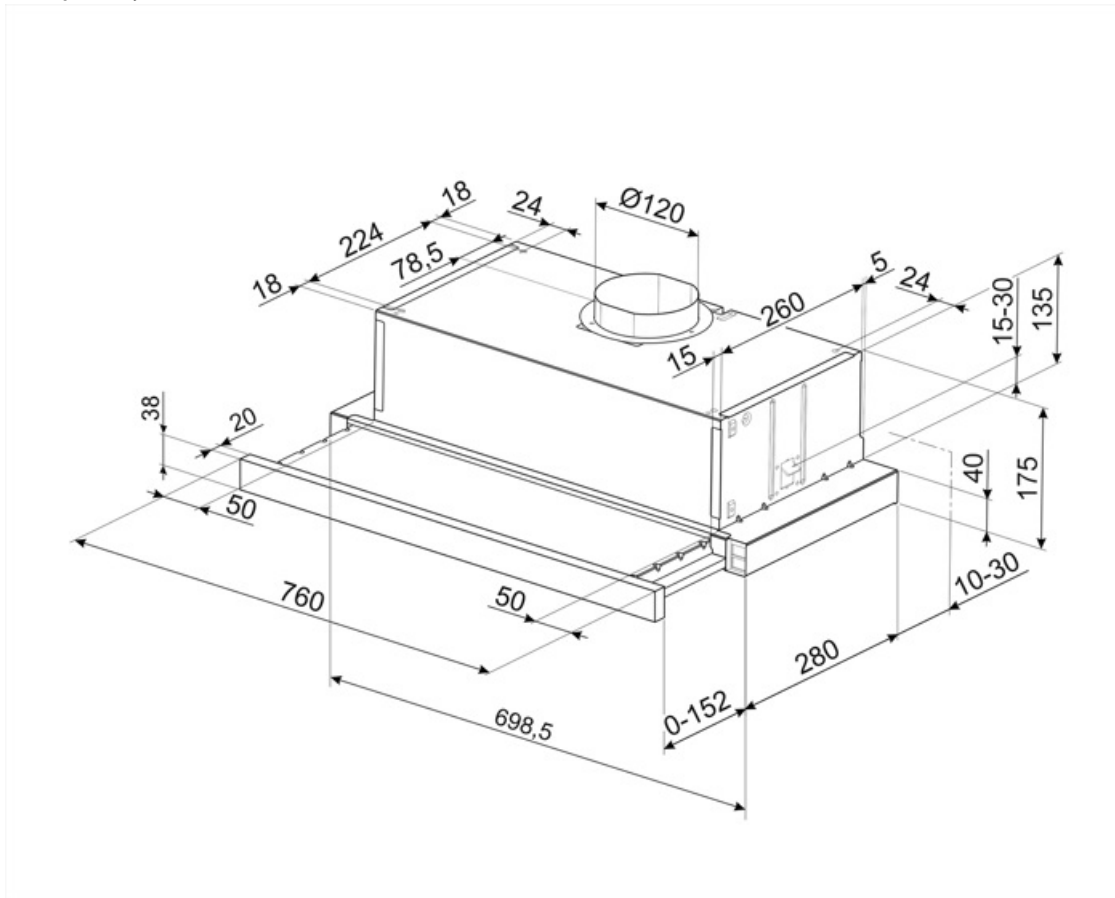

Voltage 120 V

Frequency (Hz) 60 Hz