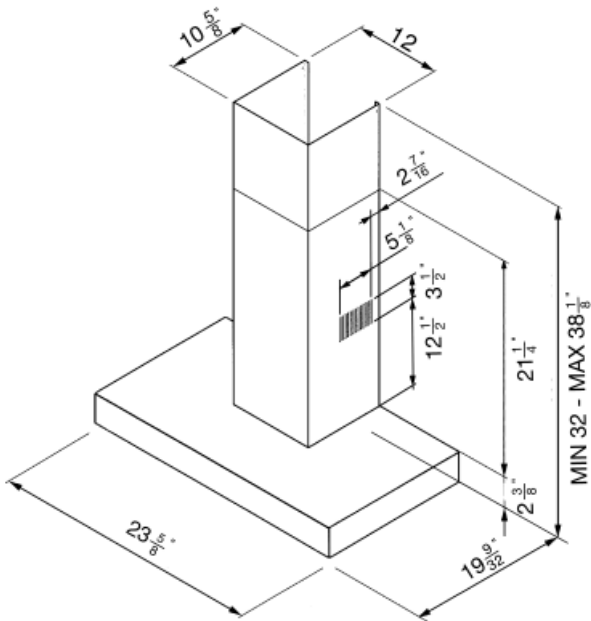

Speed 2	406	69
Speed 3	494.5	74

Electrical Connection

Electrical connection rating
490 W
Voltage
120 V

Frequency (Hz)
60 Hz
Power supply cable length
59 "

Optional accessories

Charcoal filter

KITFC161

Chimney extension

KISMSNKSM