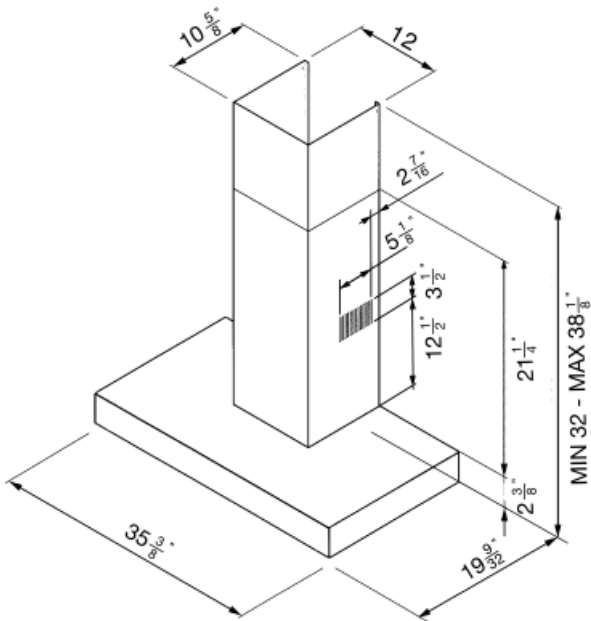

Speed 2	406	69
Speed 3	494.5	74

Electrical Connection

Electrical connection rating
Voltage

510 W
120 V

Frequency (Hz)
Power supply cable length

60 Hz
59 "

Optional accessories

Charcoal filter

KITFC161

Chimney extension

KISMSNKSM