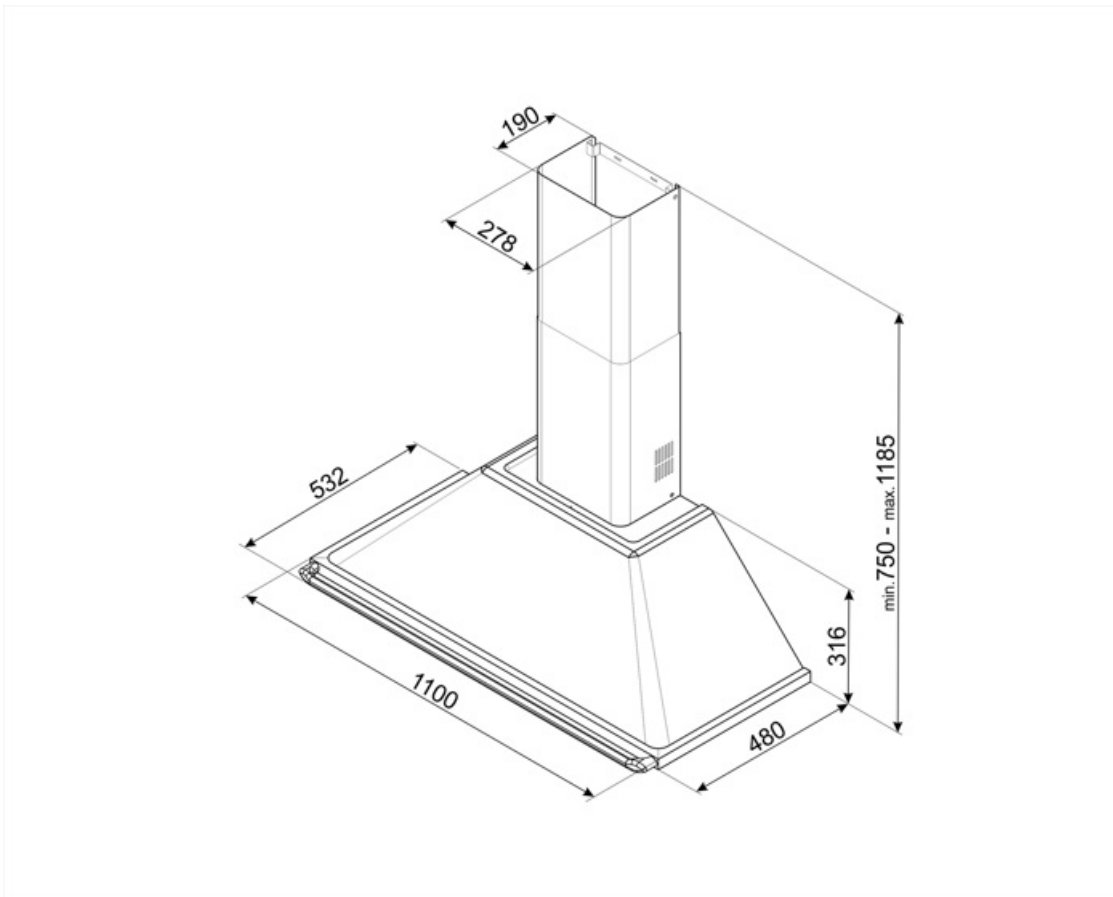

Speed 3	567	63
Intensive speed	788	70

Electrical Connection

Electrical connection rating	279 W	Frequency (Hz)	50-60 Hz
Voltage	220-240 V	Power supply cable length	1000 mm

Also available

Alternative colours available	Cream	Available colours	KT110PA