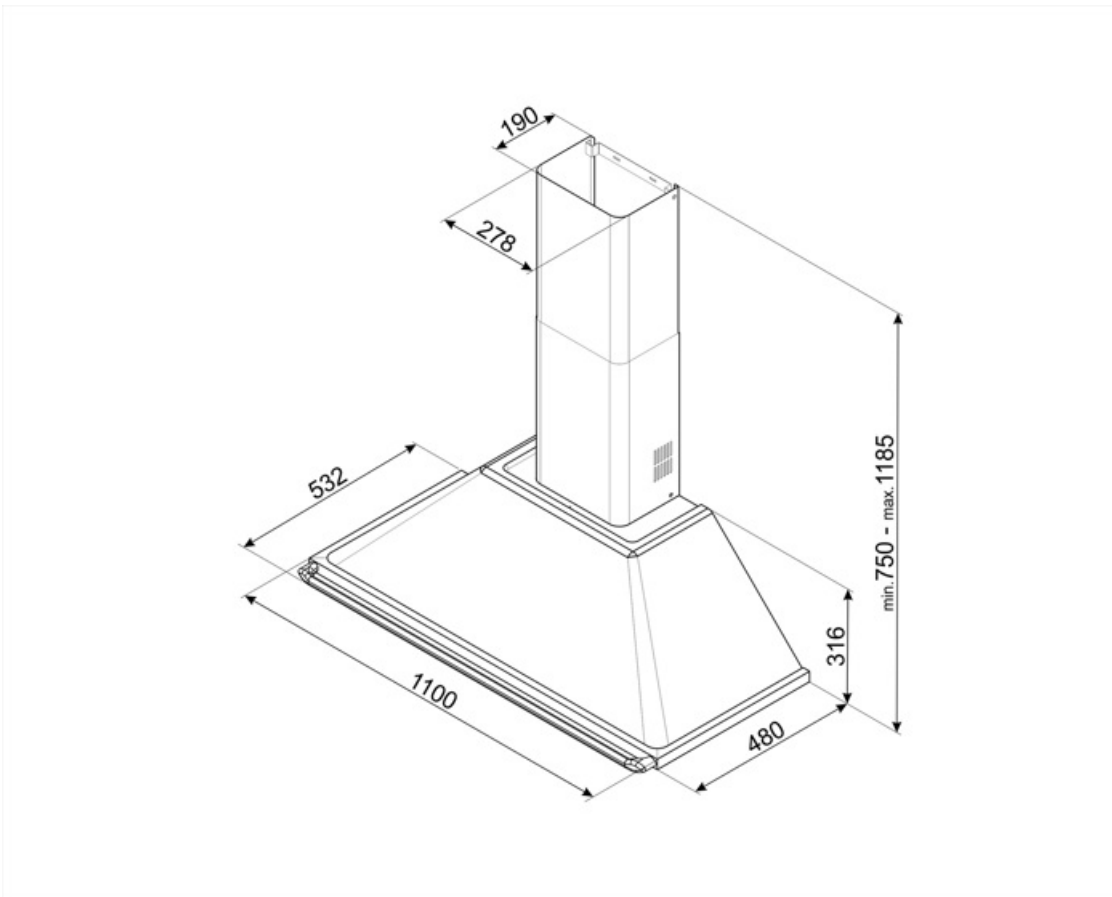

Speed 3	567	63
Intensive speed	788	70

Electrical Connection

Electrical connection rating	279 W	Frequency (Hz)	50-60 Hz
Voltage	220-240 V	Power supply cable length	1000 mm

Also available

Alternative colours available	Cream	Available colours	KT110PA