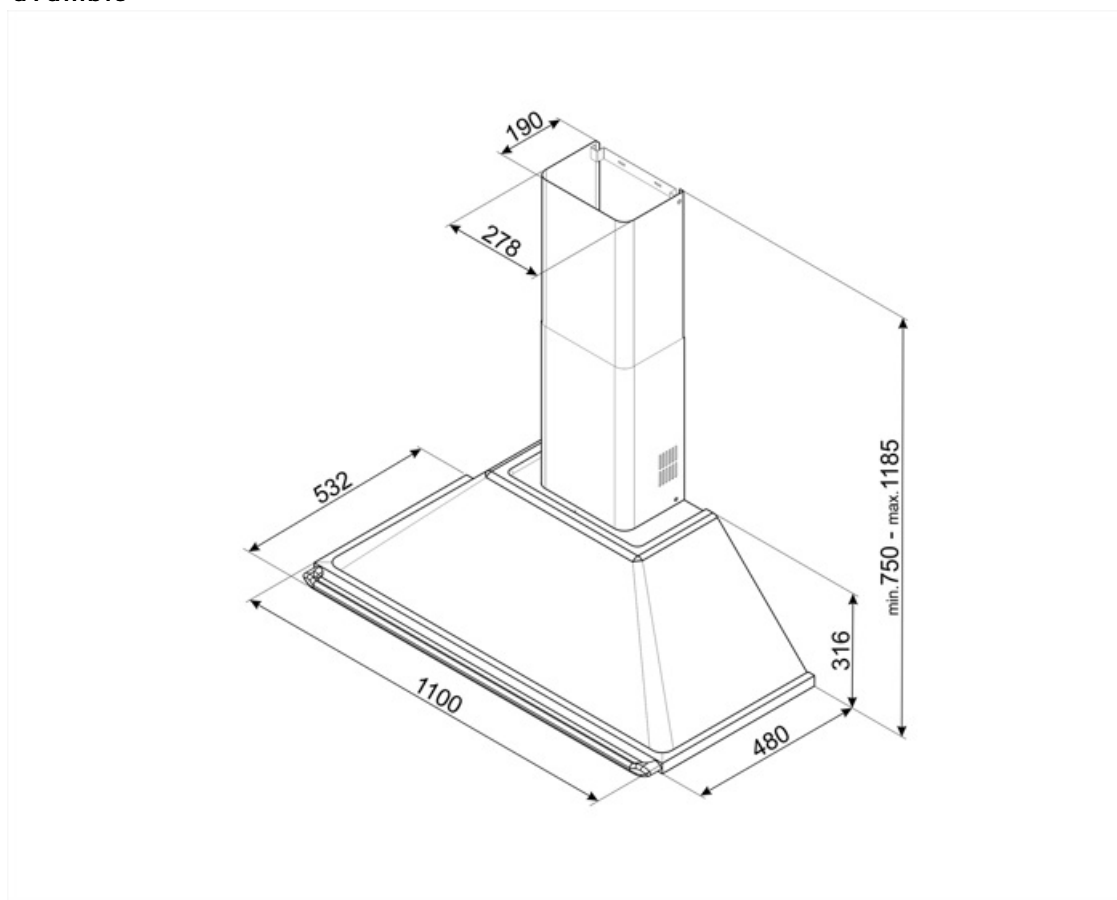

Extraction rate IEC 61591 [m³/h]	Noise level IEC 60704-2-13 [dBA]
Speed 1	334	50
Speed 2	439	57
Speed 3	567	63
Intensive speed	788	70

Electrical Connection

Electrical connection rating	279 W	Frequency (Hz)	50-60 Hz
Voltage	220-240 V	Power supply cable length	1000 mm

Also available

Alternative colours available	Black	Available colours	KT110BLA