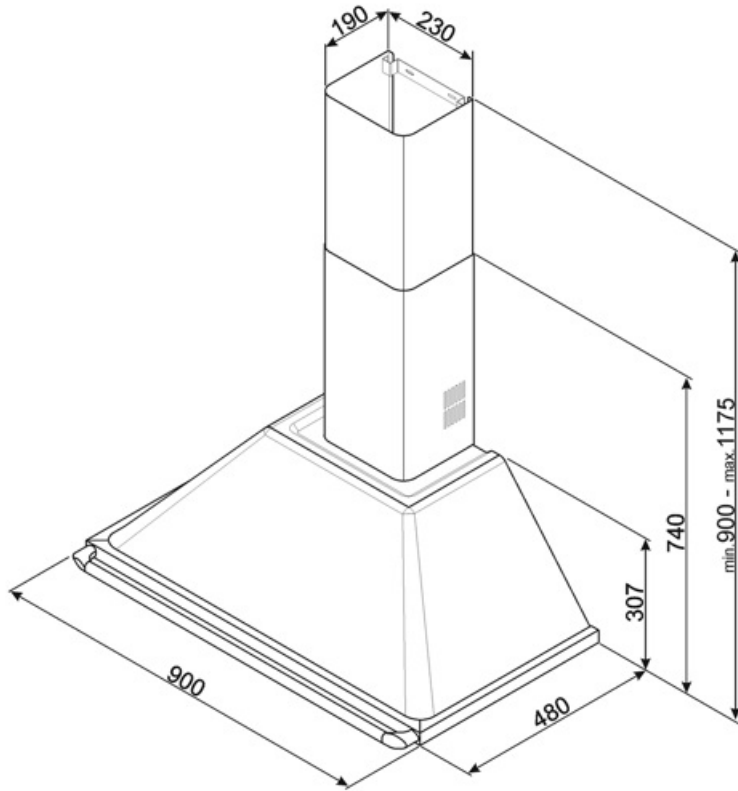

Hastighet 2	439	57
Hastighet 3	567	62
Intensiv hastighet	788	69

Kapasitets-/energetikett

Årlig Effektivt Forbruk (AEChood)	59 kWh/a	Airbourne akustisk A-veid lydeffektnivå Emission på minimum hastighet (SPEmin)	49 dBA
Energi effektivitets klasse (EEC)	A	Airbourne akustisk A-veid lydeffektnivå Emission på minimum hastighet (SPEmax)	62 dBA
Flytende Dynamisk Effektivitet (FDE)	30	Airbourne akustisk A-veid lydeffektnivå Emission på økende hastighet (SPEboost)	69 dBA
Flytende Dynamisk Effektivitet (FDEC)	A	Tidsøkning faktor (F)	0,9
Belysning Effektivitet (LE)	102,3 lux/W	Energi effektivitetsindeks for stekeovn 1	52,4
Belysning Effektivitet klasse (LEC)	A	Målt lufttrykk på beste effektssgrad (QBEP)	438 m³/h
Fett filtreringsutbytte (GFE)	76,6 %	Målt lufttrykk på beste effektssgrad (QBEP)	434 Pa
Fettfiltrering effektivitetsklasse (GFE)	C	Målt strøm på beste virkningsgrad	176 W
Luftflyt ved mininum fart (Qmin)	334 m³/h	Normal styrke på lyssystem (WI)	2 W
Luftmengde ved maksimal hastighet (Qmax)	567 m³/h	Gjennomsnittlig belysning av lyset på kokeflaten (emiddle)	225 lux
Luftmengde ved økt hastighet (Qboost)	788 m³/h	Lydstyrke nivå på høyeste styrke (Lwa)	62 dBA

Elektrisk tilkobling

Elektrisk tilkoblingseffekt	278 W	Lengde på ledning	1000 mm
Spenning	220-240 V	Støpseltype	Nei
Frekvens	50-60 Hz		

Også tilgjengelig

Andre tilgjengelige farger	Hvit, Sort, Rustfritt stål, Creme	Andre tilgjengelige fargekoder	KT90BE - KTR90XE - KT90PE - KT90BLE