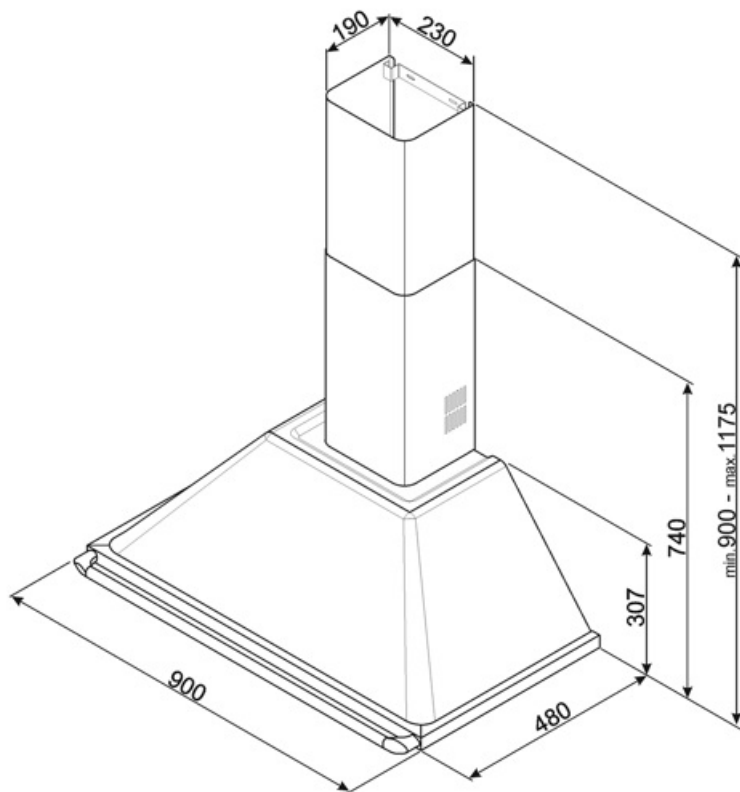

Hastighet 2	439	57
Hastighet 3	567	62
Intensiv hastighet	788	69

Kapasitets-/energetikett

Årlig Effektivt Forbruk (AEChood)	59 kWh/a	Airbourne akustisk A-veid lydeffektnivå Emission på minimum hastighet (SPEmin)	49 dBA
Energi effektivitets klasse (EEC)	A	Airbourne akustisk A-veid lydeffektnivå Emission på minimum hastighet (SPEmax)	62 dBA
Flytende Dynamisk Effektivitet (FDE)	30	Airbourne akustisk A-veid lydeffektnivå Emission på økende hastighet (SPEboost)	69 dBA
Flytende Dynamisk Effektivitet (FDEC)	A	Tidsøkning faktor (F)	0.9
Belysning Effektivitet (LE)	102.3 lux/W	Energi effektivitetsindeks for stekeovn 1	52.4
Belysning Effektivitet klasse (LEC)	A	Målt lufttrykk på beste effektssgrad (QBEP)	438 m³/h
Fett filtreringsutbytte (GFE)	76.6 %	Målt lufttrykk på beste effektssgrad (QBEP)	434 Pa
Fettfiltrering effektivitetsklasse (GFE)	C	Målt strøm på beste virkningsgrad	176 W
Luftflyt ved mininum fart (Qmin)	334 m³/h	Normal styrke på lyssystem (WI)	2 W
Luftmengde ved maksimal hastighet (Qmax)	567 m³/h	Gjennomsnittlig belysning av lyset på kokeflaten (emiddle)	225 lux
Luftmengde ved økt hastighet (Qboost)	788 m³/h	Lydstyrke nivå på høyeste styrke (Lwa)	62 dBA

Elektrisk tilkobling

Elektrisk tilkoblingseffekt	278 W	Lengde på ledning	1000 mm
Spenning	220-240 V	Støpseltype	Nei
Frekvens	50-60 Hz		

Også tilgjengelig

Andre tilgjengelige farger	Hvit, Sort, Rustfritt stål, Creme	Andre tilgjengelige fargekoder	KT90BE - KTR90XE - KT90PE - KT90BLE