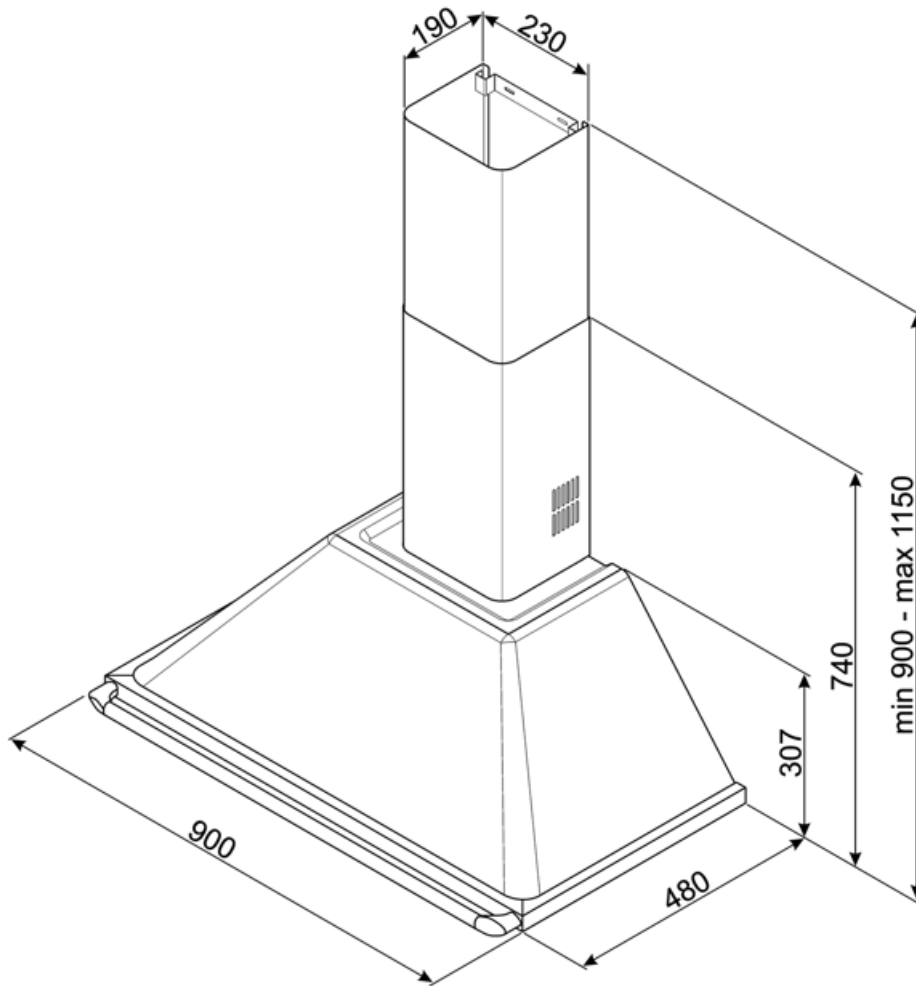

Hastighet 2	439	57
Hastighet 3	567	61
Intensiv hastighet	788	69

Kapasitets-/energetikett

Årlig Effektivt Forbruk (AEChood)	59 kWh/a	Airbourne akustisk A-veid lydeffektnivå Emission på minimum hastighet (SPEmin)	49 dBA
Energi effektivitets klasse (EEC)	A	Airbourne akustisk A-veid lydeffektnivå Emission på minimum hastighet (SPEmax)	61 dBA
Flytende Dynamisk Effektivitet (FDE)	30	Airbourne akustisk A-veid lydeffektnivå Emission på økende hastighet (SPEboost)	69 dBA
Flytende Dynamisk Effektivitet (FDEC)	A	Tidsøkning faktor (F)	1,00
Belysning Effektivitet (LE)	102,3 lux/W	Energi effektivitetsindeks for stekeovn 1	52,4
Belysning Effektivitet klasse (LEC)	A	Målt lufttrykk på beste effektssgrad (QBEP)	438 m³/h
Fett filtreringsutbytte (GFE)	76,6 %	Målt lufttrykk på beste effektssgrad (QBEP)	434 Pa
Fettfiltrering effektivitetsklasse (GFE)	C	Målt strøm på beste virkningsgrad	176 W
Luftflyt ved mininum fart (Qmin)	334 m³/h	Normal styrke på lyssystem (WI)	2 W
Luftmengde ved maksimal hastighet (Qmax)	567 m³/h	Gjennomsnittlig belysning av lyset på kokeflaten (emiddle)	225 lux
Luftmengde ved økt hastighet (Qboost)	788 m³/h	Lydstyrke nivå på høyeste styrke (Lwa)	61 dBA

Elektrisk tilkobling

Elektrisk tilkoblingseffekt	278 W	Lengde på ledning	1000 mm
Spenning	220-240 V	Støpseltype	Nei
Frekvens	50-60 Hz		

Også tilgjengelig

Andre tilgjengelige farger	Hvit, Sort, Creme	Andre tilgjengelige fargekoder	KT90BE - KT90BLE - KT90PE