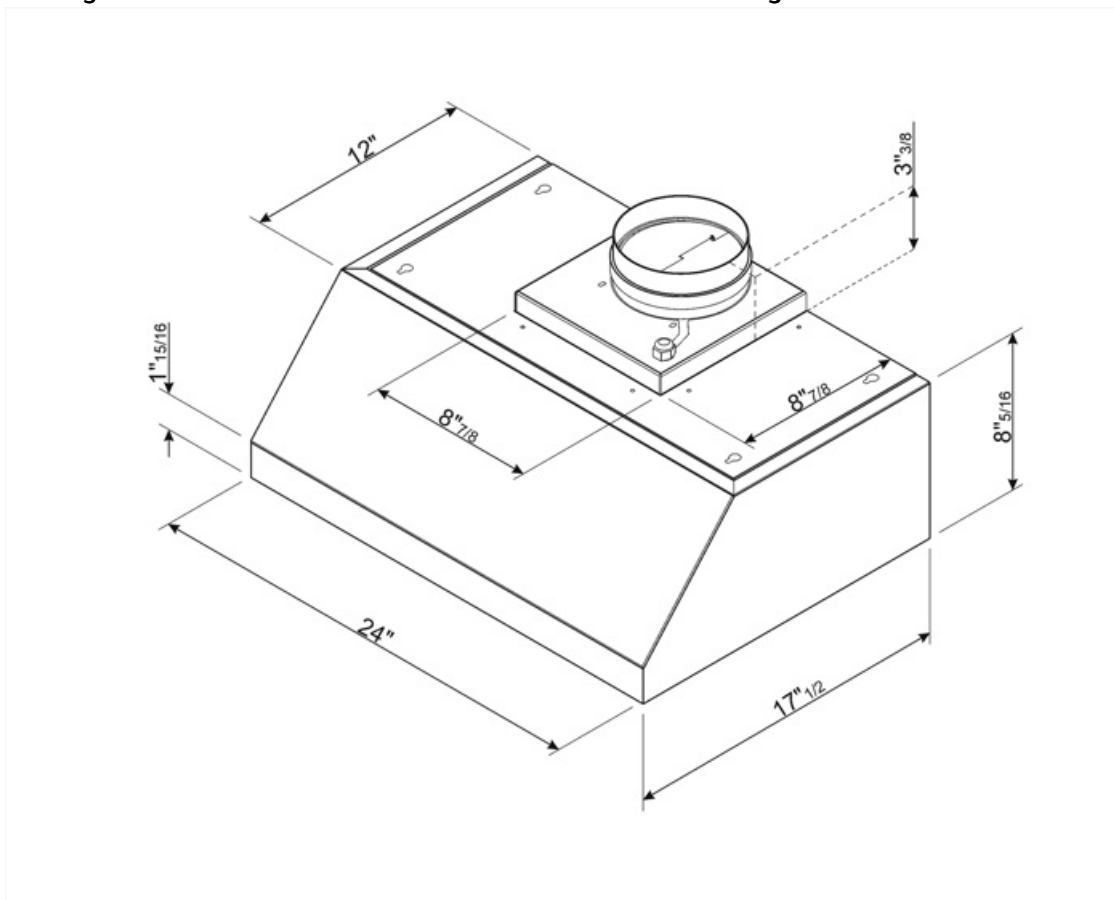

Speed 2	322.5	62
Speed 3	454	69
Speed 4	586	75

Electrical Connection

Electrical connection rating
Voltage

495 W
120 V

Frequency (Hz)
Power supply cable length

60 Hz
1000 "