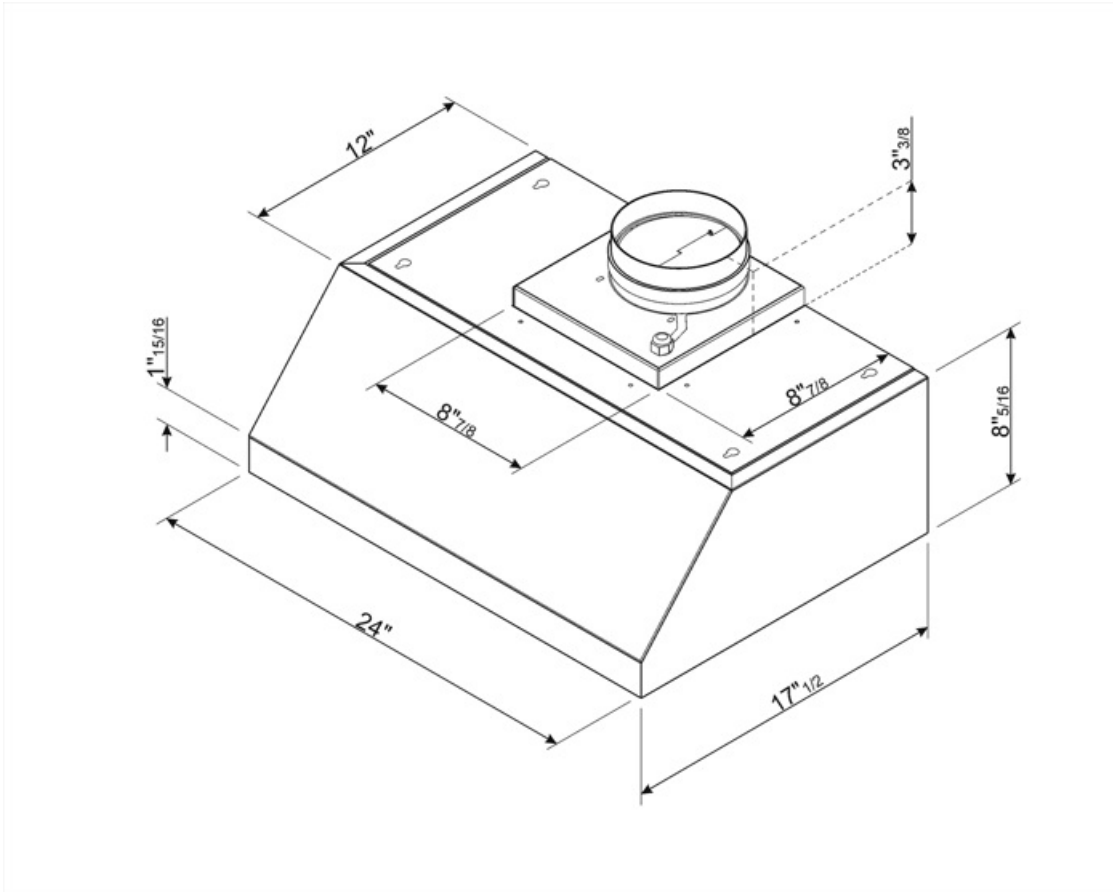

Electrical Connection

Electrical connection rating
Voltage

495 W
120 V

Frequency (Hz)
Power supply cable length

60 Hz
1000 "