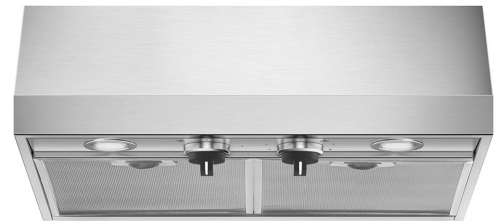

KUC24X

Product family	Hood
Hood Type	Under cabinet
Design	Canopy pro-style
Venting type	Vented
Material	Stainless steel
Stainless steel type	Brushed
EAN code	8017709248000
Hood width	24 "
Aesthetics	Classic
Color	Stainless steel
Finishing	Satin
Silkscreen color	Black
Logo	Silkscreened

Controls

Control setting	Control knobs	Control knobs	Pro-style
No. of controls	2	Controls color	Black

Program / Functions

Speed levels	4
--------------	---

Technical Features

			
No. of lights	2	No. of filters	2
Lighting	Halogen	Anti-grease filters	Aluminum
Light power	20 W	Vent outlet	5 7/8 "
Light color temperature scale (K)	3000 K	Minimum distance from gas cooktop	750 "
Maximum extraction capacity at free mode	590.5 CFM	Minimum distance from electric cooktop	650 "
Motor power	455 W	Non-return valve	Yes

Compatible Accessories

FLTK-1

Round Charcoal filters (kit 2 pieces)

Symbols glossary

Filters: Model has filters to help remove grease from the steam emanating from the pans during cooking.

Lights: All cooker hoods feature lights to illuminate the cooking area or add to the ambience of the kitchen.