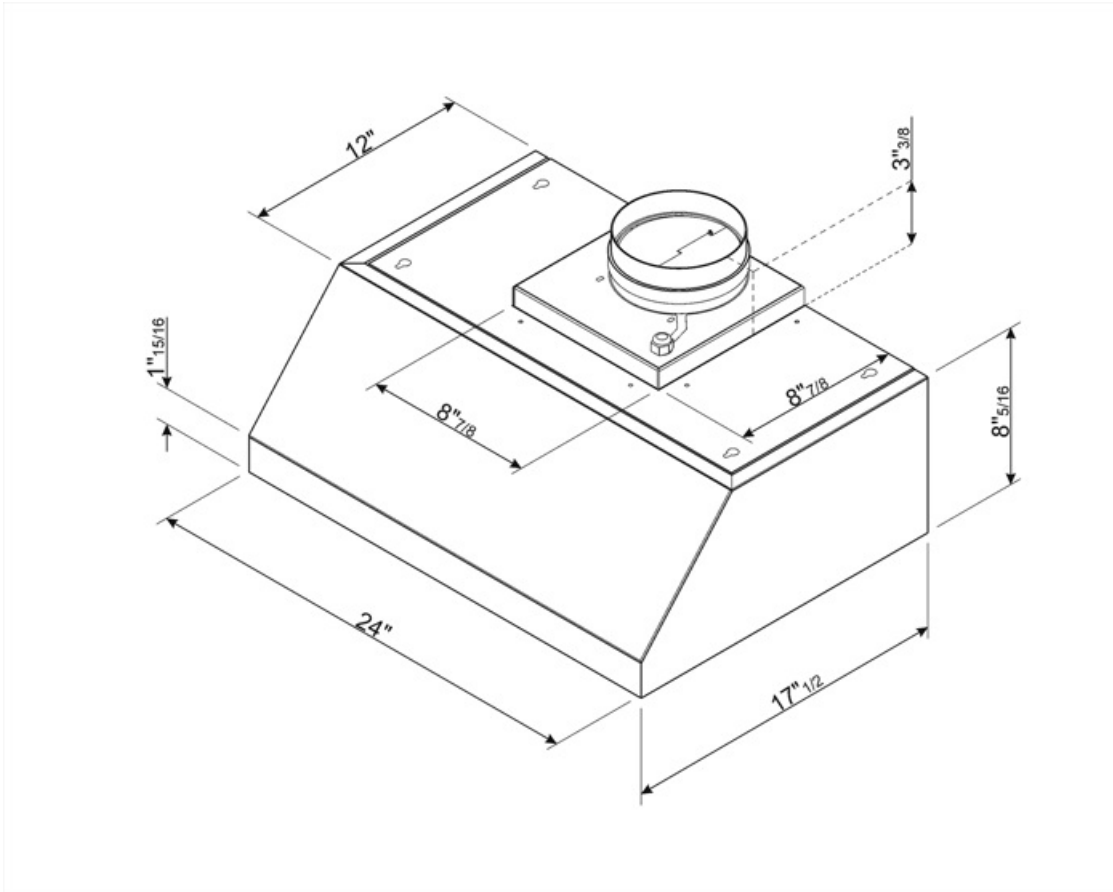

Electrical Connection

Electrical connection rating	495 W	Frequency (Hz)	60 Hz
Voltage	120 V	Power supply cable length	1000 "