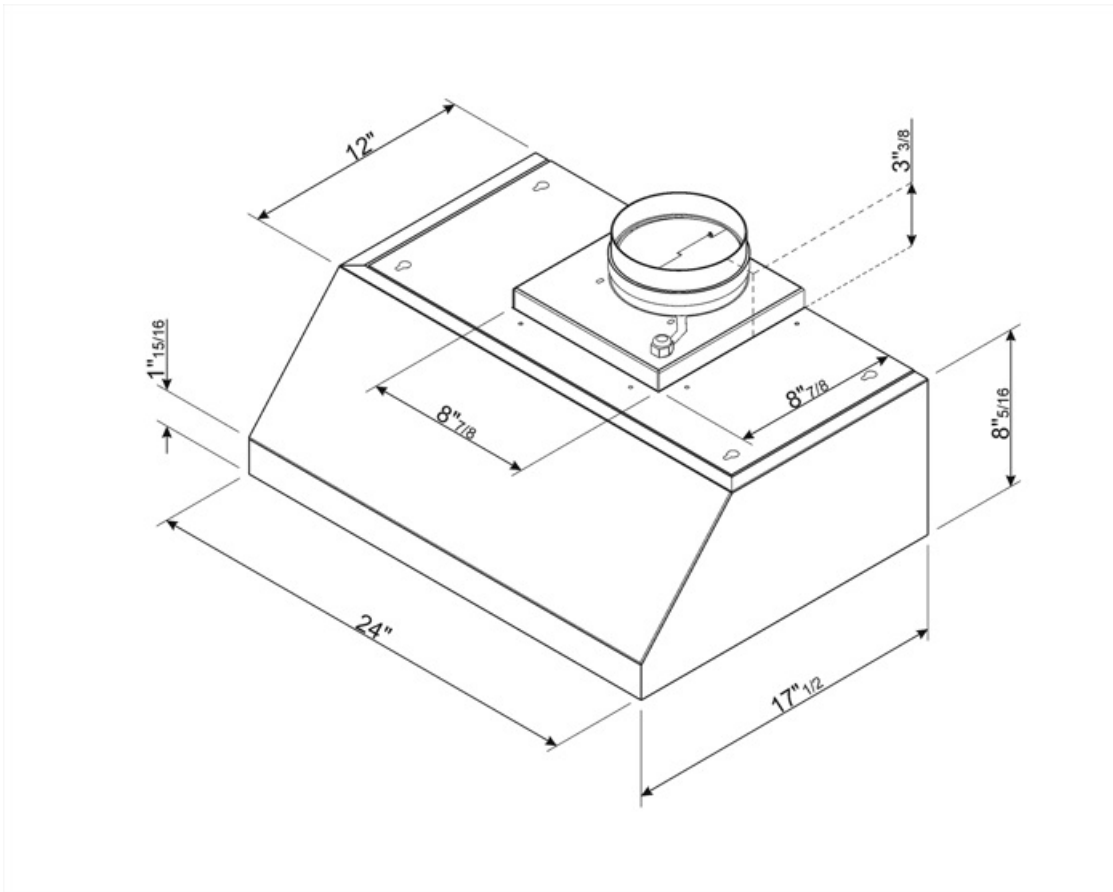

Electrical Connection

Electrical connection rating	495 W	Frequency (Hz)	60 Hz
Voltage	120 V	Power supply cable length	1000 "