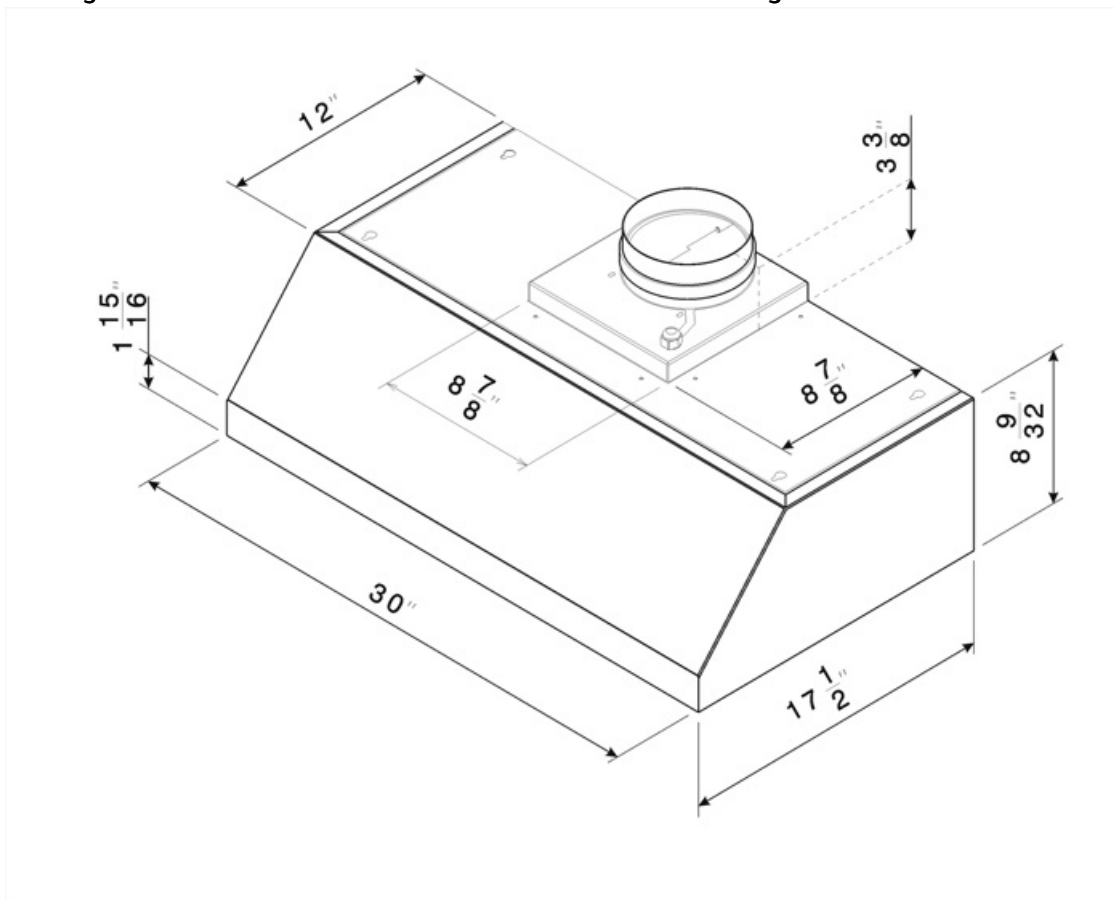

Speed 2	325.5	63
Speed 3	454	70
Speed 4	590.5	76

Electrical Connection

Electrical connection rating 485 W
Voltage 120 V

Frequency (Hz) 60 Hz
Power supply cable length 1000 "